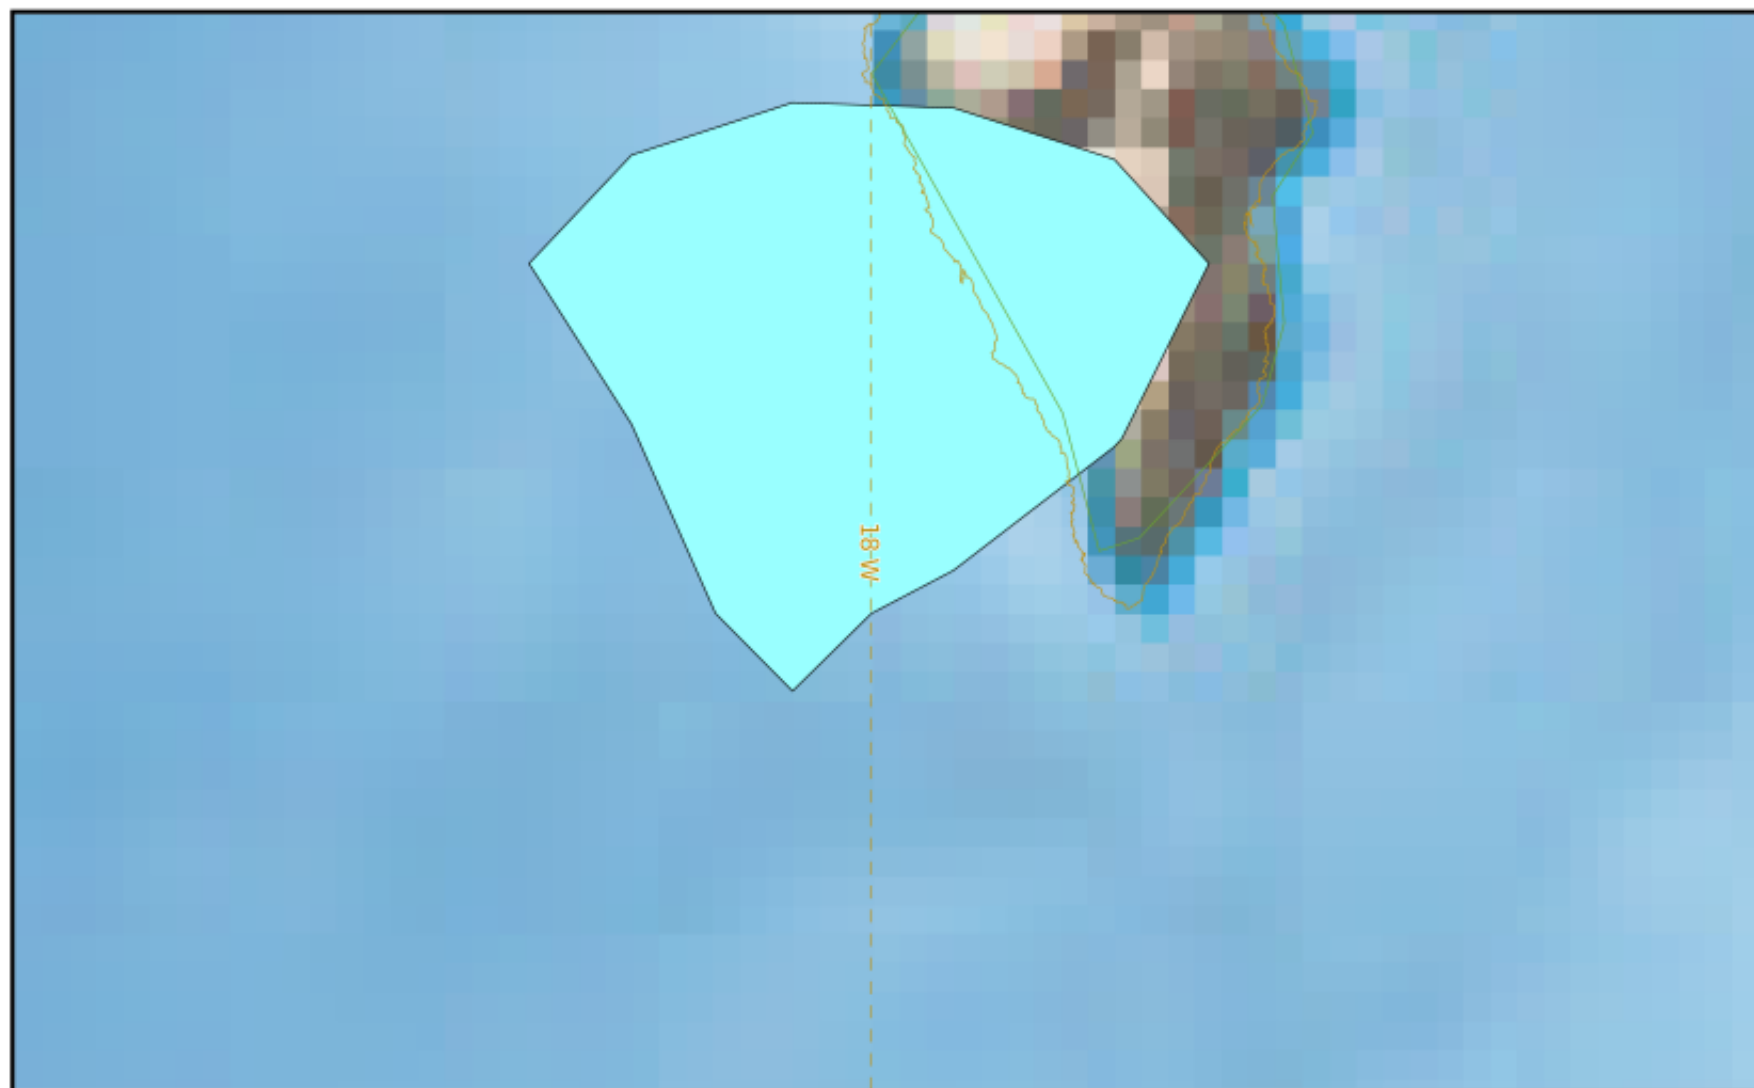

# LA PALMA

## Modelled Ash Concentration from SFC to FL200

**validity : 12/12/2021 03h00 UTC**

This is a guidance product, supplemental to the official VAAC Toulouse Volcanic Ash Advisory and Volcanic Ash Graphic products.