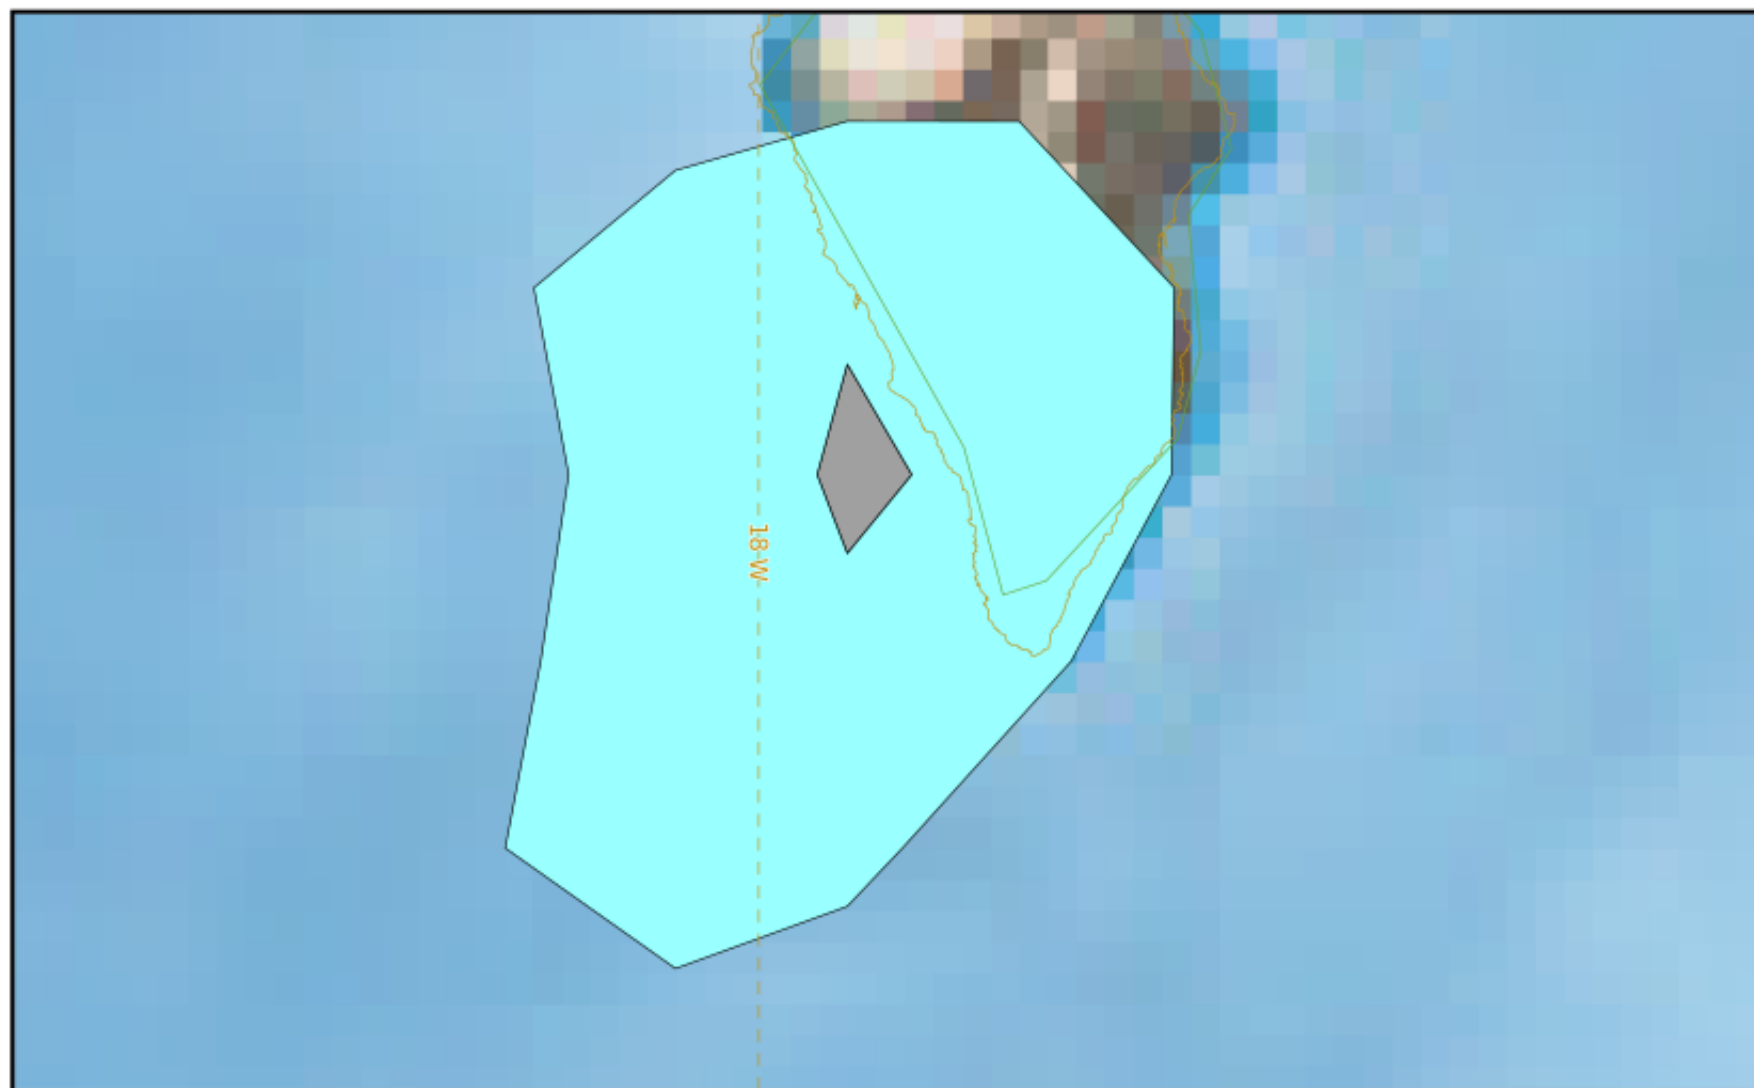

# LA PALMA

## Modelled Ash Concentration from SFC to FL200

**validity : 13/12/2021 03h00 UTC**

This is a guidance product, supplemental to the official VAAC Toulouse Volcanic Ash Advisory and Volcanic Ash Graphic products.