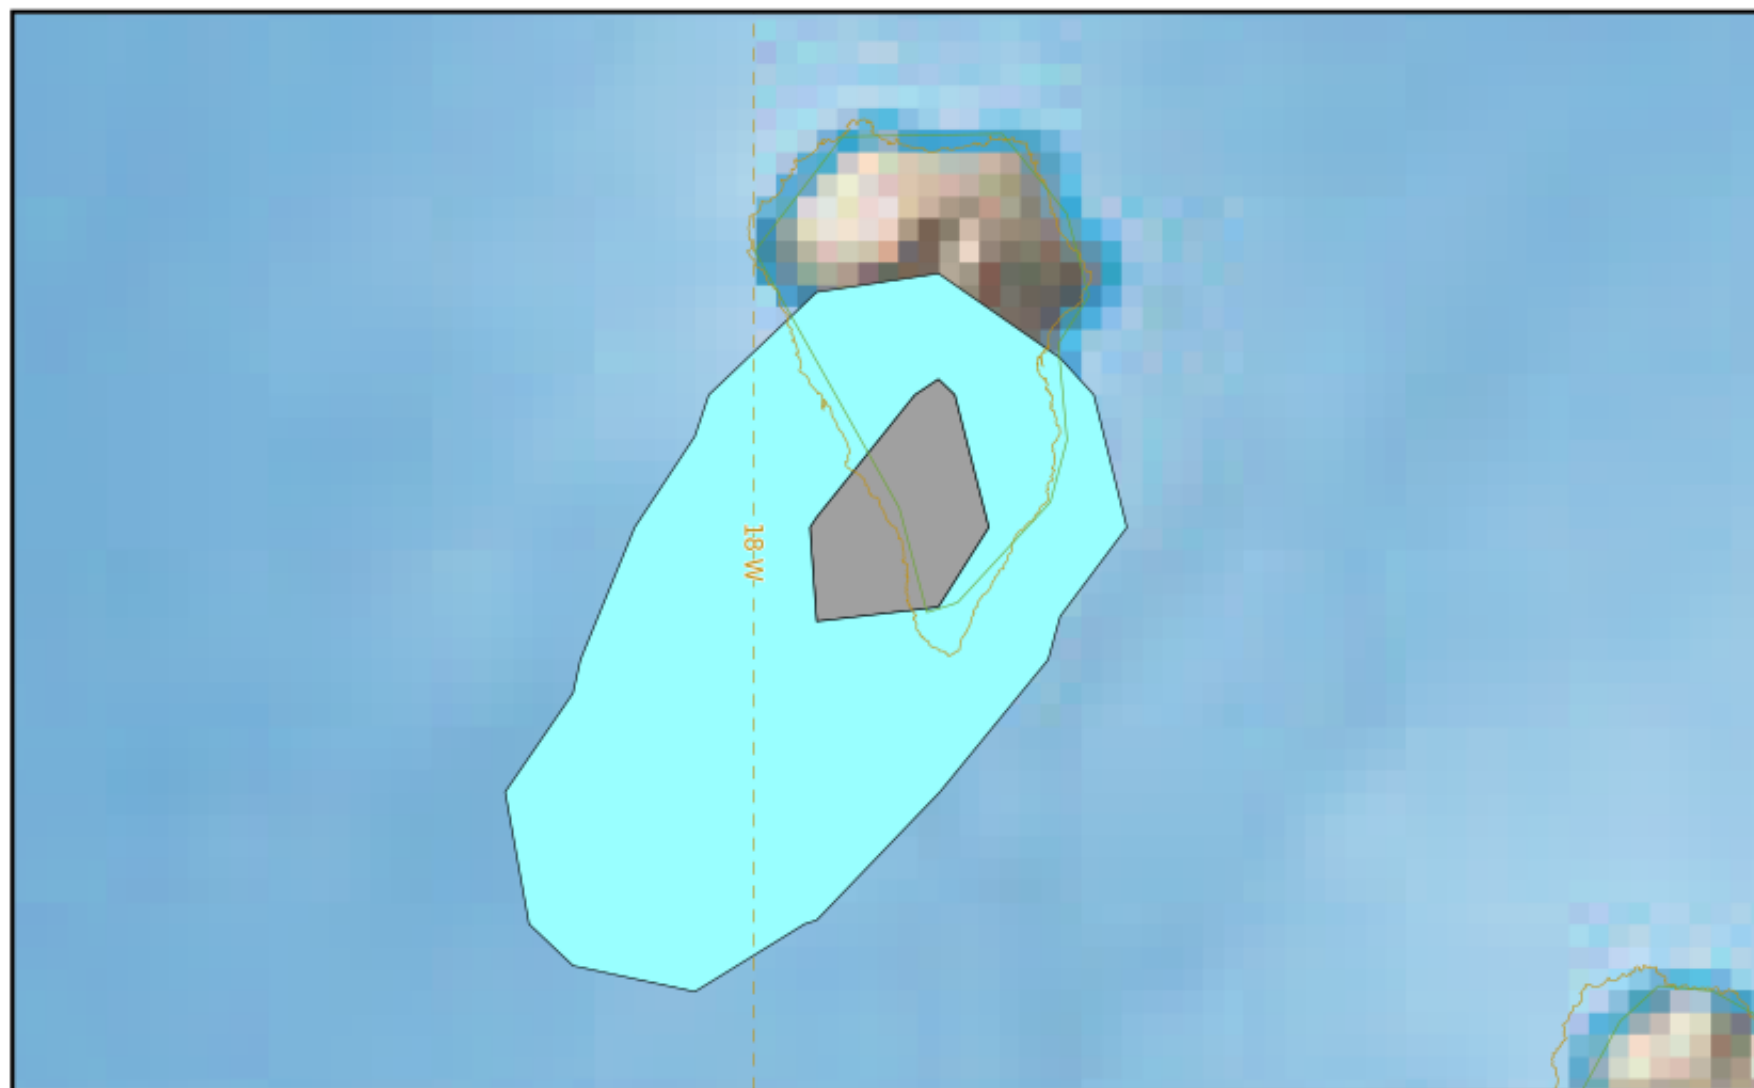

LA PALMA

Modelled Ash Concentration from SFC to FL200

validity : 13/12/2021 09h00 UTC

This is a guidance product, supplemental to the official VAAC Toulouse Volcanic Ash Advisory and Volcanic Ash Graphic products.

VAAC TOULOUSE

LA PALMA

Modelled Ash Concentration from SFC to FL200

validity : 13/12/2021 15h00 UTC

This is a guidance product, supplemental to the official VAAC Toulouse Volcanic Ash Advisory and Volcanic Ash Graphic products.

VAAC TOULOUSE

LA PALMA

Modelled Ash Concentration from SFC to FL200

validity : 13/12/2021 21h00 UTC

This is a guidance product, supplemental to the official VAAC Toulouse Volcanic Ash Advisory and Volcanic Ash Graphic products.