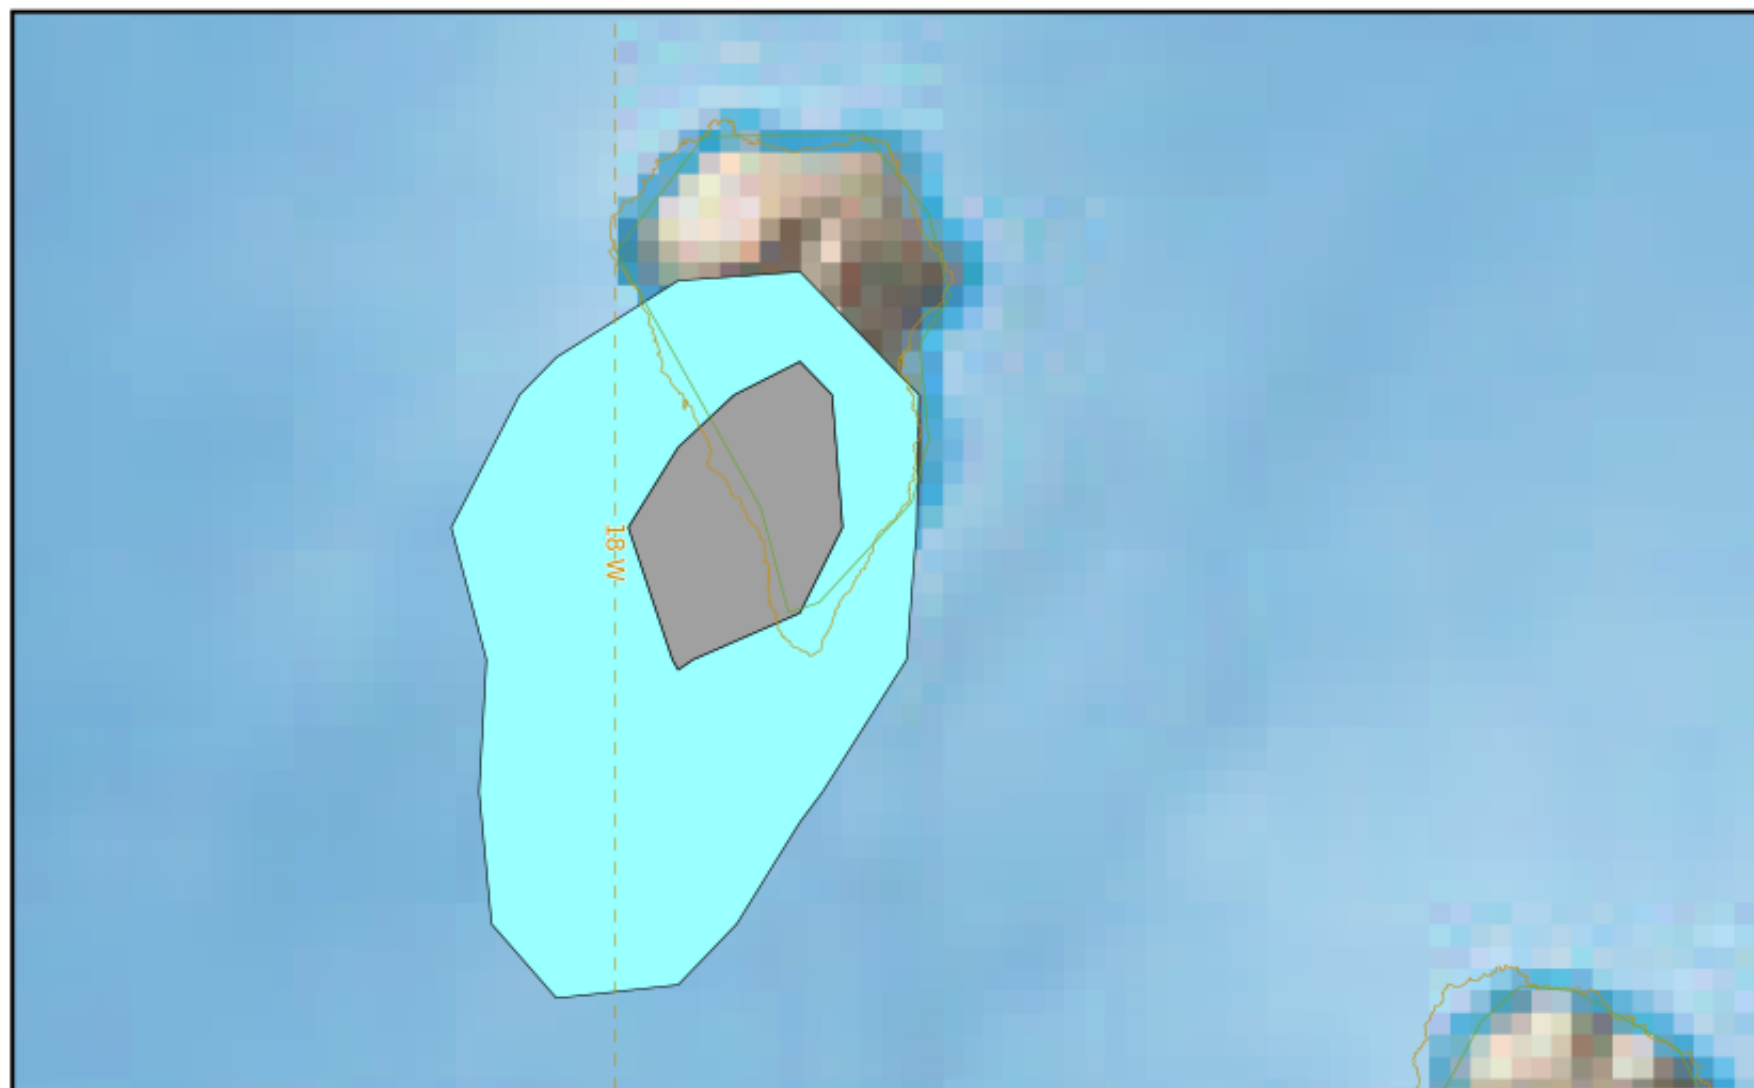

# LA PALMA

## Modelled Ash Concentration from SFC to FL200

**validity : 13/12/2021 15h00 UTC**

This is a guidance product, supplemental to the official VAAC Toulouse Volcanic Ash Advisory and Volcanic Ash Graphic products.