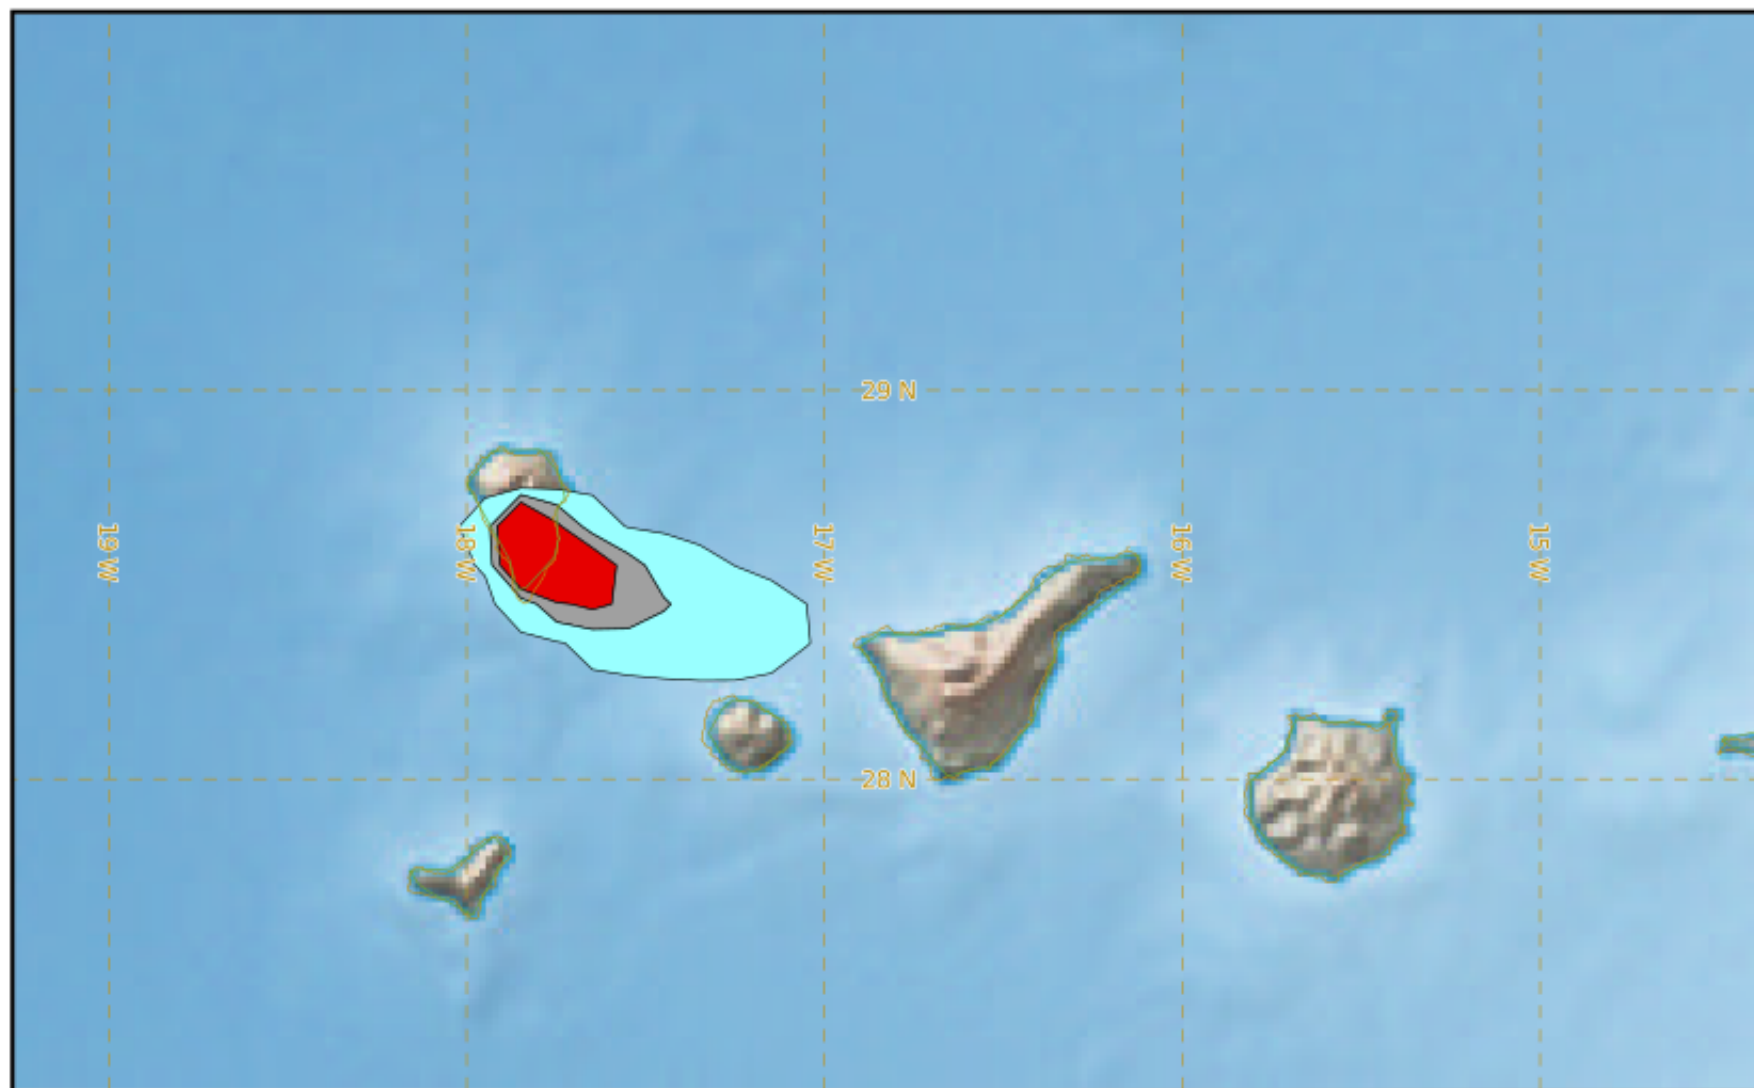

LA PALMA

Modelled Ash Concentration from FL200 to FL350

validity : 13/12/2021 21h00 UTC

This is a guidance product, supplemental to the official VAAC Toulouse Volcanic Ash Advisory and Volcanic Ash Graphic products.

VAAC TOULOUSE

LA PALMA

Modelled Ash Concentration from FL200 to FL350

validity : 14/12/2021 03h00 UTC

This is a guidance product, supplemental to the official VAAC Toulouse Volcanic Ash Advisory and Volcanic Ash Graphic products.

VAAC TOULOUSE

LA PALMA

Modelled Ash Concentration from FL200 to FL350

validity : 14/12/2021 09h00 UTC

This is a guidance product, supplemental to the official VAAC Toulouse Volcanic Ash Advisory and Volcanic Ash Graphic products.