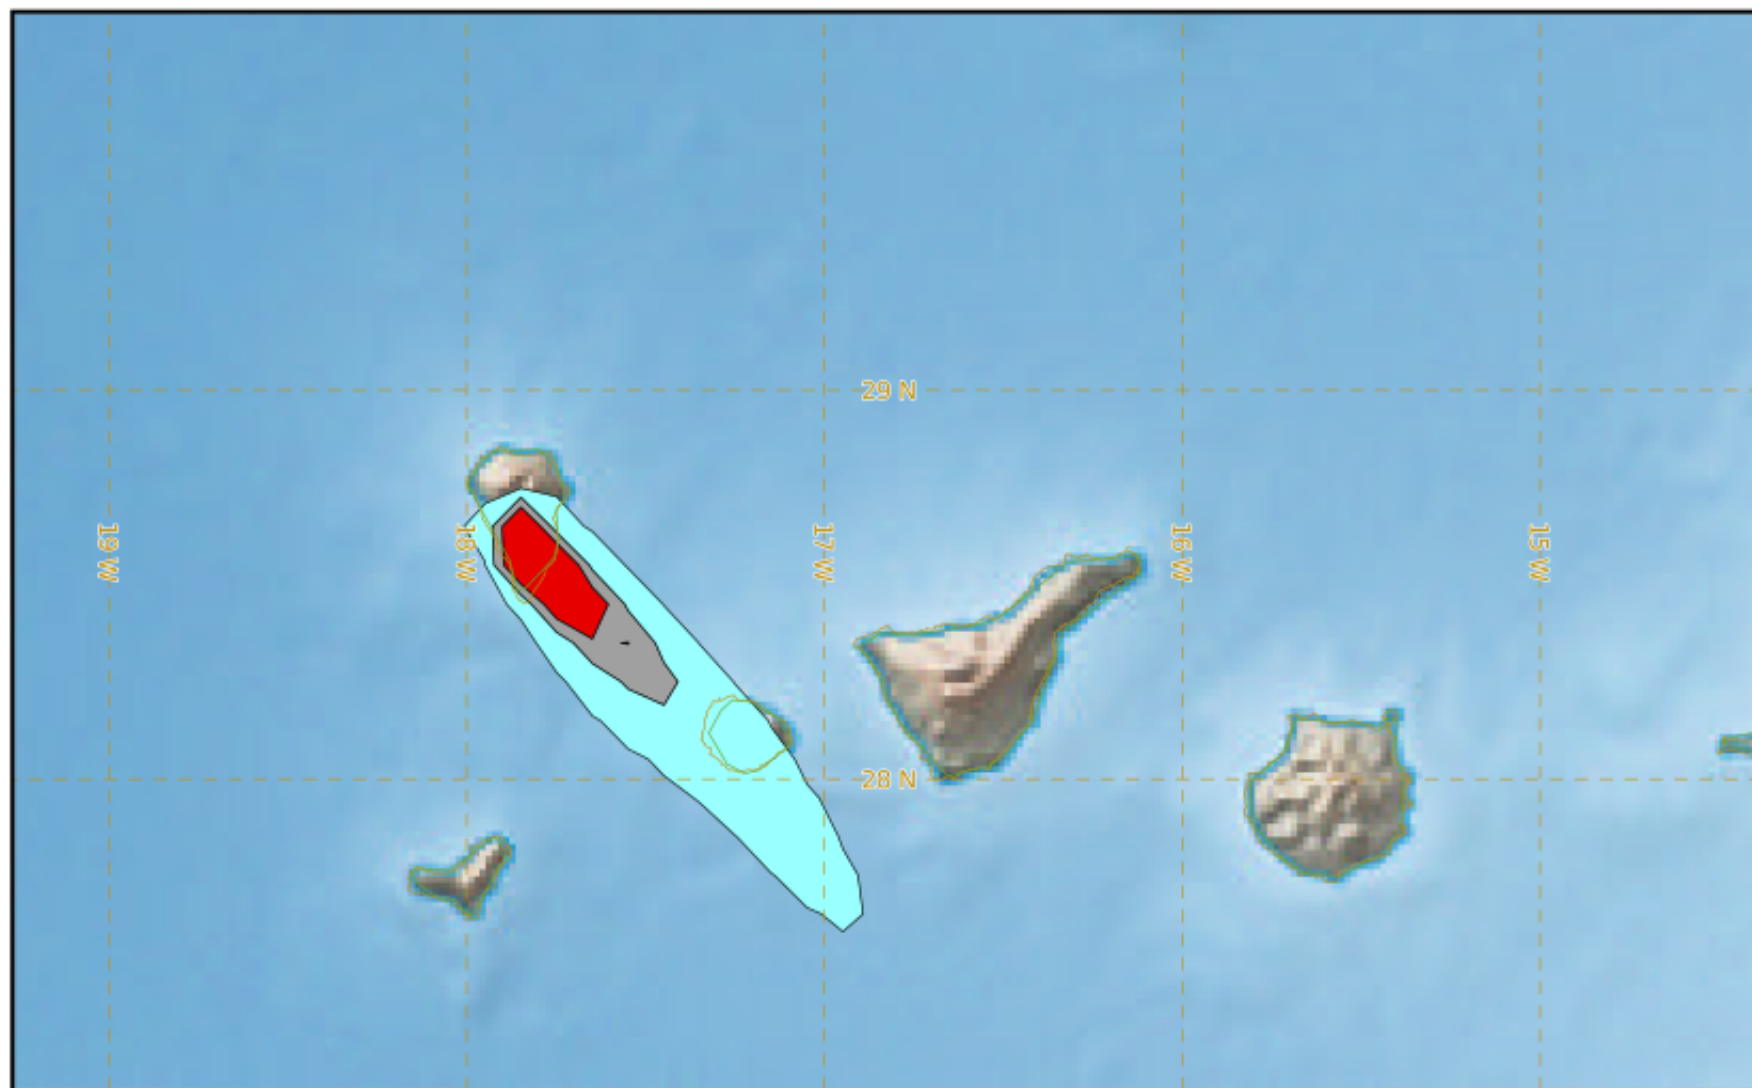

LA PALMA

Modelled Ash Concentration from FL200 to FL350

validity : 14/12/2021 09h00 UTC

This is a guidance product, supplemental to the official VAAC Toulouse Volcanic Ash Advisory and Volcanic Ash Graphic products.

VAAC TOULOUSE