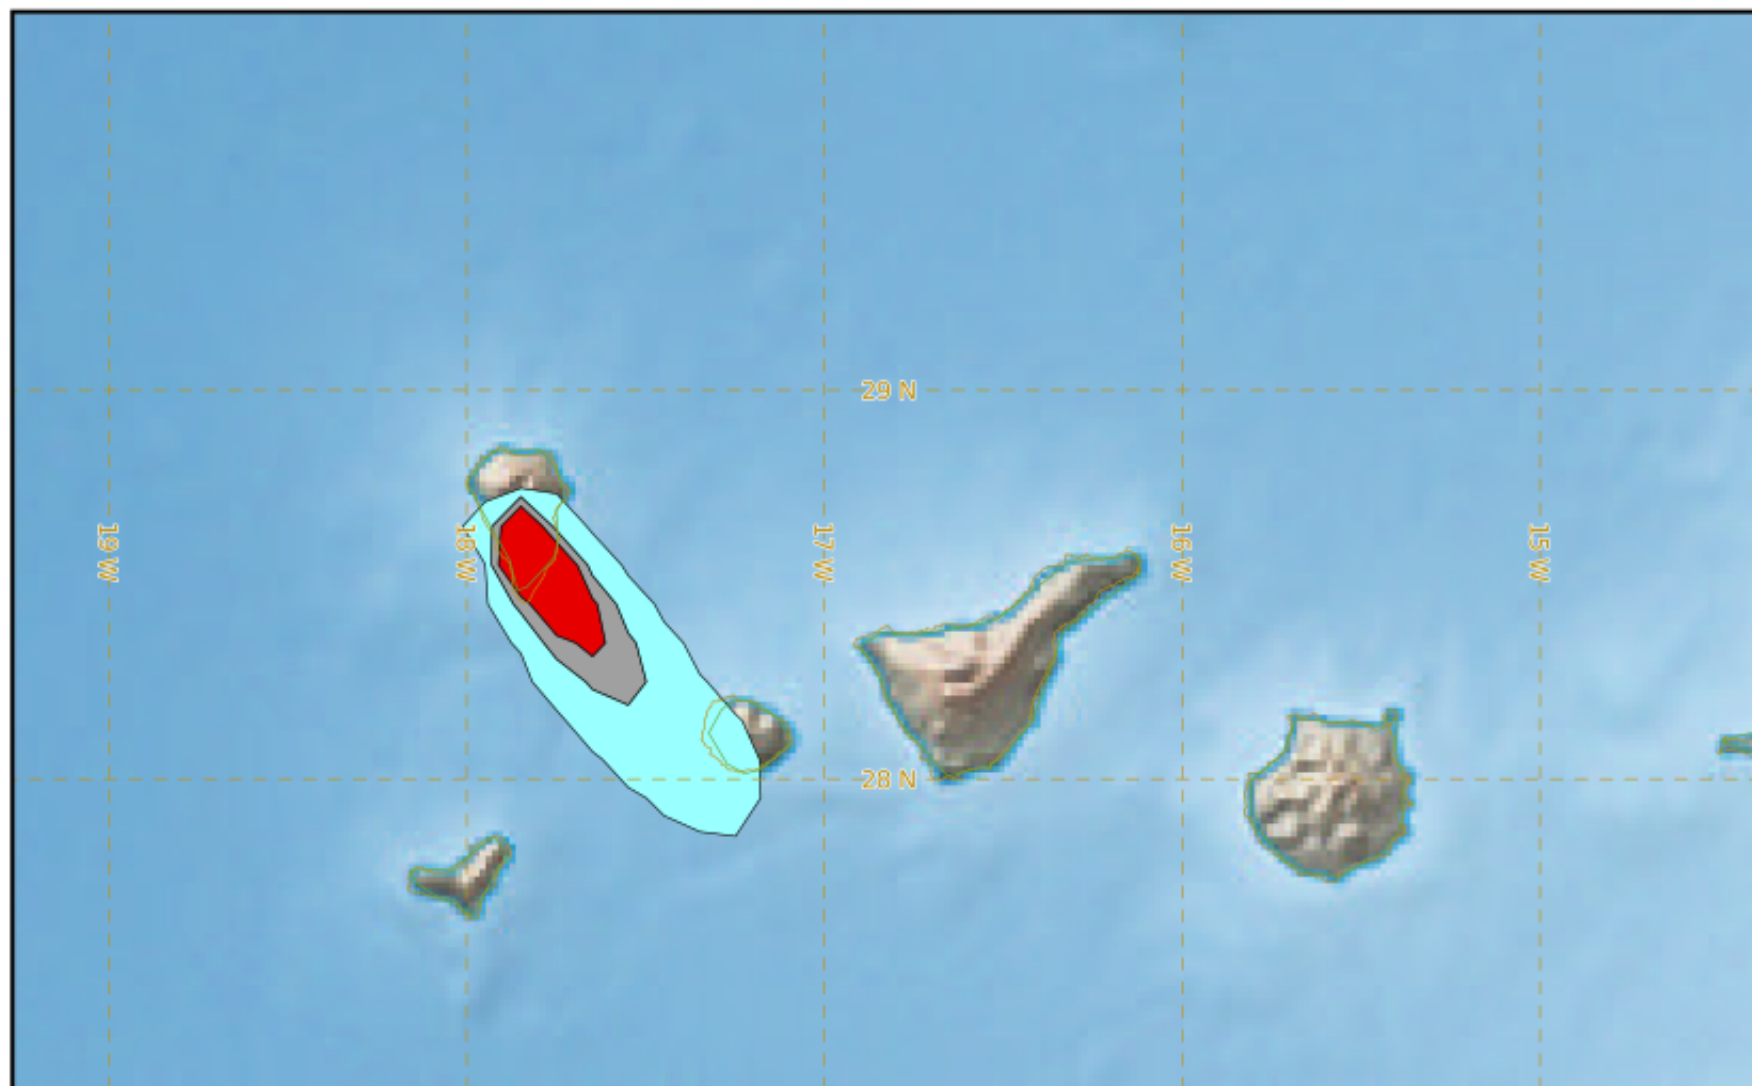

LA PALMA

Modelled Ash Concentration from FL200 to FL350

validity : 13/12/2021 21h00 UTC

This is a guidance product, supplemental to the official VAAC Toulouse Volcanic Ash Advisory and Volcanic Ash Graphic products.

VAAC TOULOUSE

LA PALMA

Modelled Ash Concentration from FL200 to FL350

validity : 14/12/2021 03h00 UTC

This is a guidance product, supplemental to the official VAAC Toulouse Volcanic Ash Advisory and Volcanic Ash Graphic products.

VAAC TOULOUSE

LA PALMA

Modelled Ash Concentration from FL200 to FL350

validity : 14/12/2021 09h00 UTC

This is a guidance product, supplemental to the official VAAC Toulouse Volcanic Ash Advisory and Volcanic Ash Graphic products.