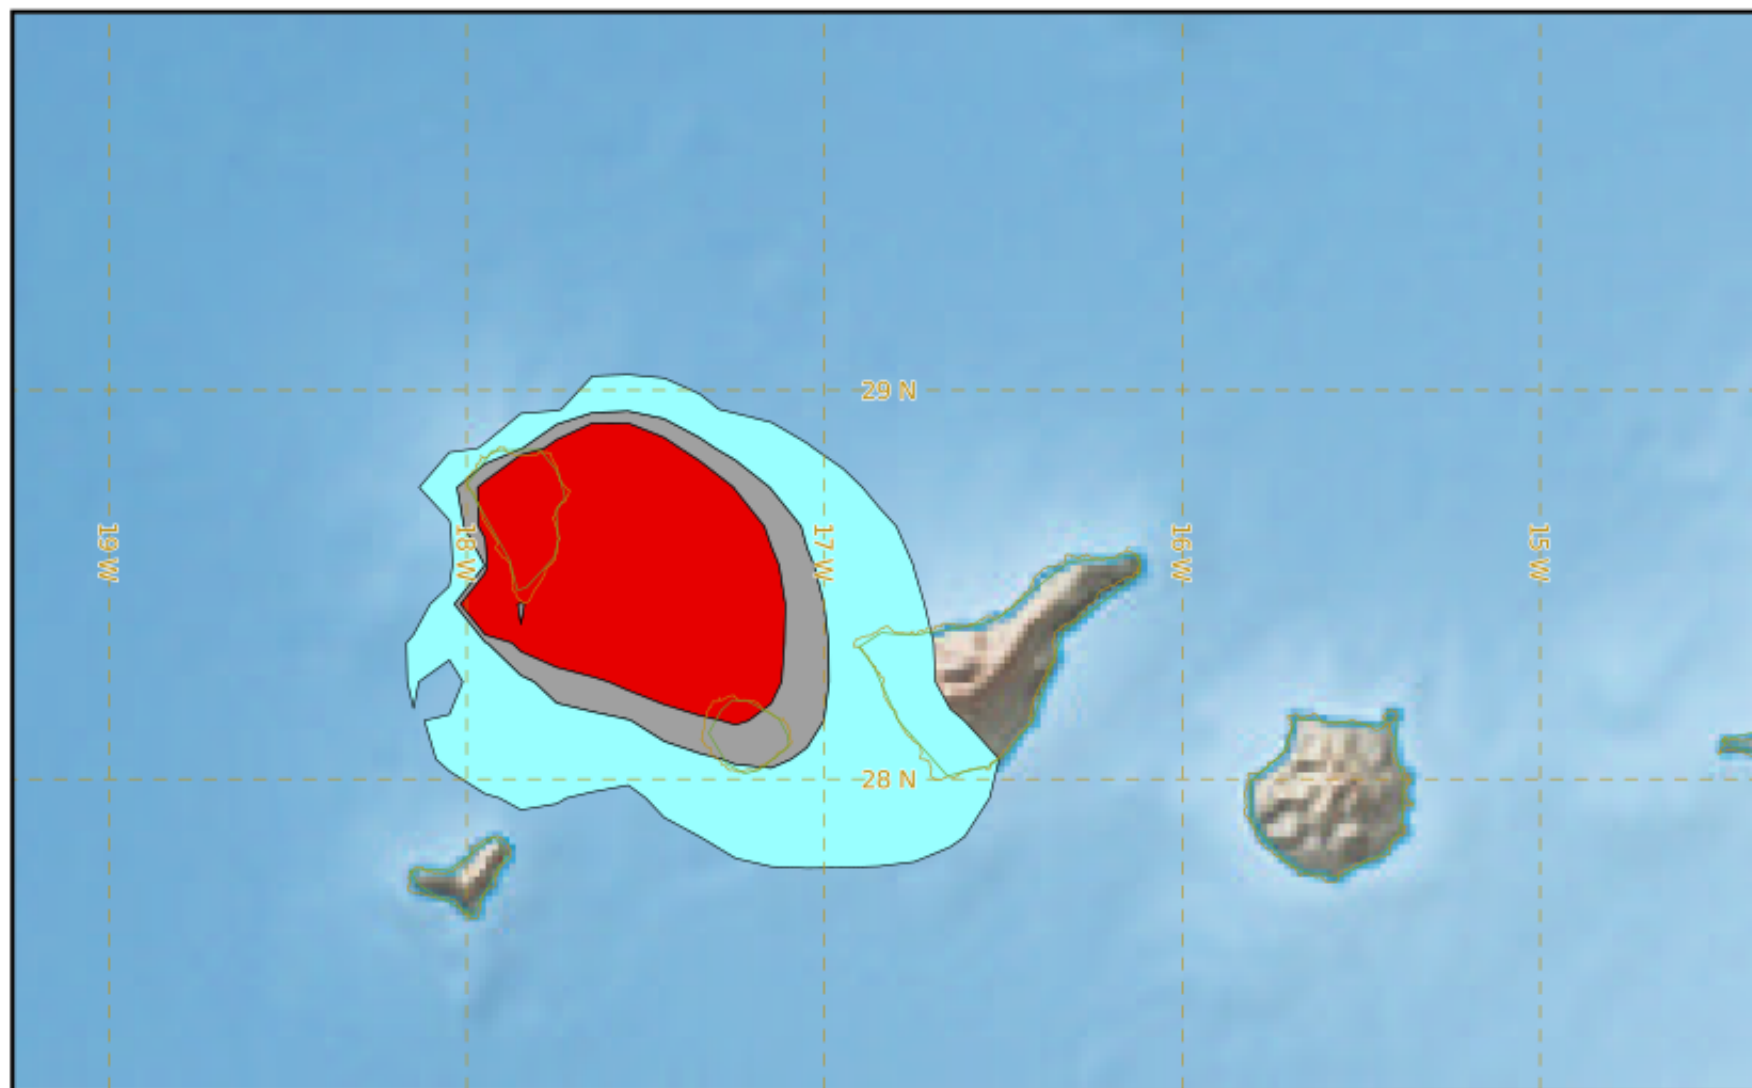

LA PALMA

Modelled Ash Concentration from SFC to FL200

validity : 13/12/2021 21h00 UTC

This is a guidance product, supplemental to the official VAAC Toulouse Volcanic Ash Advisory and Volcanic Ash Graphic products.

VAAC TOULOUSE

LA PALMA

Modelled Ash Concentration from SFC to FL200

validity : 14/12/2021 03h00 UTC

This is a guidance product, supplemental to the official VAAC Toulouse Volcanic Ash Advisory and Volcanic Ash Graphic products.

VAAC TOULOUSE

LA PALMA

Modelled Ash Concentration from SFC to FL200

validity : 14/12/2021 09h00 UTC

This is a guidance product, supplemental to the official VAAC Toulouse Volcanic Ash Advisory and Volcanic Ash Graphic products.