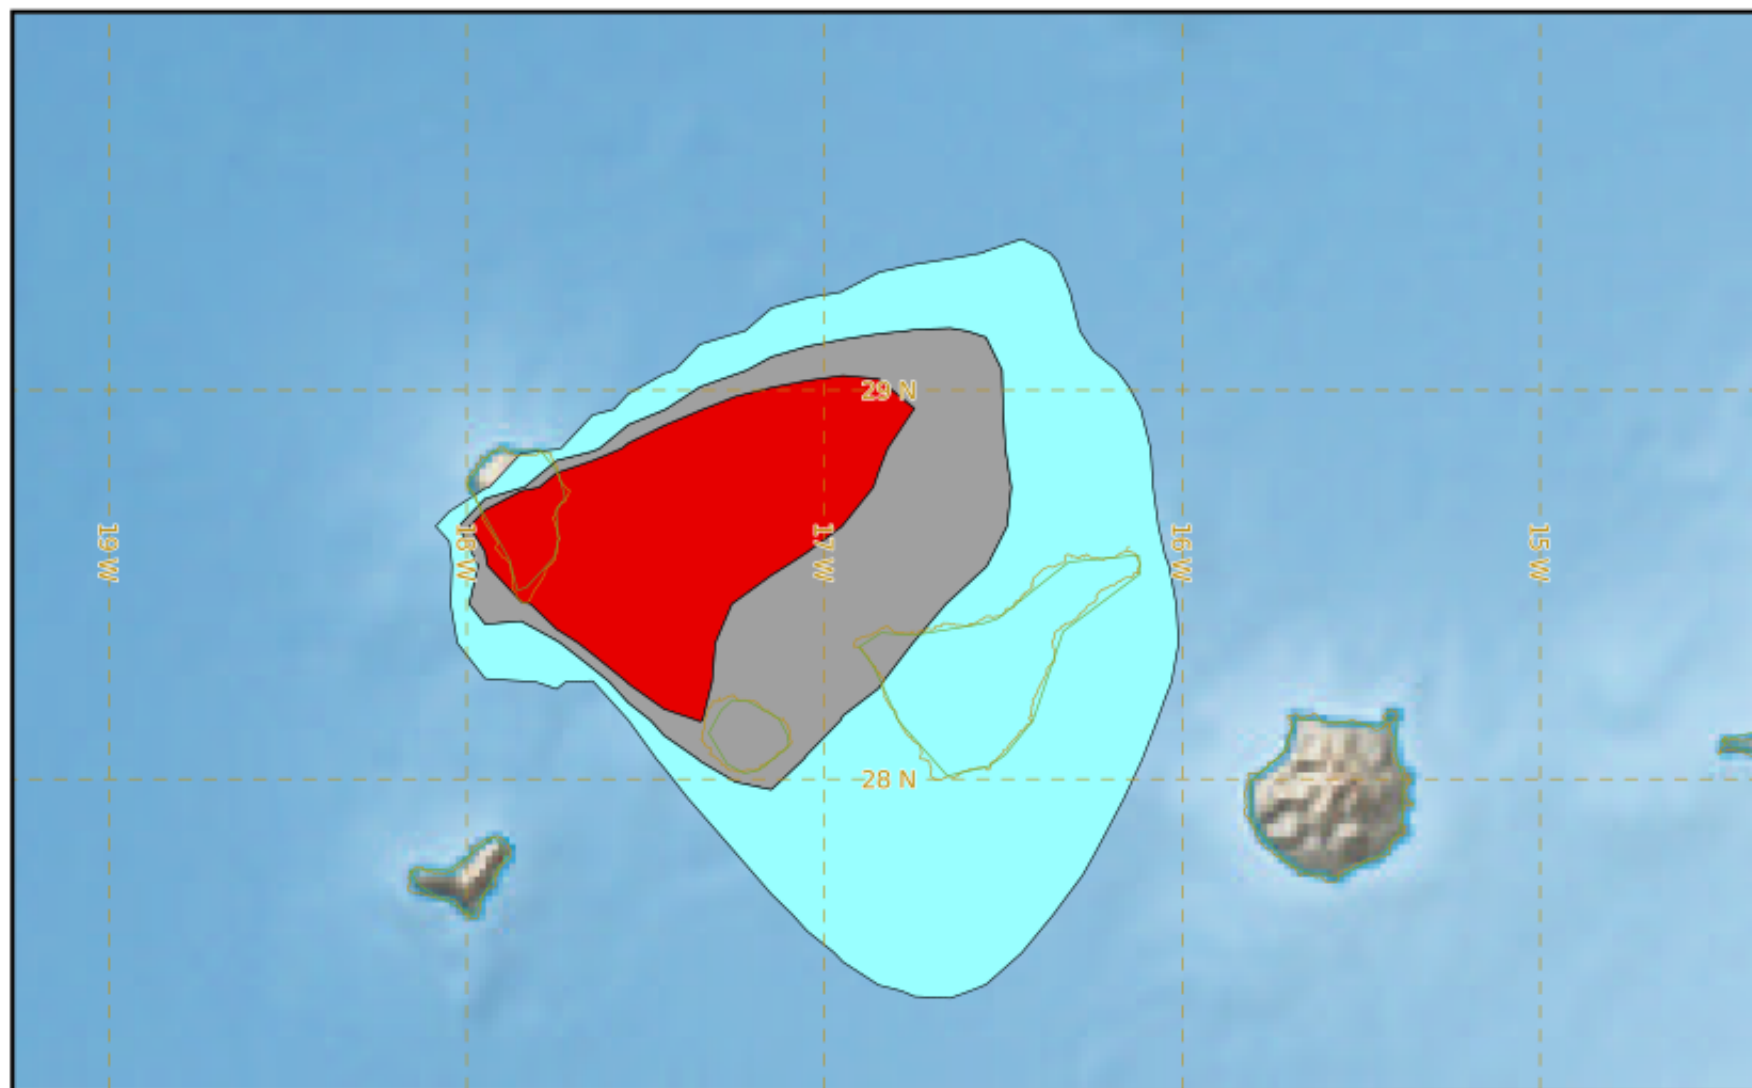

LA PALMA

Modelled Ash Concentration from SFC to FL200

validity : 13/12/2021 21h00 UTC

This is a guidance product, supplemental to the official VAAC Toulouse Volcanic Ash Advisory and Volcanic Ash Graphic products.

VAAC TOULOUSE

LA PALMA

Modelled Ash Concentration from SFC to FL200

validity : 14/12/2021 03h00 UTC

This is a guidance product, supplemental to the official VAAC Toulouse Volcanic Ash Advisory and Volcanic Ash Graphic products.

VAAC TOULOUSE

LA PALMA

Modelled Ash Concentration from SFC to FL200

validity : 14/12/2021 09h00 UTC

This is a guidance product, supplemental to the official VAAC Toulouse Volcanic Ash Advisory and Volcanic Ash Graphic products.

VAAC TOULOUSE

LA PALMA

Modelled Ash Concentration from SFC to FL200

validity : 14/12/2021 15h00 UTC

This is a guidance product, supplemental to the official VAAC Toulouse Volcanic Ash Advisory and Volcanic Ash Graphic products.