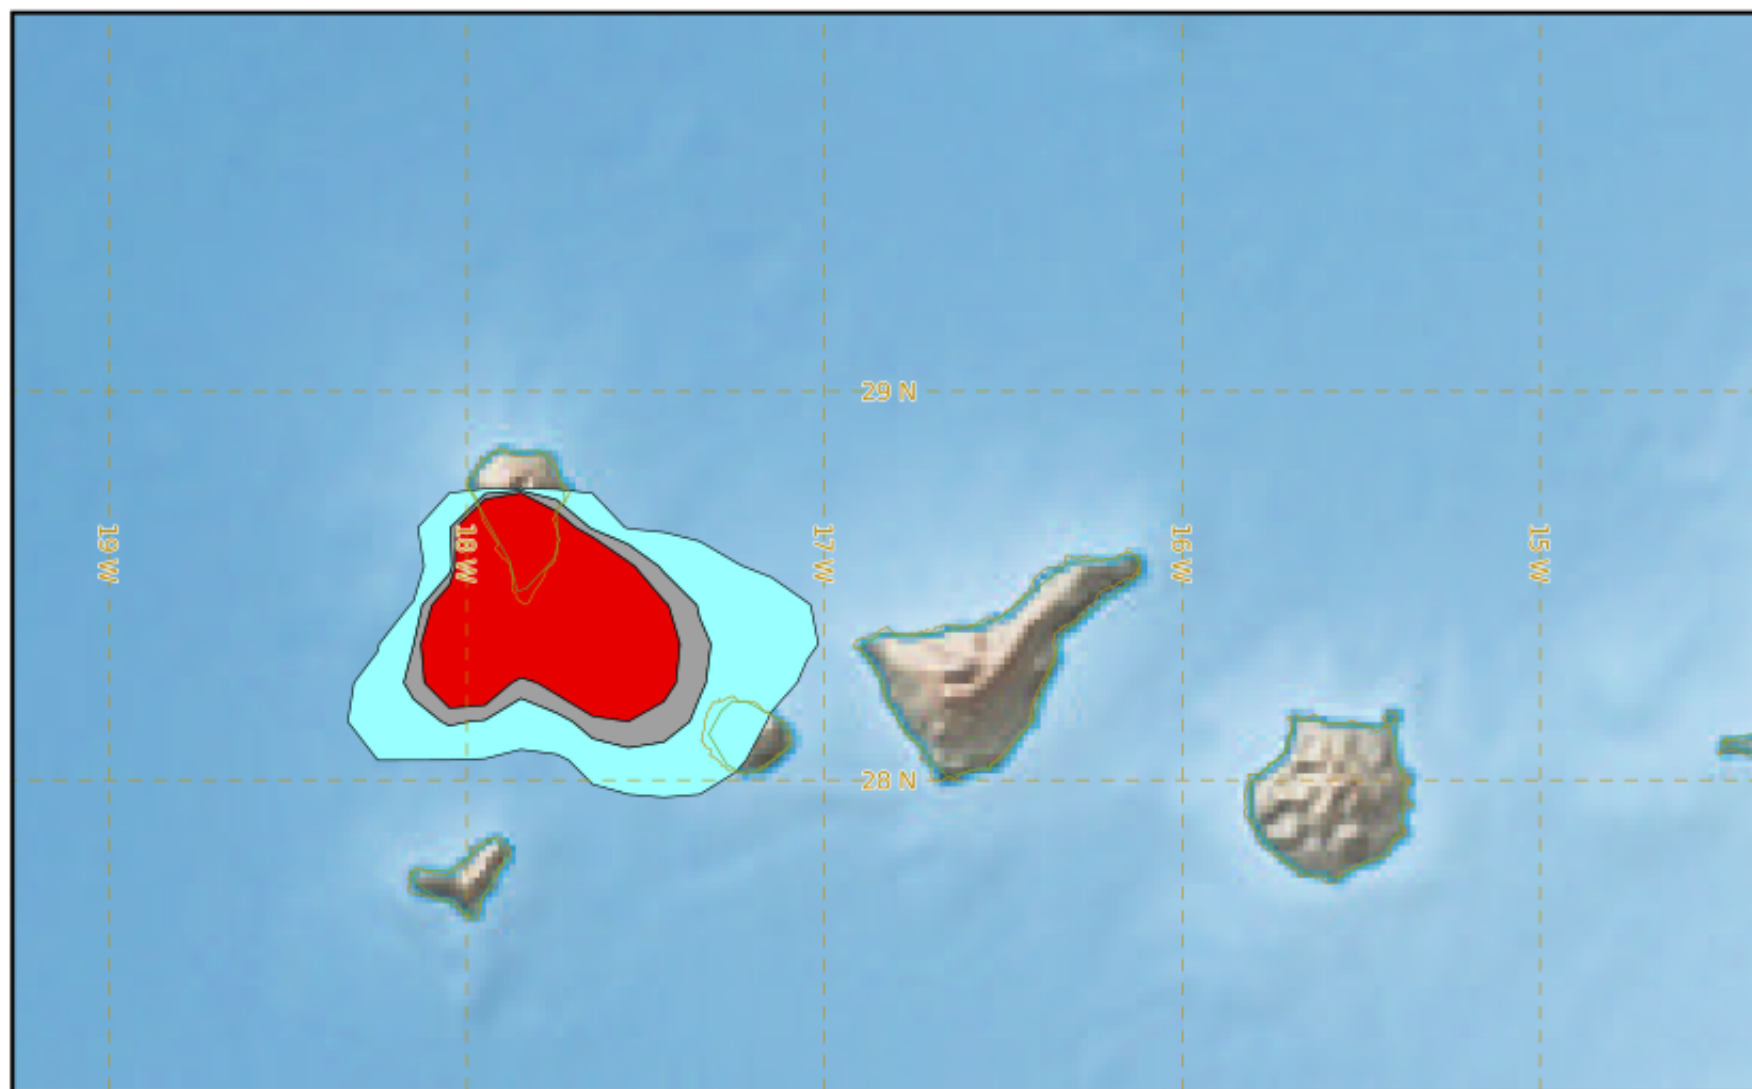

LA PALMA

Modelled Ash Concentration from SFC to FL200

validity : 13/12/2021 21h00 UTC

This is a guidance product, supplemental to the official VAAC Toulouse Volcanic Ash Advisory and Volcanic Ash Graphic products.

VAAC TOULOUSE

LA PALMA

Modelled Ash Concentration from SFC to FL200

validity : 14/12/2021 03h00 UTC

This is a guidance product, supplemental to the official VAAC Toulouse Volcanic Ash Advisory and Volcanic Ash Graphic products.

VAAC TOULOUSE

LA PALMA

Modelled Ash Concentration from SFC to FL200

validity : 14/12/2021 09h00 UTC

This is a guidance product, supplemental to the official VAAC Toulouse Volcanic Ash Advisory and Volcanic Ash Graphic products.