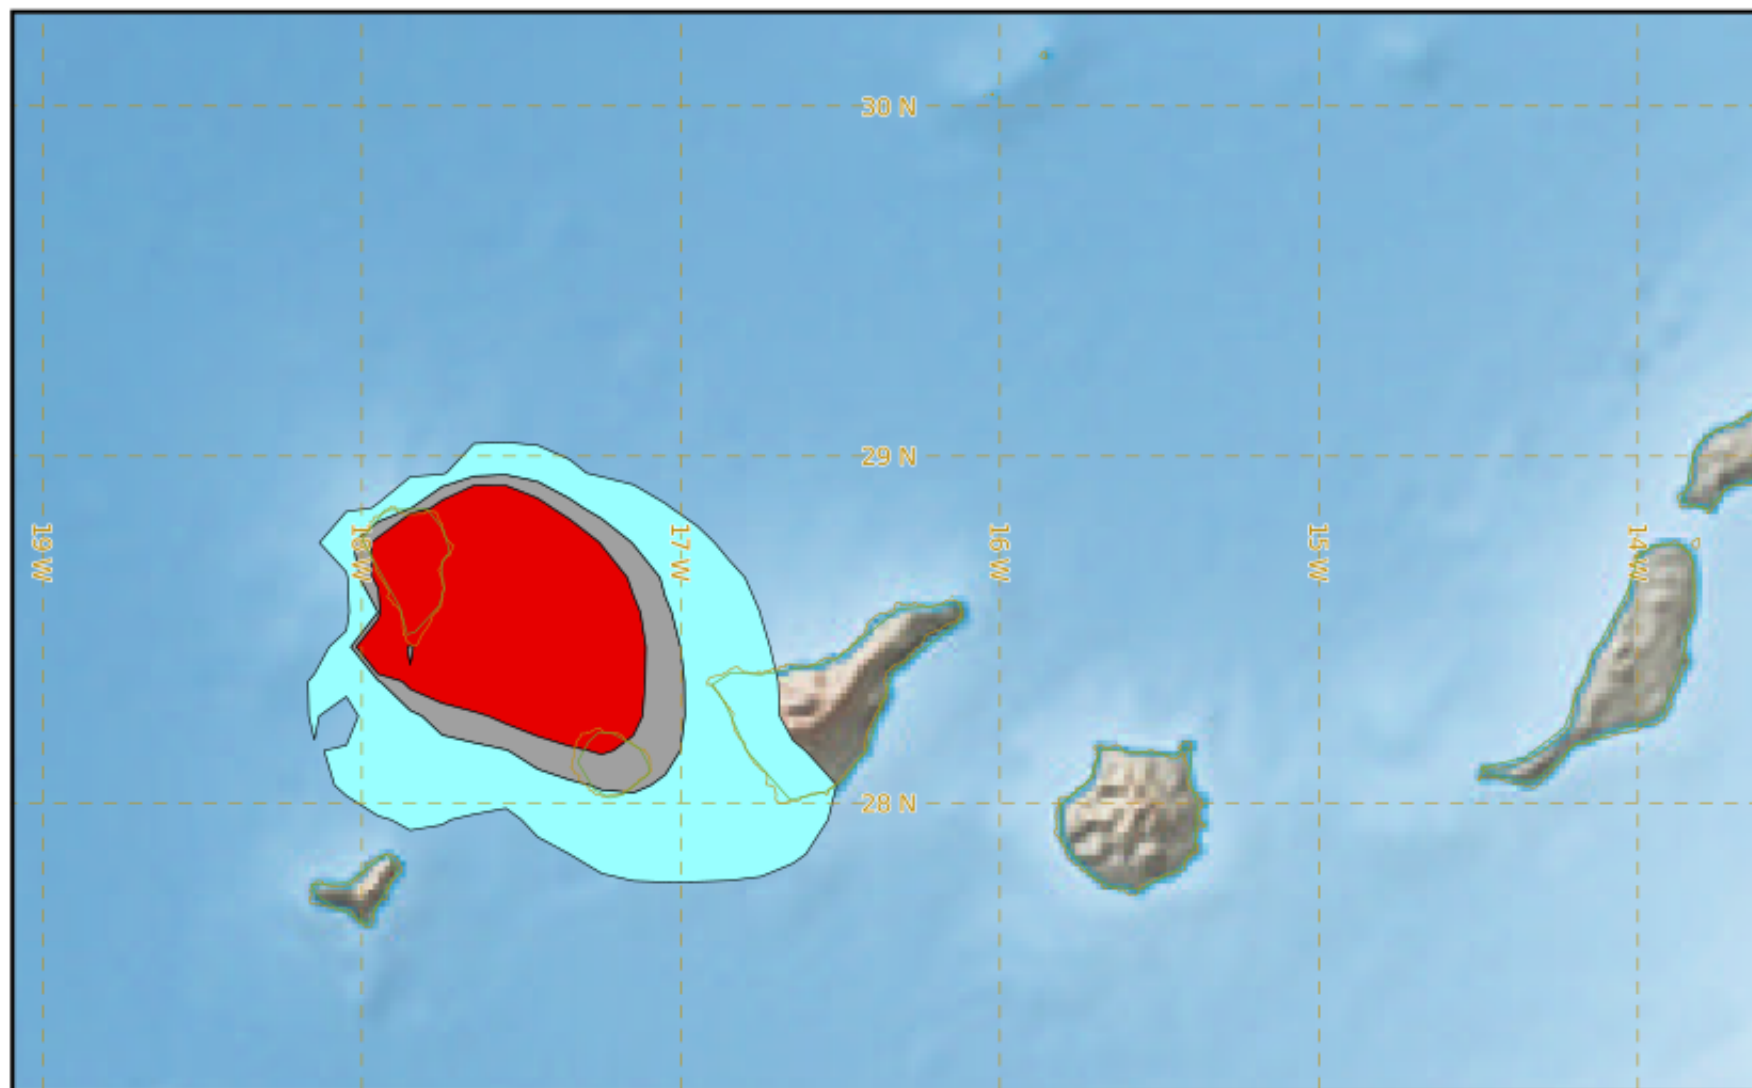

LA PALMA

Modelled Ash Concentration from SFC to FL200

validity : 14/12/2021 03h00 UTC

This is a guidance product, supplemental to the official VAAC Toulouse Volcanic Ash Advisory and Volcanic Ash Graphic products.

VAAC TOULOUSE

LA PALMA

Modelled Ash Concentration from SFC to FL200

validity : 14/12/2021 09h00 UTC

This is a guidance product, supplemental to the official VAAC Toulouse Volcanic Ash Advisory and Volcanic Ash Graphic products.

VAAC TOULOUSE

LA PALMA

Modelled Ash Concentration from SFC to FL200

validity : 14/12/2021 15h00 UTC

This is a guidance product, supplemental to the official VAAC Toulouse Volcanic Ash Advisory and Volcanic Ash Graphic products.