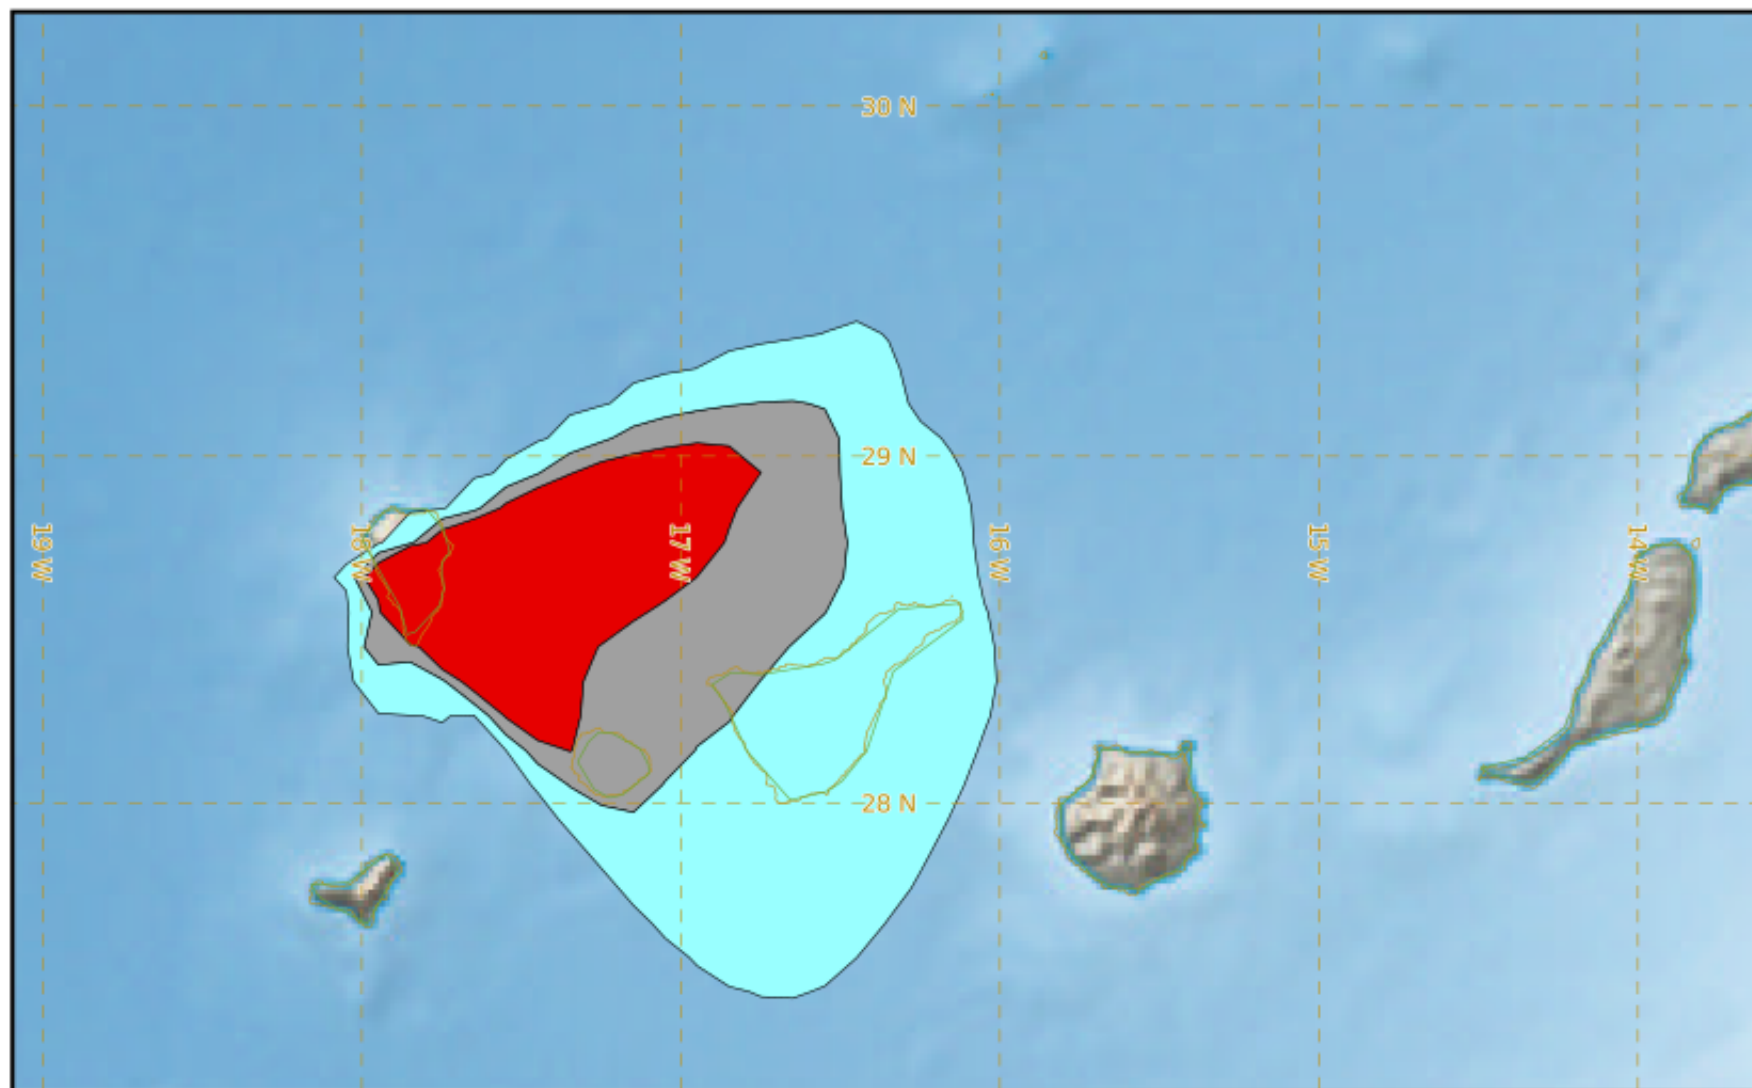

LA PALMA

Modelled Ash Concentration from SFC to FL200

validity : 14/12/2021 03h00 UTC

This is a guidance product, supplemental to the official VAAC Toulouse Volcanic Ash Advisory and Volcanic Ash Graphic products.

VAAC TOULOUSE

LA PALMA

Modelled Ash Concentration from SFC to FL200

validity : 14/12/2021 09h00 UTC

This is a guidance product, supplemental to the official VAAC Toulouse Volcanic Ash Advisory and Volcanic Ash Graphic products.

VAAC TOULOUSE

LA PALMA

Modelled Ash Concentration from SFC to FL200

validity : 14/12/2021 15h00 UTC

This is a guidance product, supplemental to the official VAAC Toulouse Volcanic Ash Advisory and Volcanic Ash Graphic products.