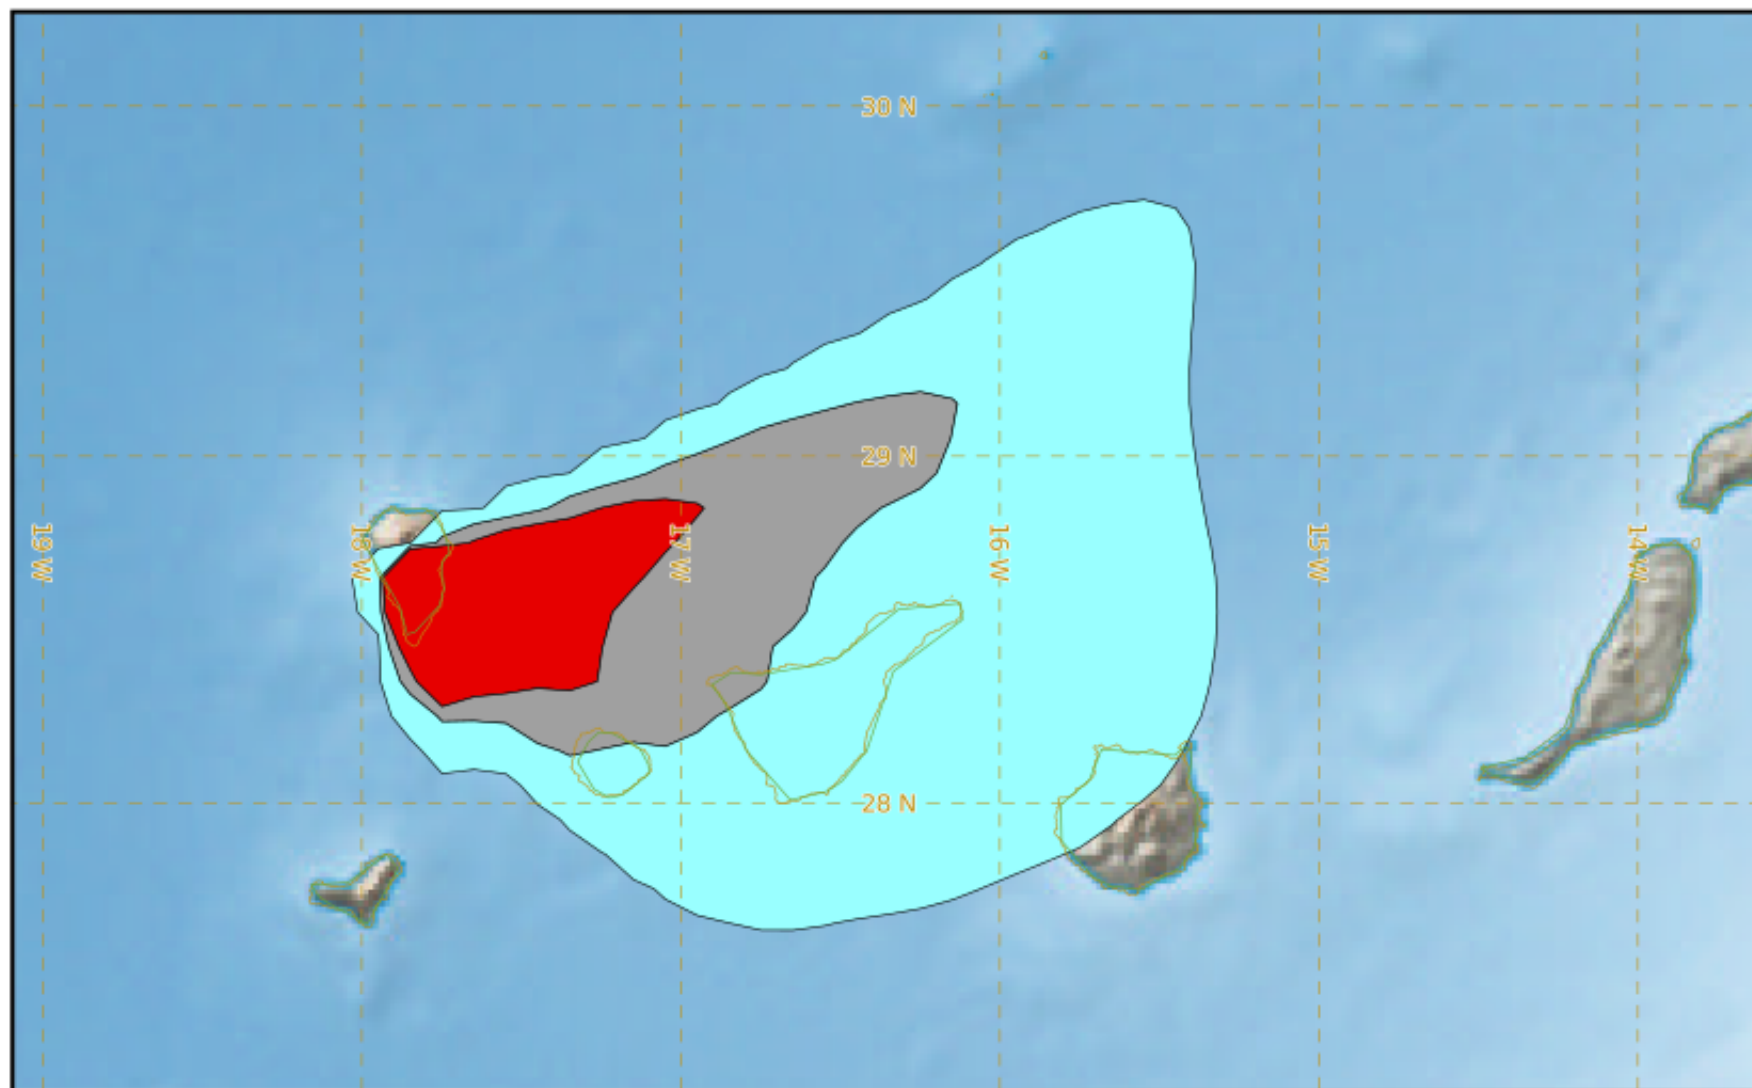

LA PALMA

Modelled Ash Concentration from SFC to FL200

validity : 14/12/2021 03h00 UTC

This is a guidance product, supplemental to the official VAAC Toulouse Volcanic Ash Advisory and Volcanic Ash Graphic products.

VAAC TOULOUSE

LA PALMA

Modelled Ash Concentration from SFC to FL200

validity : 14/12/2021 09h00 UTC

This is a guidance product, supplemental to the official VAAC Toulouse Volcanic Ash Advisory and Volcanic Ash Graphic products.

VAAC TOULOUSE

LA PALMA

Modelled Ash Concentration from SFC to FL200

validity : 14/12/2021 15h00 UTC

This is a guidance product, supplemental to the official VAAC Toulouse Volcanic Ash Advisory and Volcanic Ash Graphic products.

VAAC TOULOUSE

LA PALMA

Modelled Ash Concentration from SFC to FL200

validity : 14/12/2021 21h00 UTC

This is a guidance product, supplemental to the official VAAC Toulouse Volcanic Ash Advisory and Volcanic Ash Graphic products.