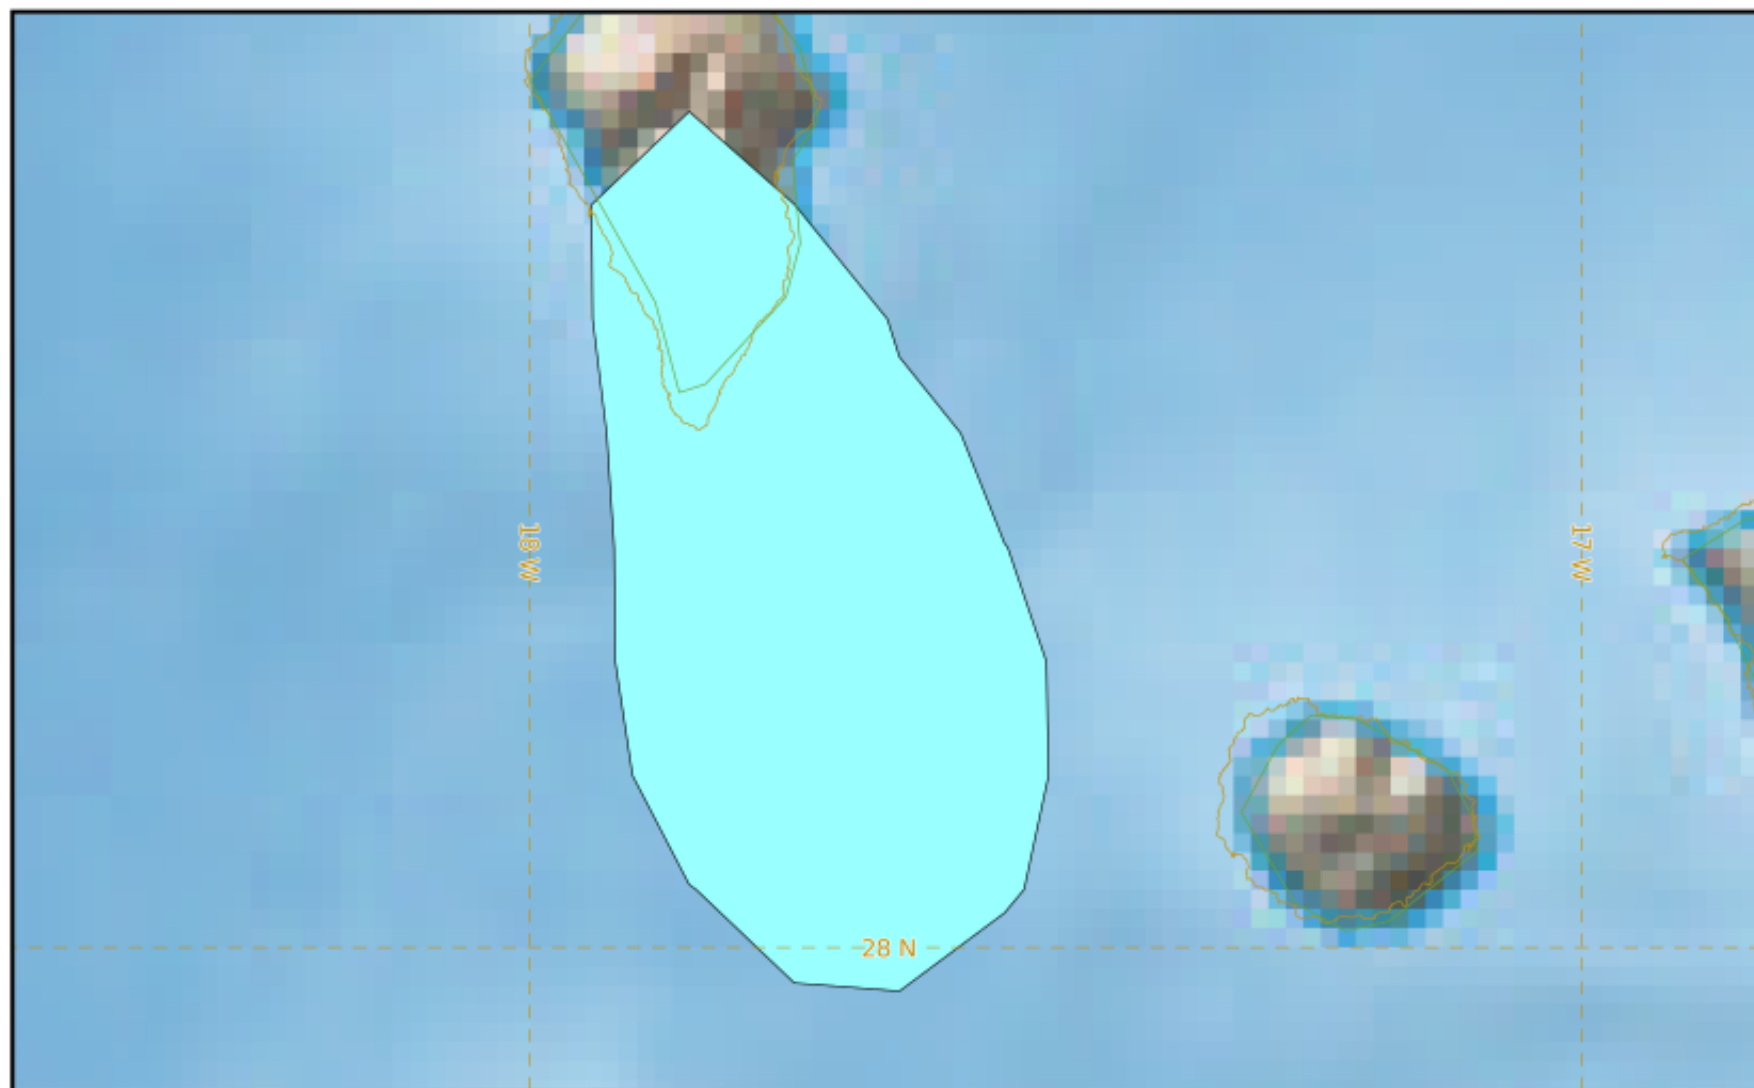

VAAC TOULOUSE

LA PALMA

Modelled Ash Concentration from SFC to FL200

validity : 15/12/2021 09h00 UTC

This is a guidance product, supplemental to the official VAAC Toulouse Volcanic Ash Advisory and Volcanic Ash Graphic products.

VAAC TOULOUSE

LA PALMA

Modelled Ash Concentration from SFC to FL200

validity : 15/12/2021 15h00 UTC

This is a guidance product, supplemental to the official VAAC Toulouse Volcanic Ash Advisory and Volcanic Ash Graphic products.