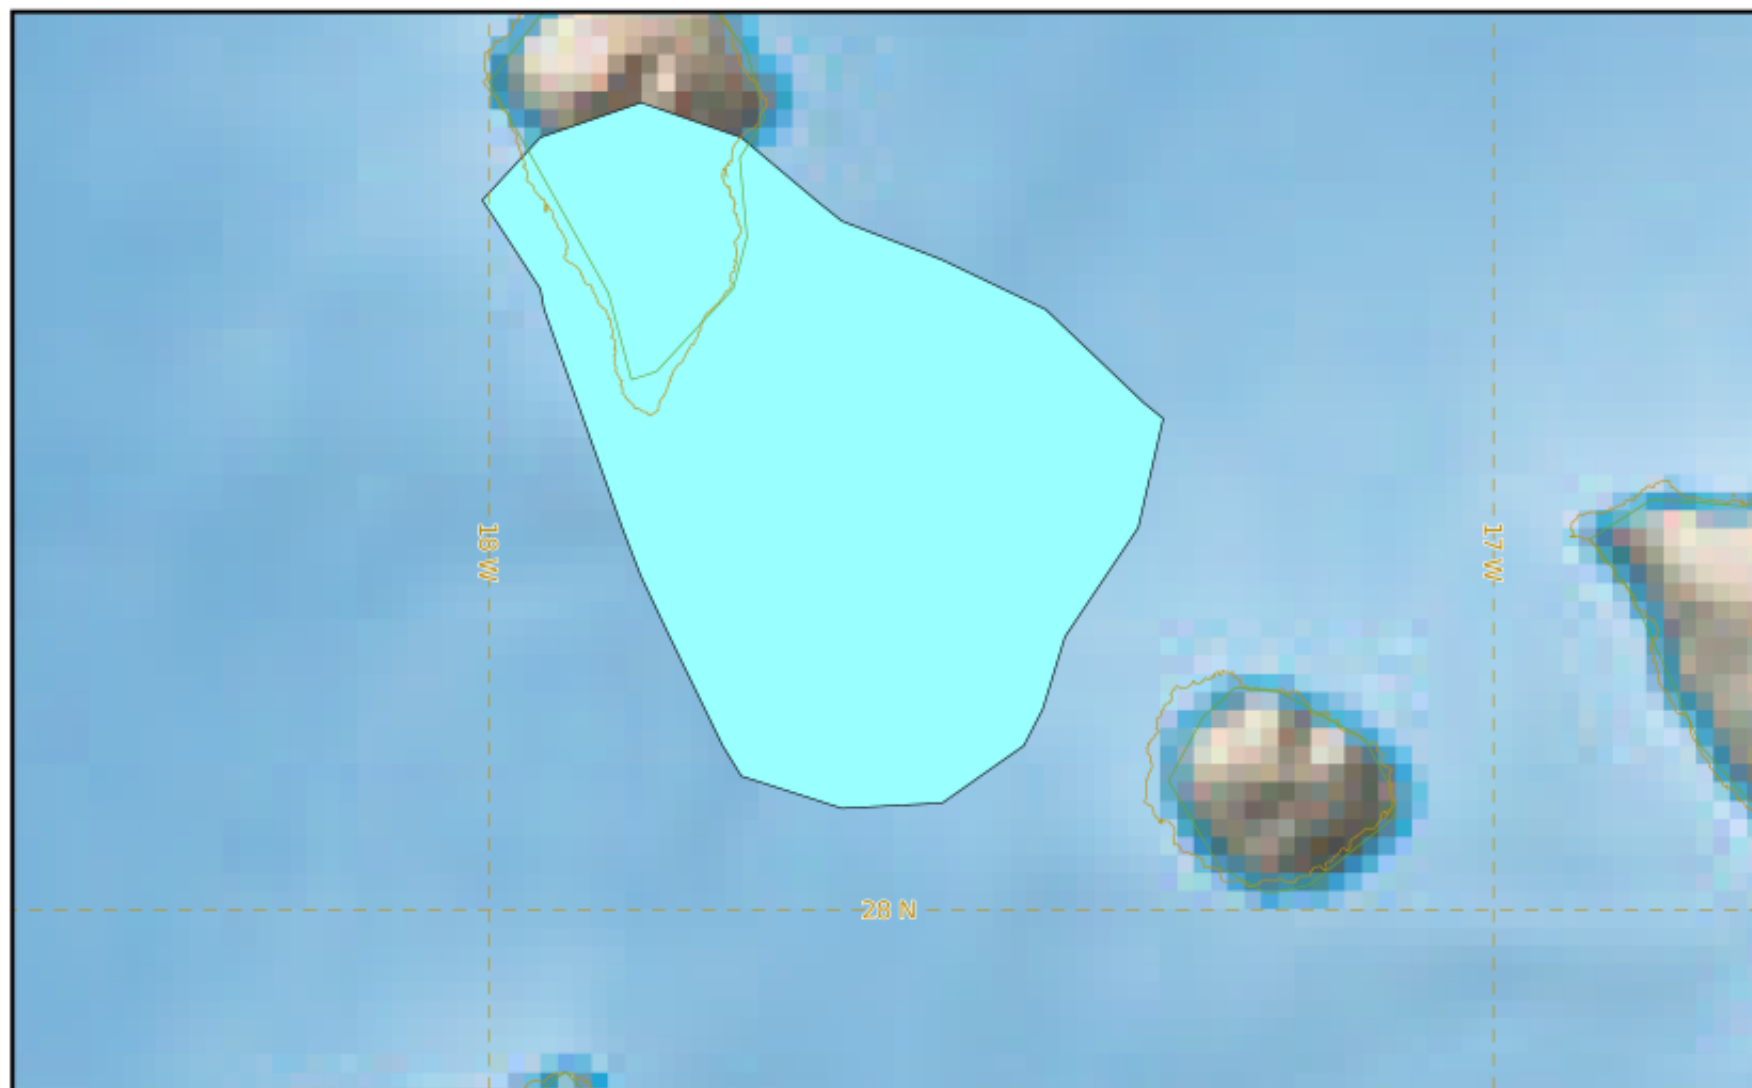

# LA PALMA

## Modelled Ash Concentration from SFC to FL200

**validity : 15/12/2021 03h00 UTC**

This is a guidance product, supplemental to the official VAAC Toulouse Volcanic Ash Advisory and Volcanic Ash Graphic products.