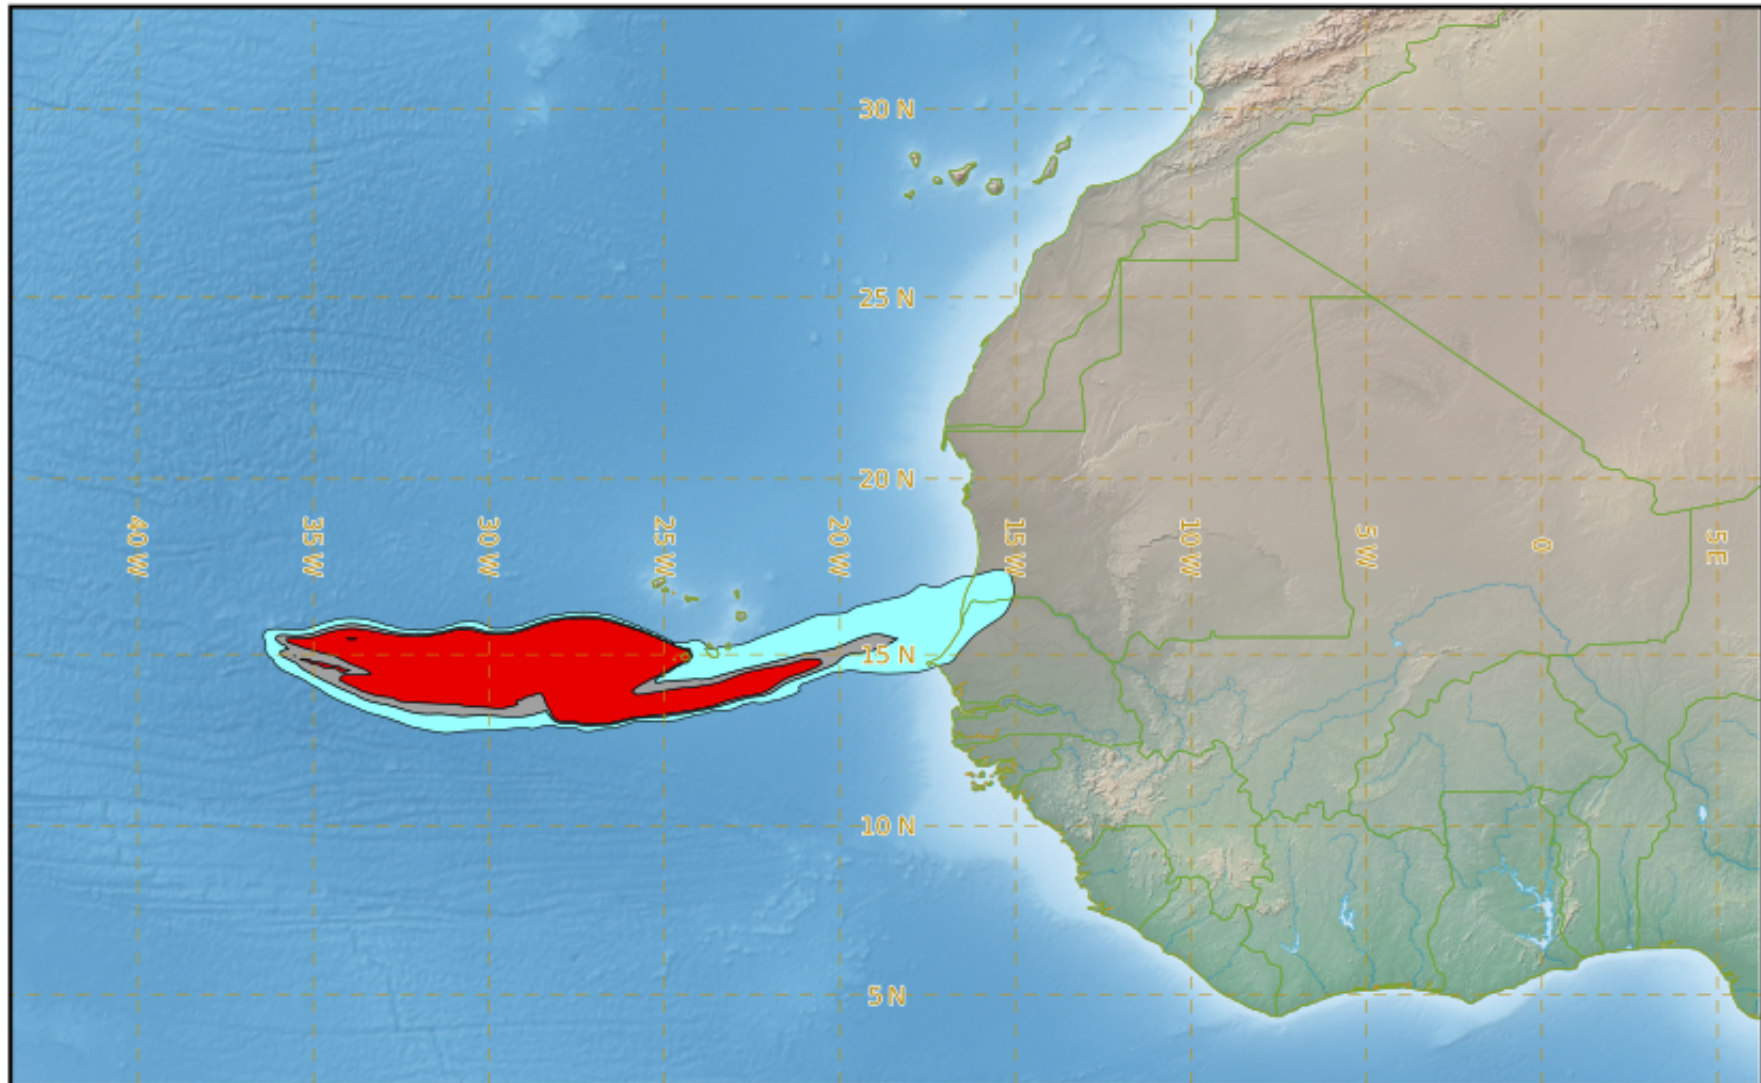

FOGO EXERCISE AFI VOLCEX/21 EXERCISE

Modelled Ash Concentration from SFC to FL200

validity : 30/11/2021 21h00 UTC

This is a guidance product, supplemental to the official VAAC Toulouse Volcanic Ash Advisory and Volcanic Ash Graphic products.

VAAC TOULOUSE