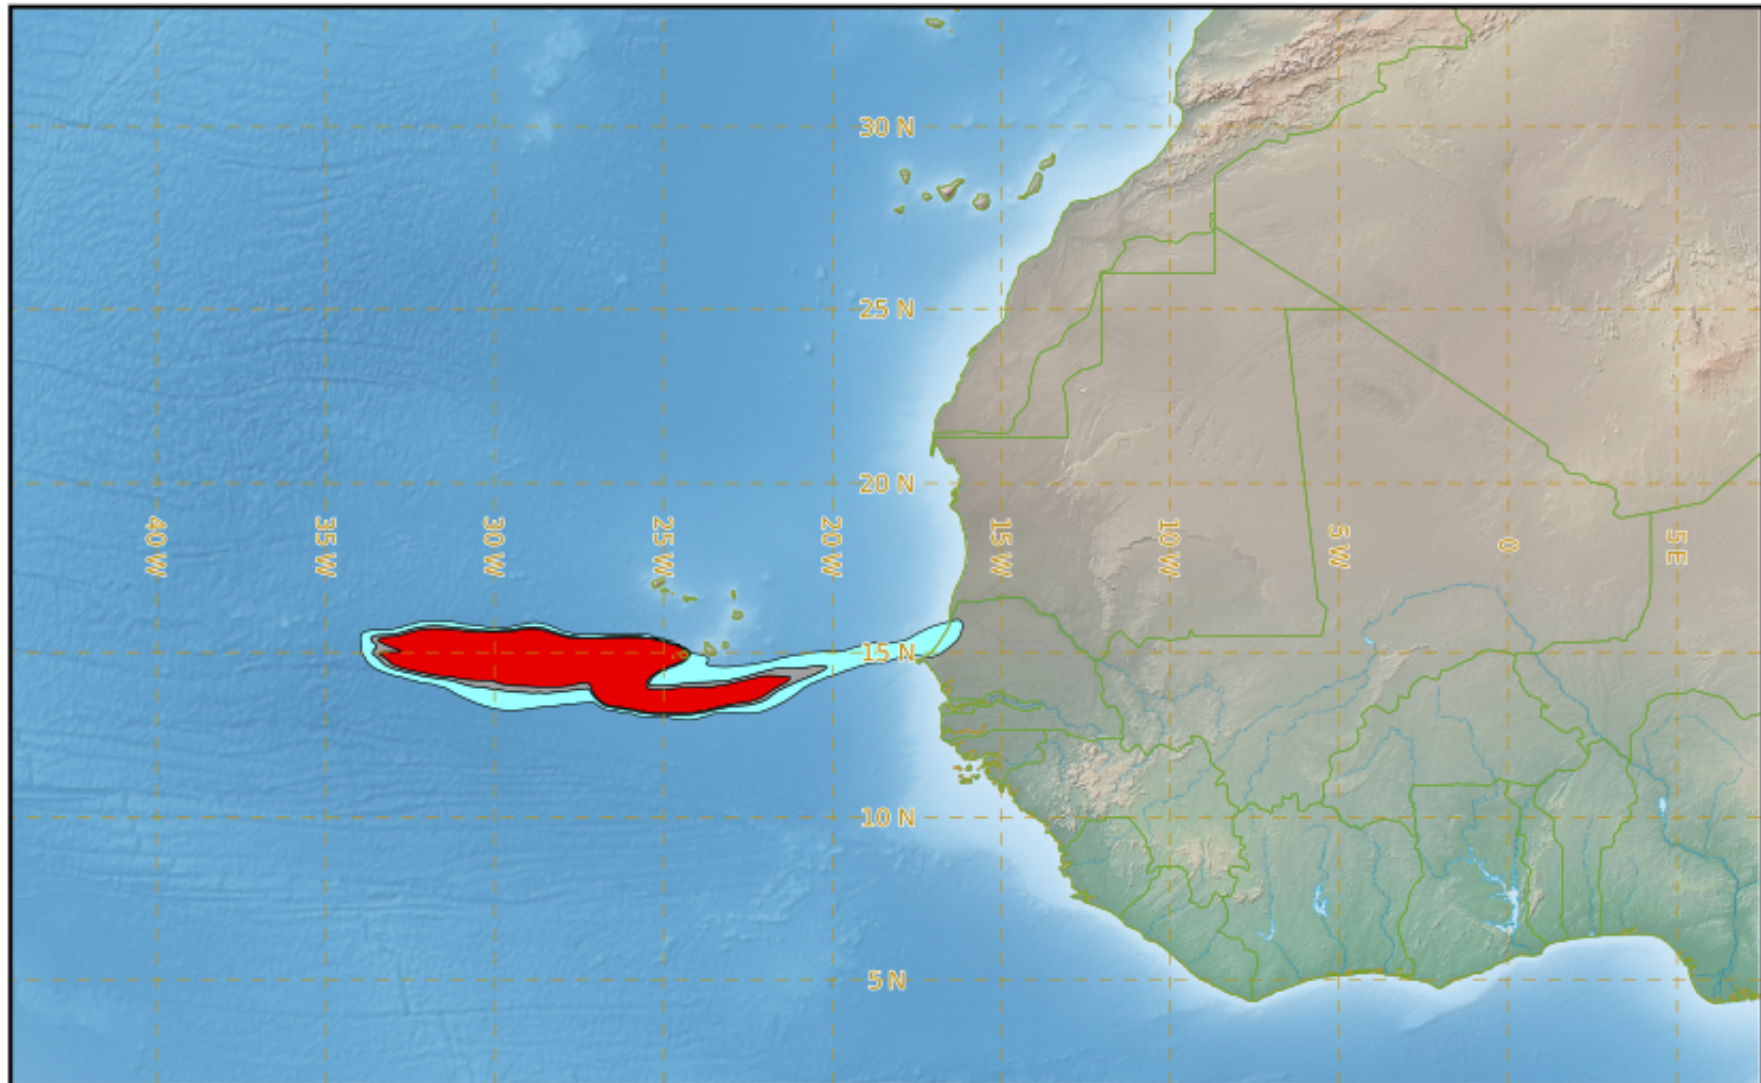

FOGO EXERCISE AFI VOLCEX/21 EXERCISE

Modelled Ash Concentration from SFC to FL200

validity : 30/11/2021 10h00 UTC

This is a guidance product, supplemental to the official VAAC Toulouse Volcanic Ash Advisory and Volcanic Ash Graphic products.

VAAC TOULOUSE

FOGO EXERCISE AFI VOLCEX/21 EXERCISE

Modelled Ash Concentration from SFC to FL200

validity : 30/11/2021 16h00 UTC

This is a guidance product, supplemental to the official VAAC Toulouse Volcanic Ash Advisory and Volcanic Ash Graphic products.

VAAC TOULOUSE

FOGO EXERCISE AFI VOLCEX/21 EXERCISE

Modelled Ash Concentration from SFC to FL200

validity : 30/11/2021 22h00 UTC

This is a guidance product, supplemental to the official VAAC Toulouse Volcanic Ash Advisory and Volcanic Ash Graphic products.