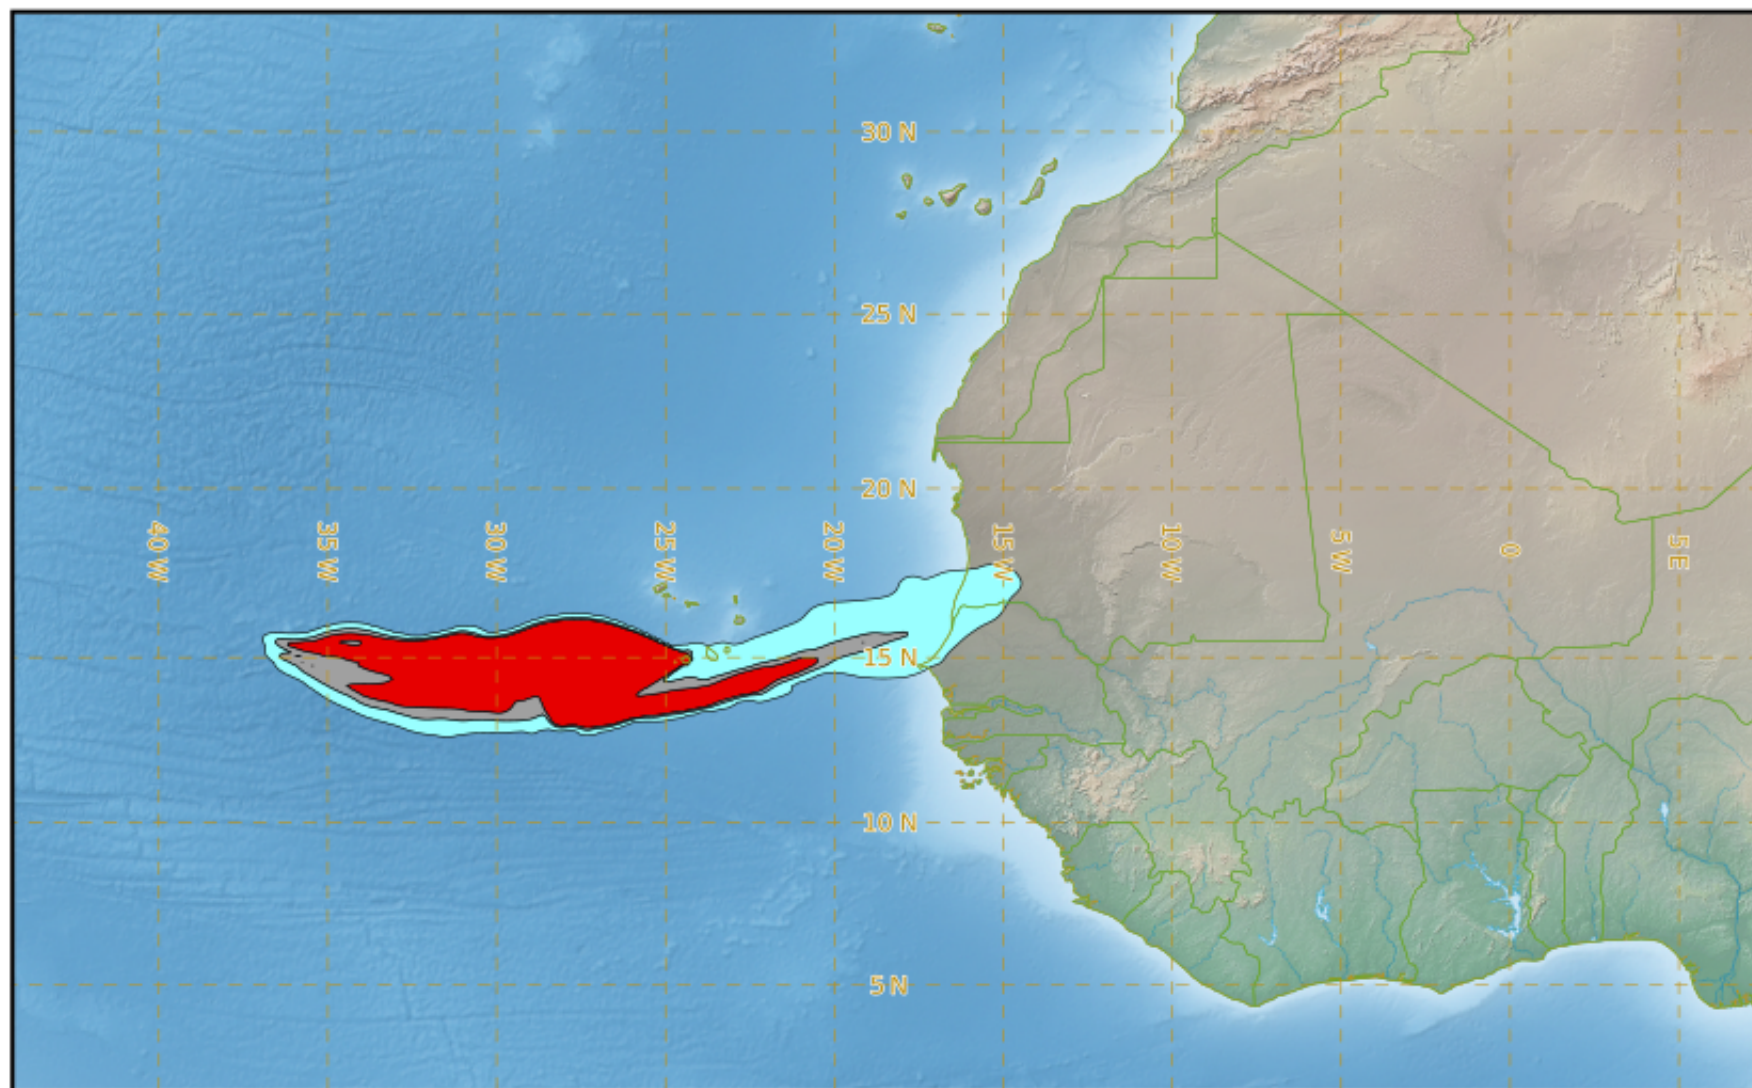

FOGO EXERCISE AFI VOLCEX/21 EXERCISE

Modelled Ash Concentration from SFC to FL200

validity : 30/11/2021 22h00 UTC

This is a guidance product, supplemental to the official VAAC Toulouse Volcanic Ash Advisory and Volcanic Ash Graphic products.

VAAC TOULOUSE