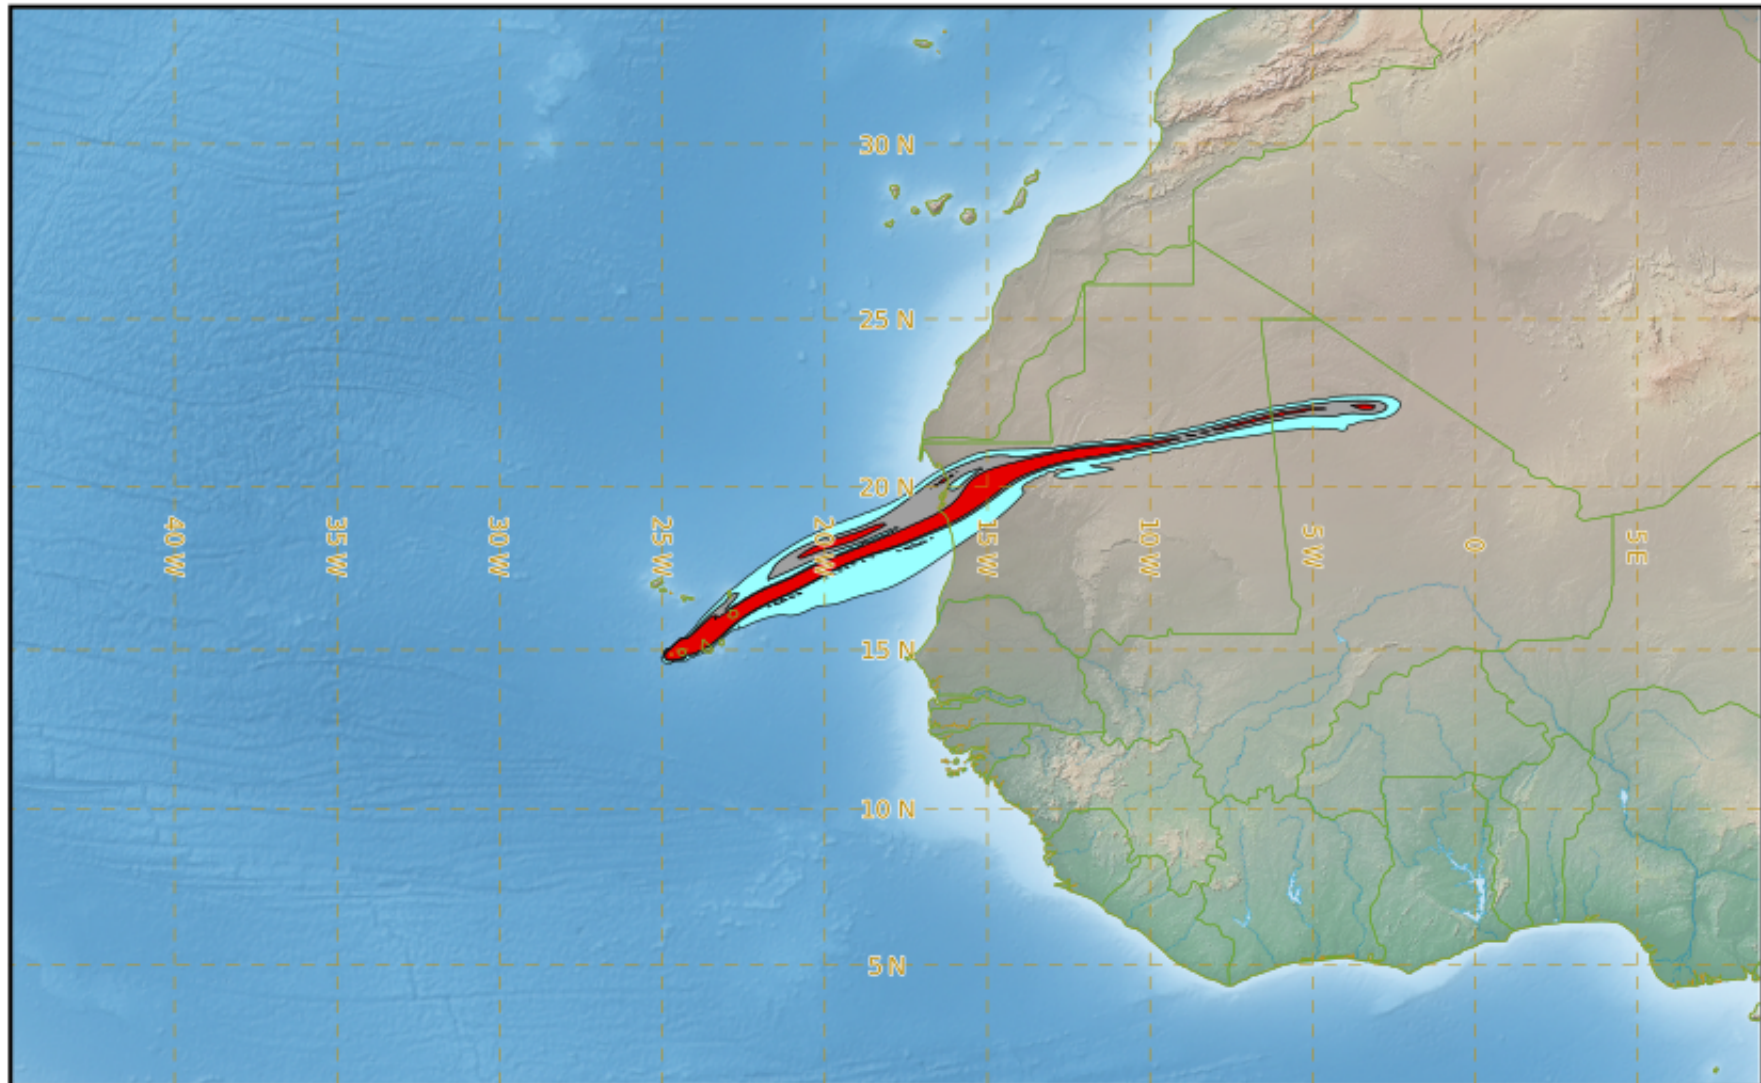

VAAC TOULOUSE

FOGO EXERCISE AFI VOLCEX/21 EXERCISE

Modelled Ash Concentration from FL350 to FL550

validity : 30/11/2021 17h00 UTC

This is a guidance product, supplemental to the official VAAC Toulouse Volcanic Ash Advisory and Volcanic Ash Graphic products.

VAAC TOULOUSE

FOGO EXERCISE AFI VOLCEX/21 EXERCISE

Modelled Ash Concentration from FL350 to FL550

validity : 30/11/2021 23h00 UTC

This is a guidance product, supplemental to the official VAAC Toulouse Volcanic Ash Advisory and Volcanic Ash Graphic products.

VAAC TOULOUSE

FOGO EXERCISE AFI VOLCEX/21 EXERCISE

Modelled Ash Concentration from FL350 to FL550

validity : 01/12/2021 05h00 UTC

This is a guidance product, supplemental to the official VAAC Toulouse Volcanic Ash Advisory and Volcanic Ash Graphic products.