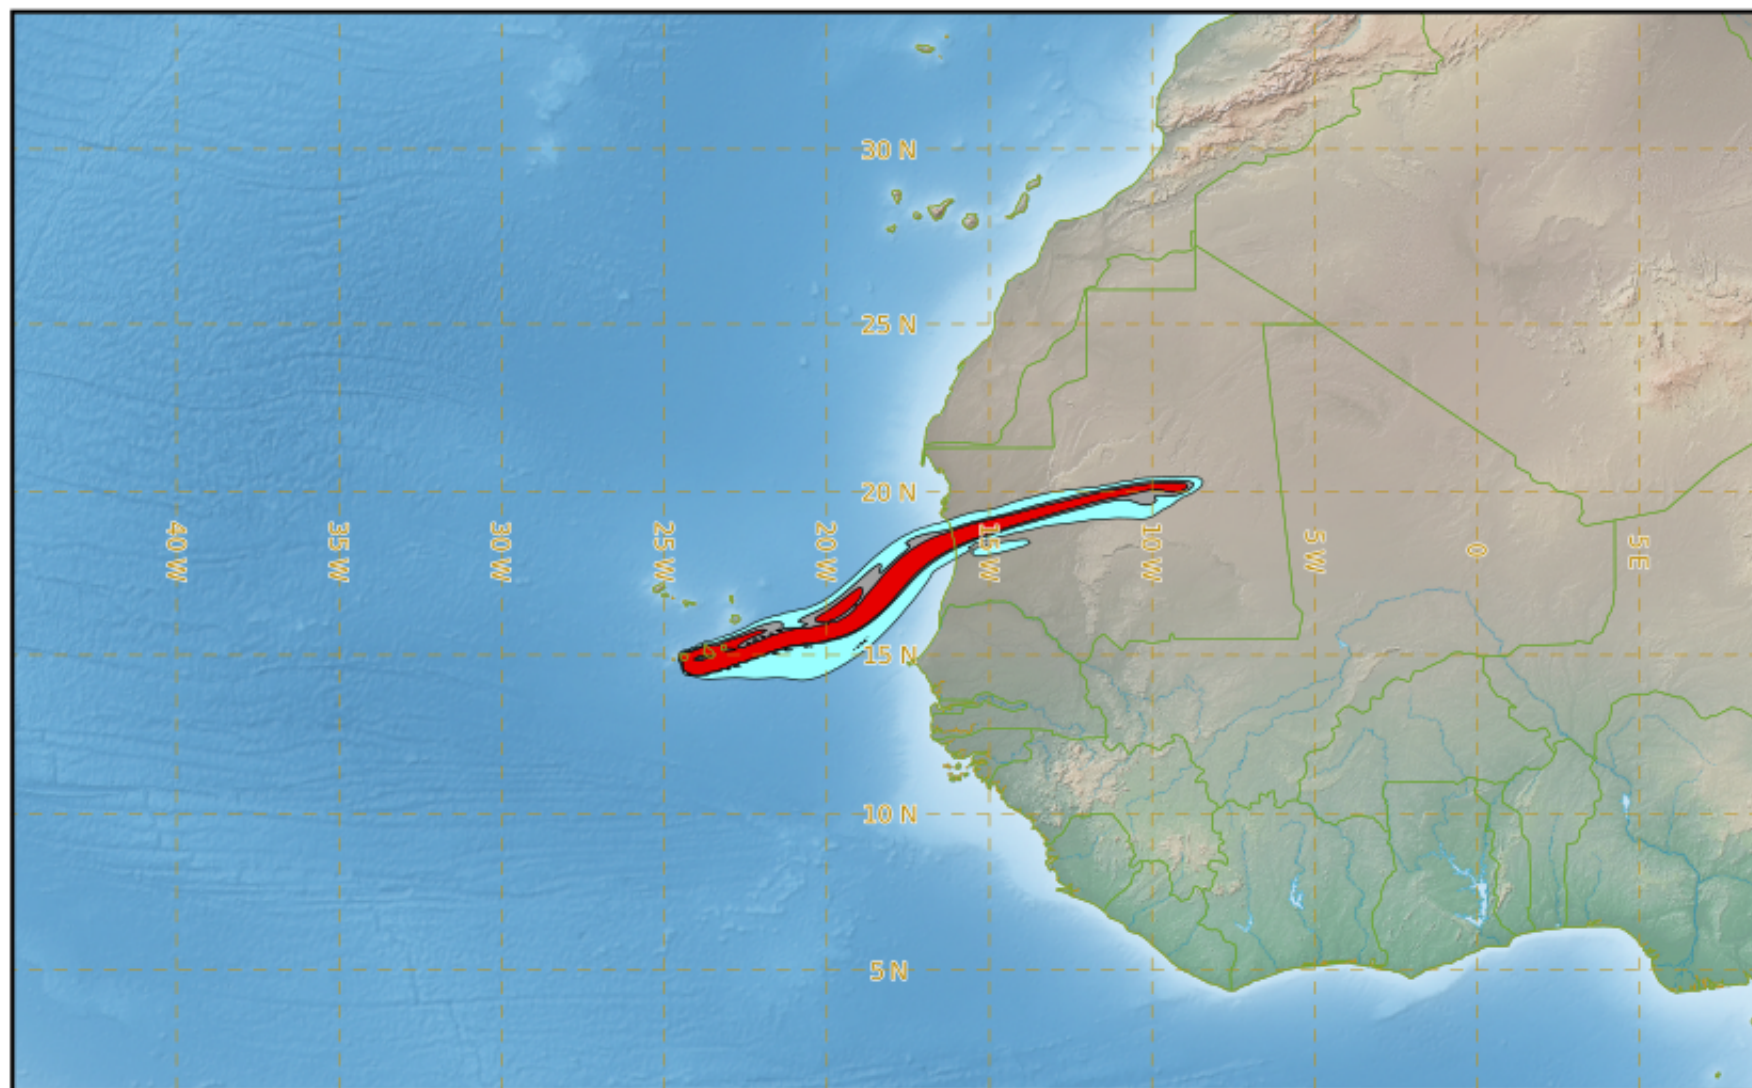

FOGO EXERCISE AFI VOLCEX/21 EXERCISE

Modelled Ash Concentration from FL350 to FL550

validity : 30/11/2021 11h00 UTC

This is a guidance product, supplemental to the official VAAC Toulouse Volcanic Ash Advisory and Volcanic Ash Graphic products.

VAAC TOULOUSE

FOGO EXERCISE AFI VOLCEX/21 EXERCISE

Modelled Ash Concentration from FL350 to FL550

validity : 30/11/2021 17h00 UTC

This is a guidance product, supplemental to the official VAAC Toulouse Volcanic Ash Advisory and Volcanic Ash Graphic products.

VAAC TOULOUSE

FOGO EXERCISE AFI VOLCEX/21 EXERCISE

Modelled Ash Concentration from FL350 to FL550

validity : 30/11/2021 23h00 UTC

This is a guidance product, supplemental to the official VAAC Toulouse Volcanic Ash Advisory and Volcanic Ash Graphic products.