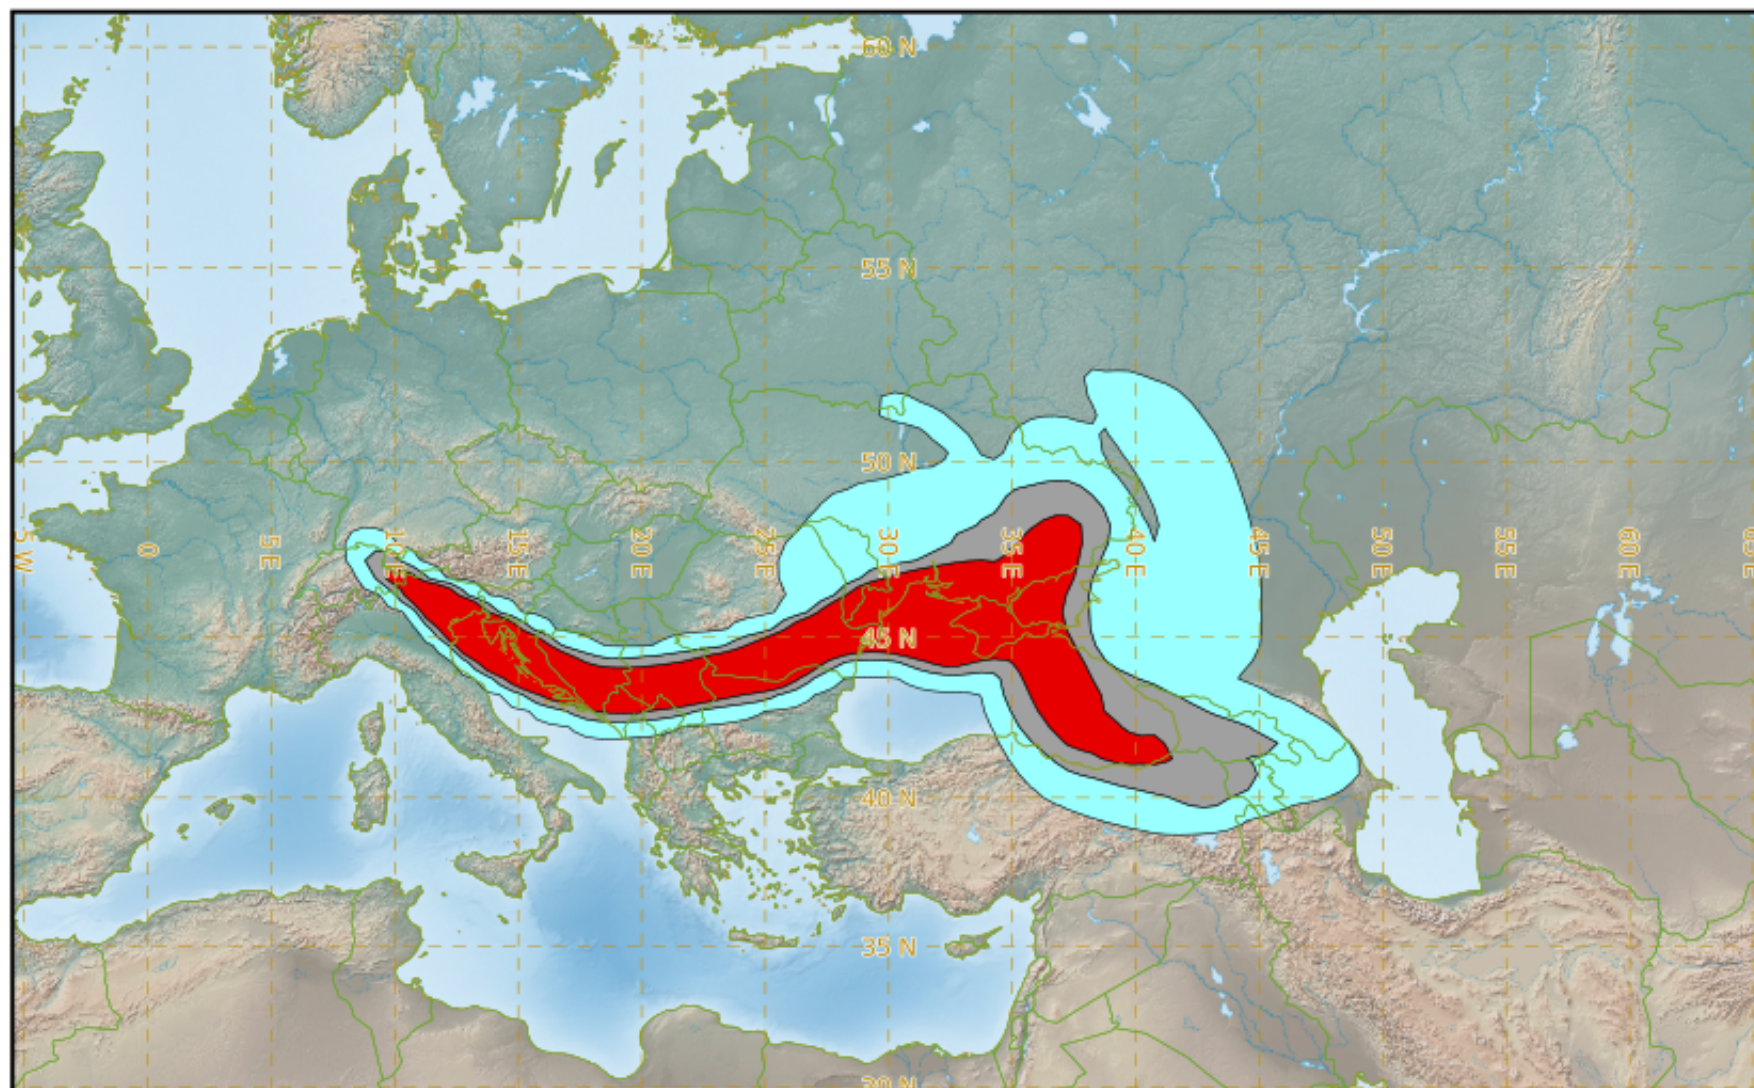

CHAINE DES PUYs EXERCISE EXERCISE EXERCISE

Modelled Ash Concentration from FL200 to FL350

validity : 25/10/2022 08h00 UTC

This is a guidance product, supplemental to the official VAAC Toulouse Volcanic Ash Advisory and Volcanic Ash Graphic products.

VAAC TOULOUSE

CHAINE DES PUYs EXERCISE EXERCISE EXERCISE

Modelled Ash Concentration from FL200 to FL350

validity : 25/10/2022 14h00 UTC

This is a guidance product, supplemental to the official VAAC Toulouse Volcanic Ash Advisory and Volcanic Ash Graphic products.

VAAC TOULOUSE

CHAINE DES PUYs EXERCISE EXERCISE EXERCISE

Modelled Ash Concentration from FL200 to FL350

validity : 25/10/2022 20h00 UTC

This is a guidance product, supplemental to the official VAAC Toulouse Volcanic Ash Advisory and Volcanic Ash Graphic products.

VAAC TOULOUSE

CHAINE DES PUYs EXERCISE EXERCISE EXERCISE

Modelled Ash Concentration from FL200 to FL350

validity : 26/10/2022 02h00 UTC

This is a guidance product, supplemental to the official VAAC Toulouse Volcanic Ash Advisory and Volcanic Ash Graphic products.