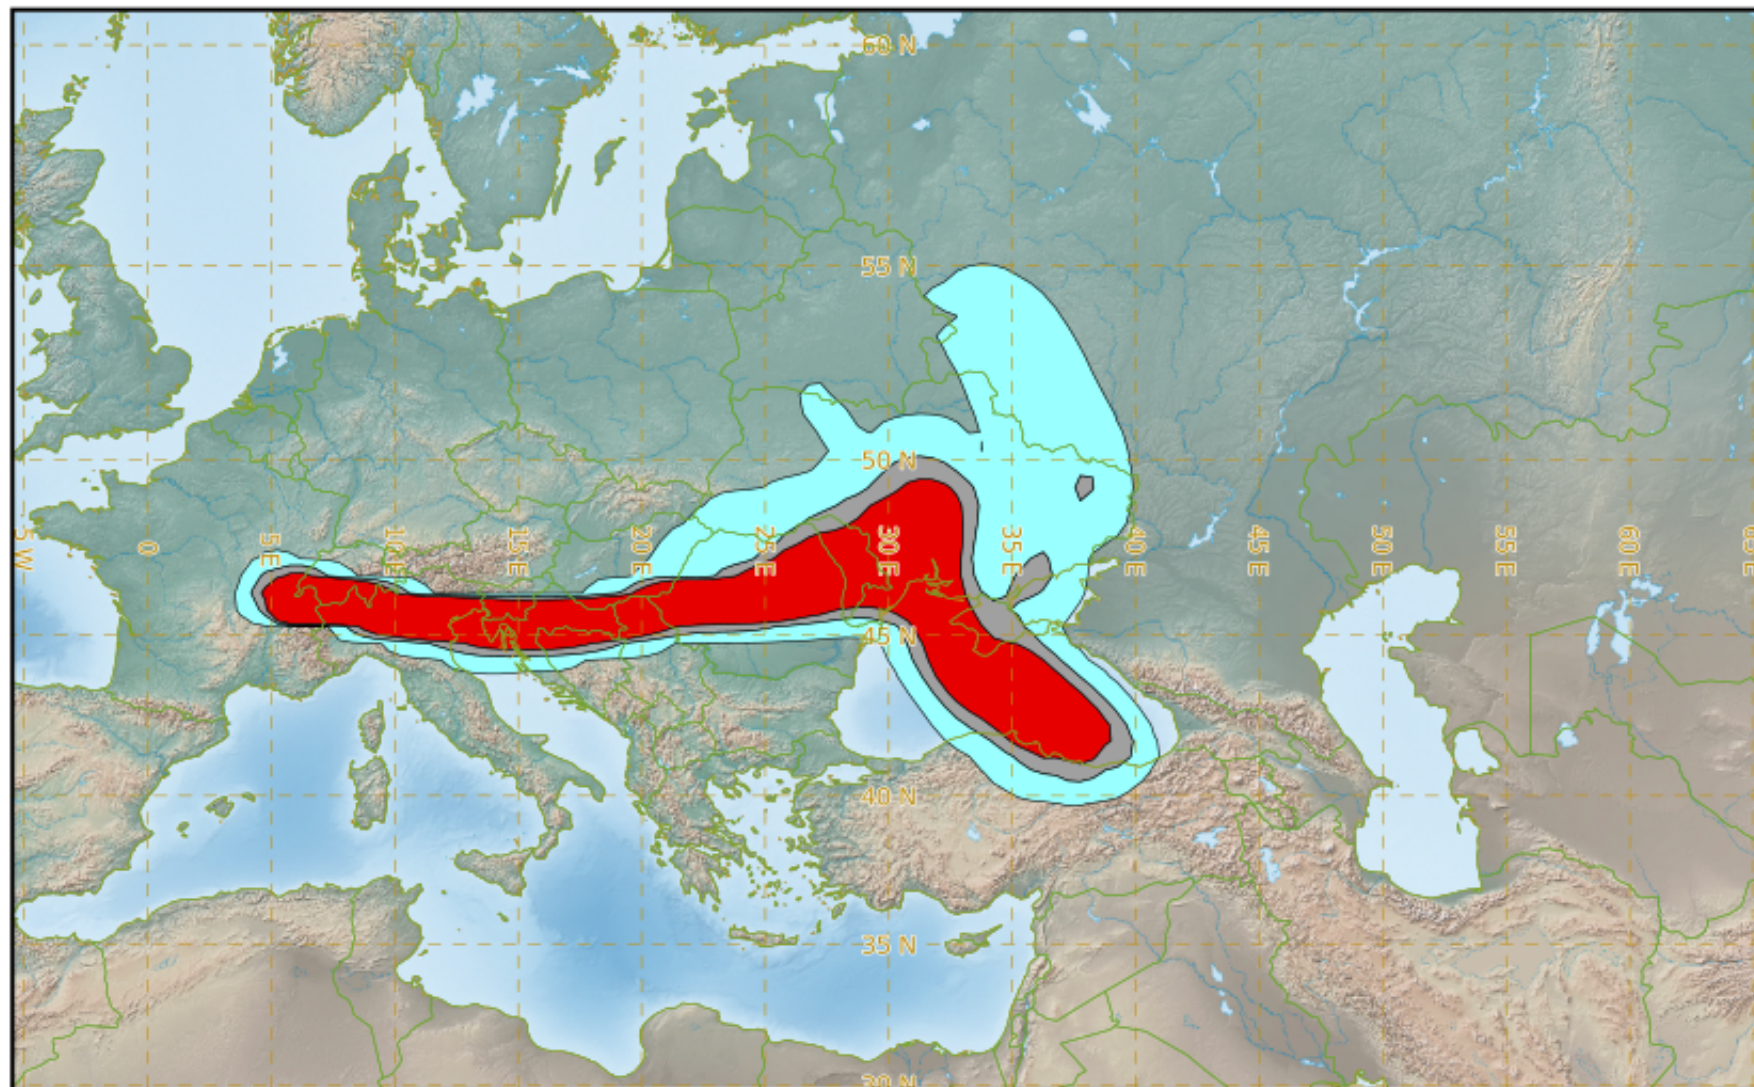

CHAINE DES PUYs EXERCISE EXERCISE EXERCISE

Modelled Ash Concentration from FL200 to FL350

validity : 25/10/2022 08h00 UTC

This is a guidance product, supplemental to the official VAAC Toulouse Volcanic Ash Advisory and Volcanic Ash Graphic products.

VAAC TOULOUSE

CHAINE DES PUYs EXERCISE EXERCISE EXERCISE

Modelled Ash Concentration from FL200 to FL350

validity : 25/10/2022 14h00 UTC

This is a guidance product, supplemental to the official VAAC Toulouse Volcanic Ash Advisory and Volcanic Ash Graphic products.

VAAC TOULOUSE

CHAINE DES PUYs EXERCISE EXERCISE EXERCISE

Modelled Ash Concentration from FL200 to FL350

validity : 25/10/2022 20h00 UTC

This is a guidance product, supplemental to the official VAAC Toulouse Volcanic Ash Advisory and Volcanic Ash Graphic products.