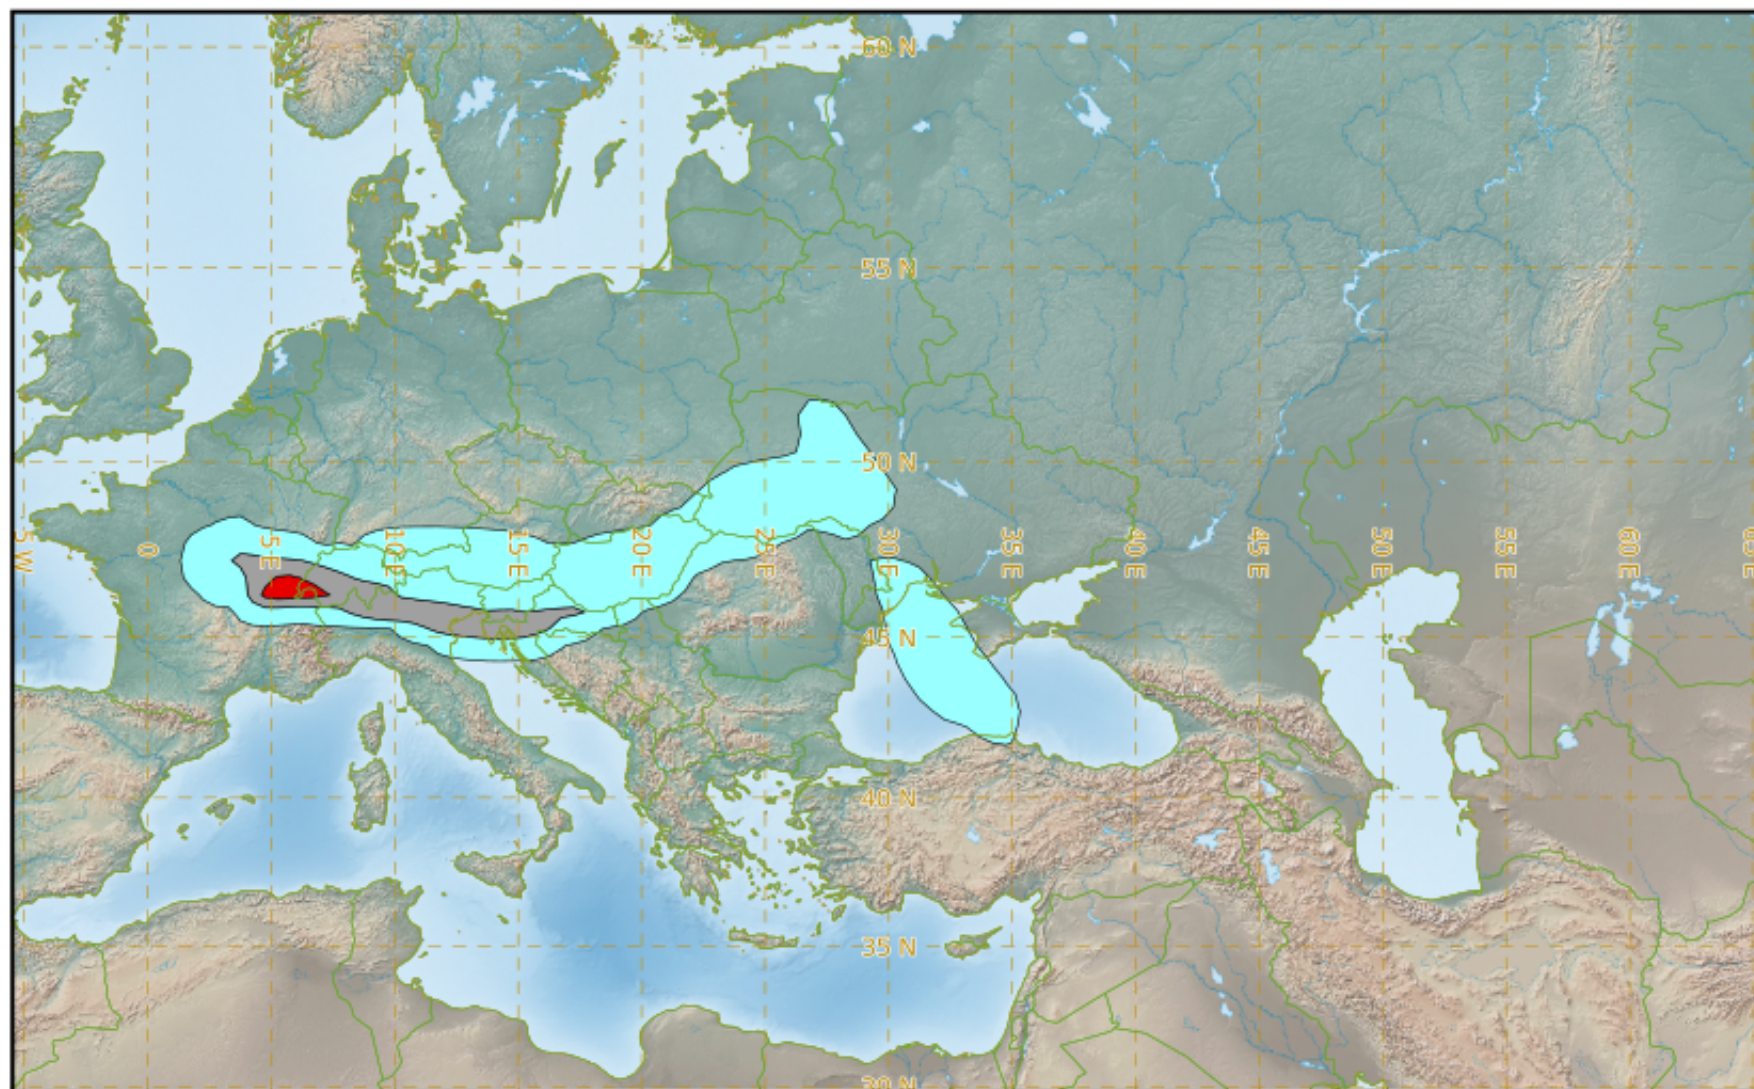

CHAINE DES PUYs EXERCISE EXERCISE EXERCISE

Modelled Ash Concentration from SFC to FL200

validity : 25/10/2022 08h00 UTC

This is a guidance product, supplemental to the official VAAC Toulouse Volcanic Ash Advisory and Volcanic Ash Graphic products.

VAAC TOULOUSE

CHAINE DES PUYs EXERCISE EXERCISE EXERCISE

Modelled Ash Concentration from SFC to FL200

validity : 25/10/2022 14h00 UTC

This is a guidance product, supplemental to the official VAAC Toulouse Volcanic Ash Advisory and Volcanic Ash Graphic products.

VAAC TOULOUSE

CHAINE DES PUYs EXERCISE EXERCISE EXERCISE

Modelled Ash Concentration from SFC to FL200

validity : 25/10/2022 20h00 UTC

This is a guidance product, supplemental to the official VAAC Toulouse Volcanic Ash Advisory and Volcanic Ash Graphic products.