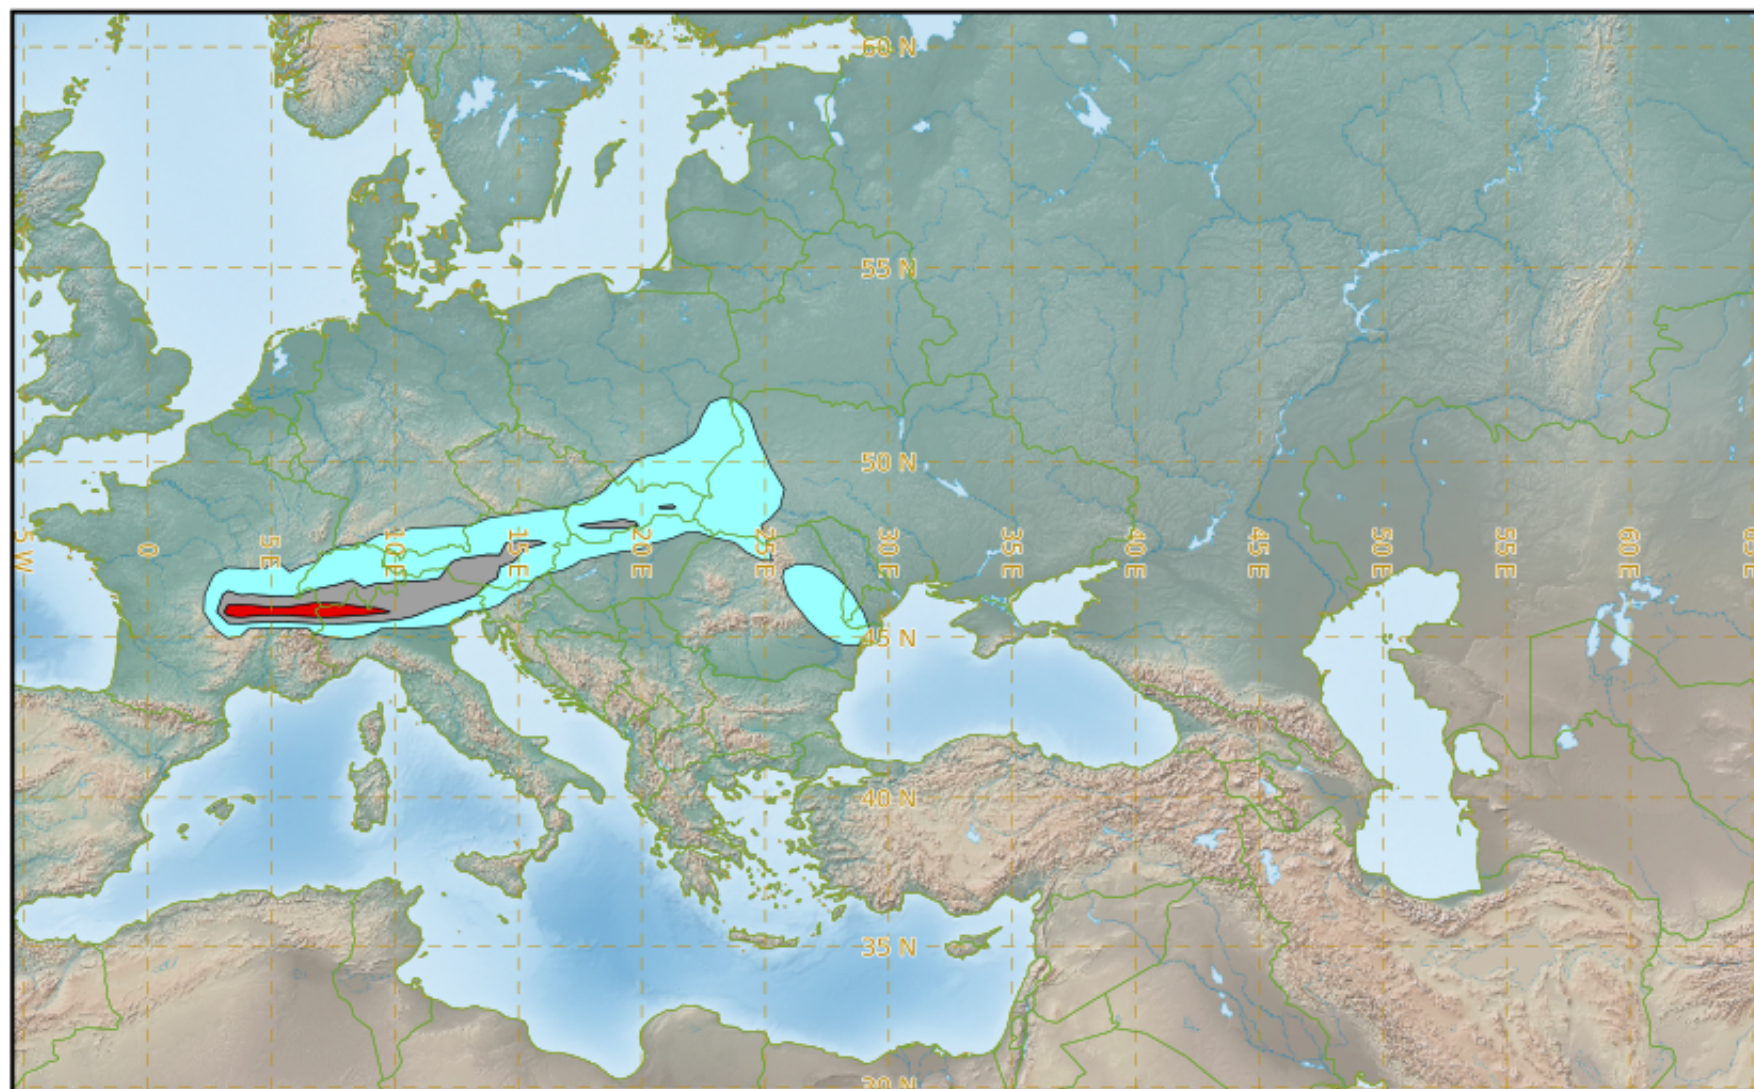

CHAINE DES PUYs EXERCISE EXERCISE EXERCISE

Modelled Ash Concentration from SFC to FL200

validity : 25/10/2022 08h00 UTC

This is a guidance product, supplemental to the official VAAC Toulouse Volcanic Ash Advisory and Volcanic Ash Graphic products.

VAAC TOULOUSE

CHAINE DES PUYs EXERCISE EXERCISE EXERCISE

Modelled Ash Concentration from SFC to FL200

validity : 25/10/2022 14h00 UTC

This is a guidance product, supplemental to the official VAAC Toulouse Volcanic Ash Advisory and Volcanic Ash Graphic products.

VAAC TOULOUSE

CHAINE DES PUYs EXERCISE EXERCISE EXERCISE

Modelled Ash Concentration from SFC to FL200

validity : 25/10/2022 20h00 UTC

This is a guidance product, supplemental to the official VAAC Toulouse Volcanic Ash Advisory and Volcanic Ash Graphic products.