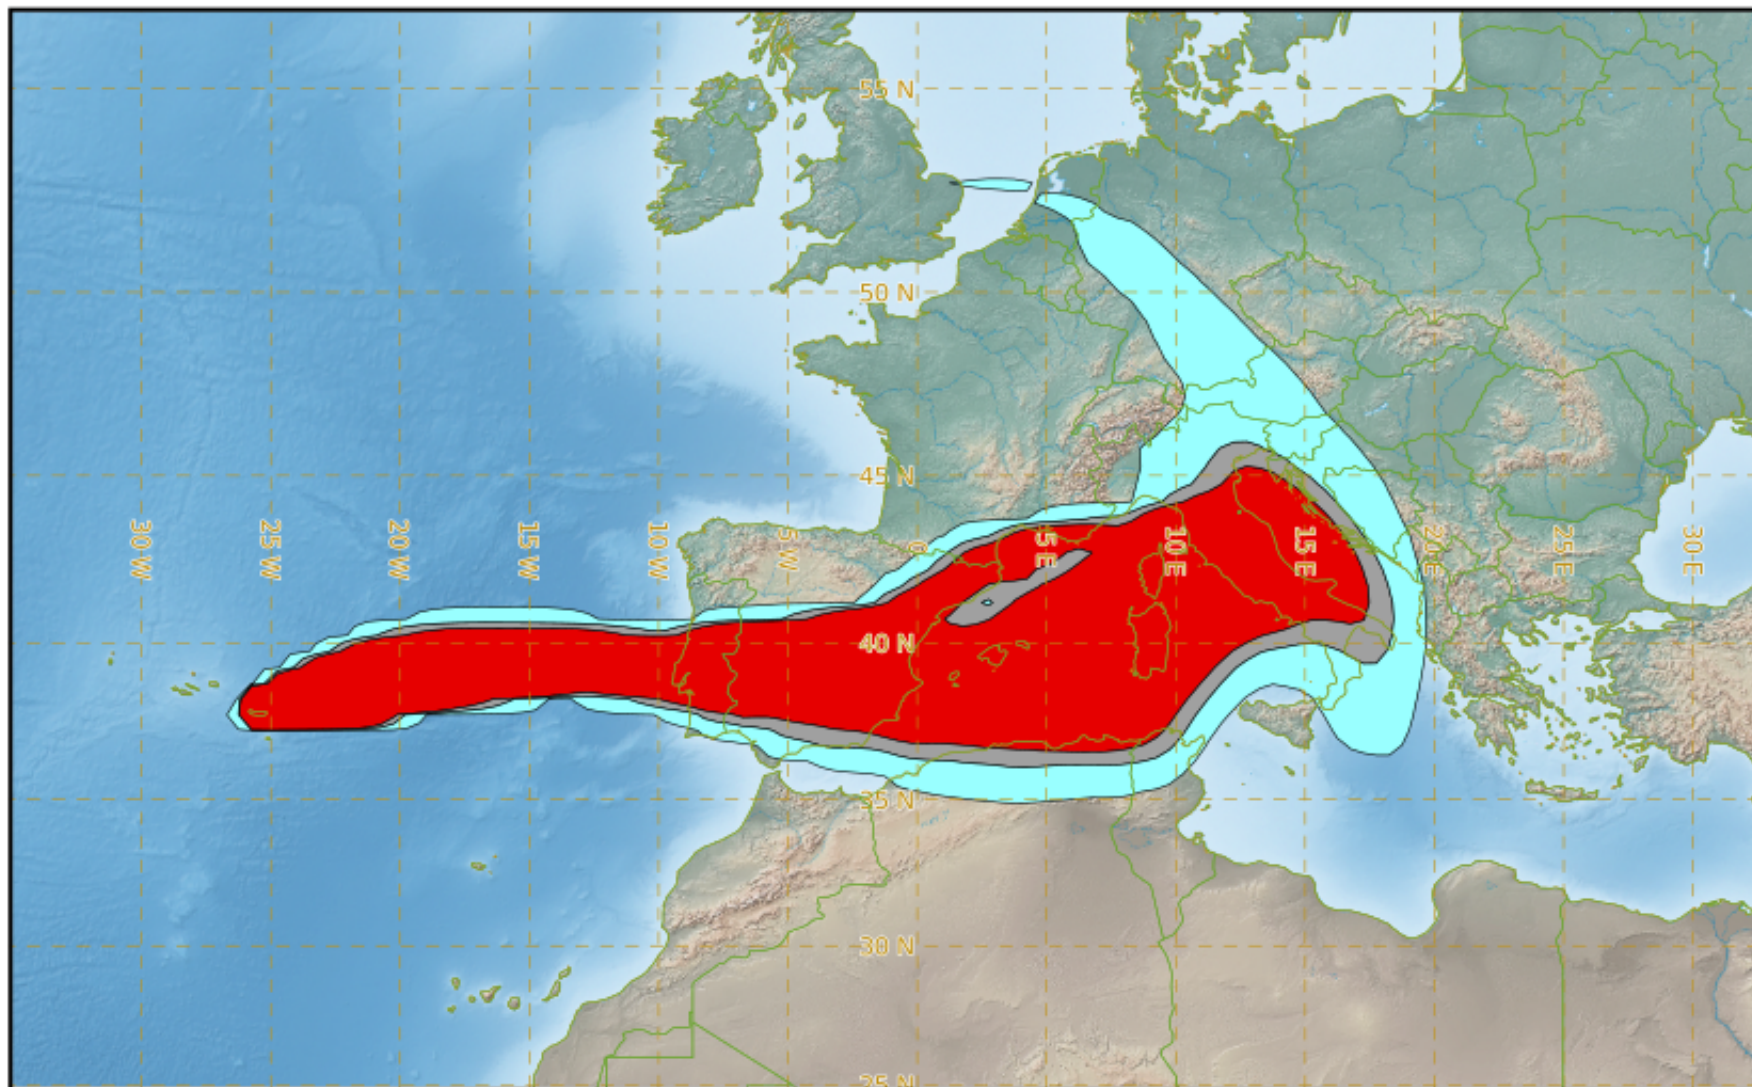

SETE CIDADES EXERCISE VOLCAZO 22.01 EXERCISE Modelled Ash Concentration from FL350 to FL550 validity : 08/04/2022 03h00 UTC

This is a guidance product, supplemental to the official VAAC Toulouse Volcanic Ash Advisory and Volcanic Ash Graphic products.

VAAC TOULOUSE