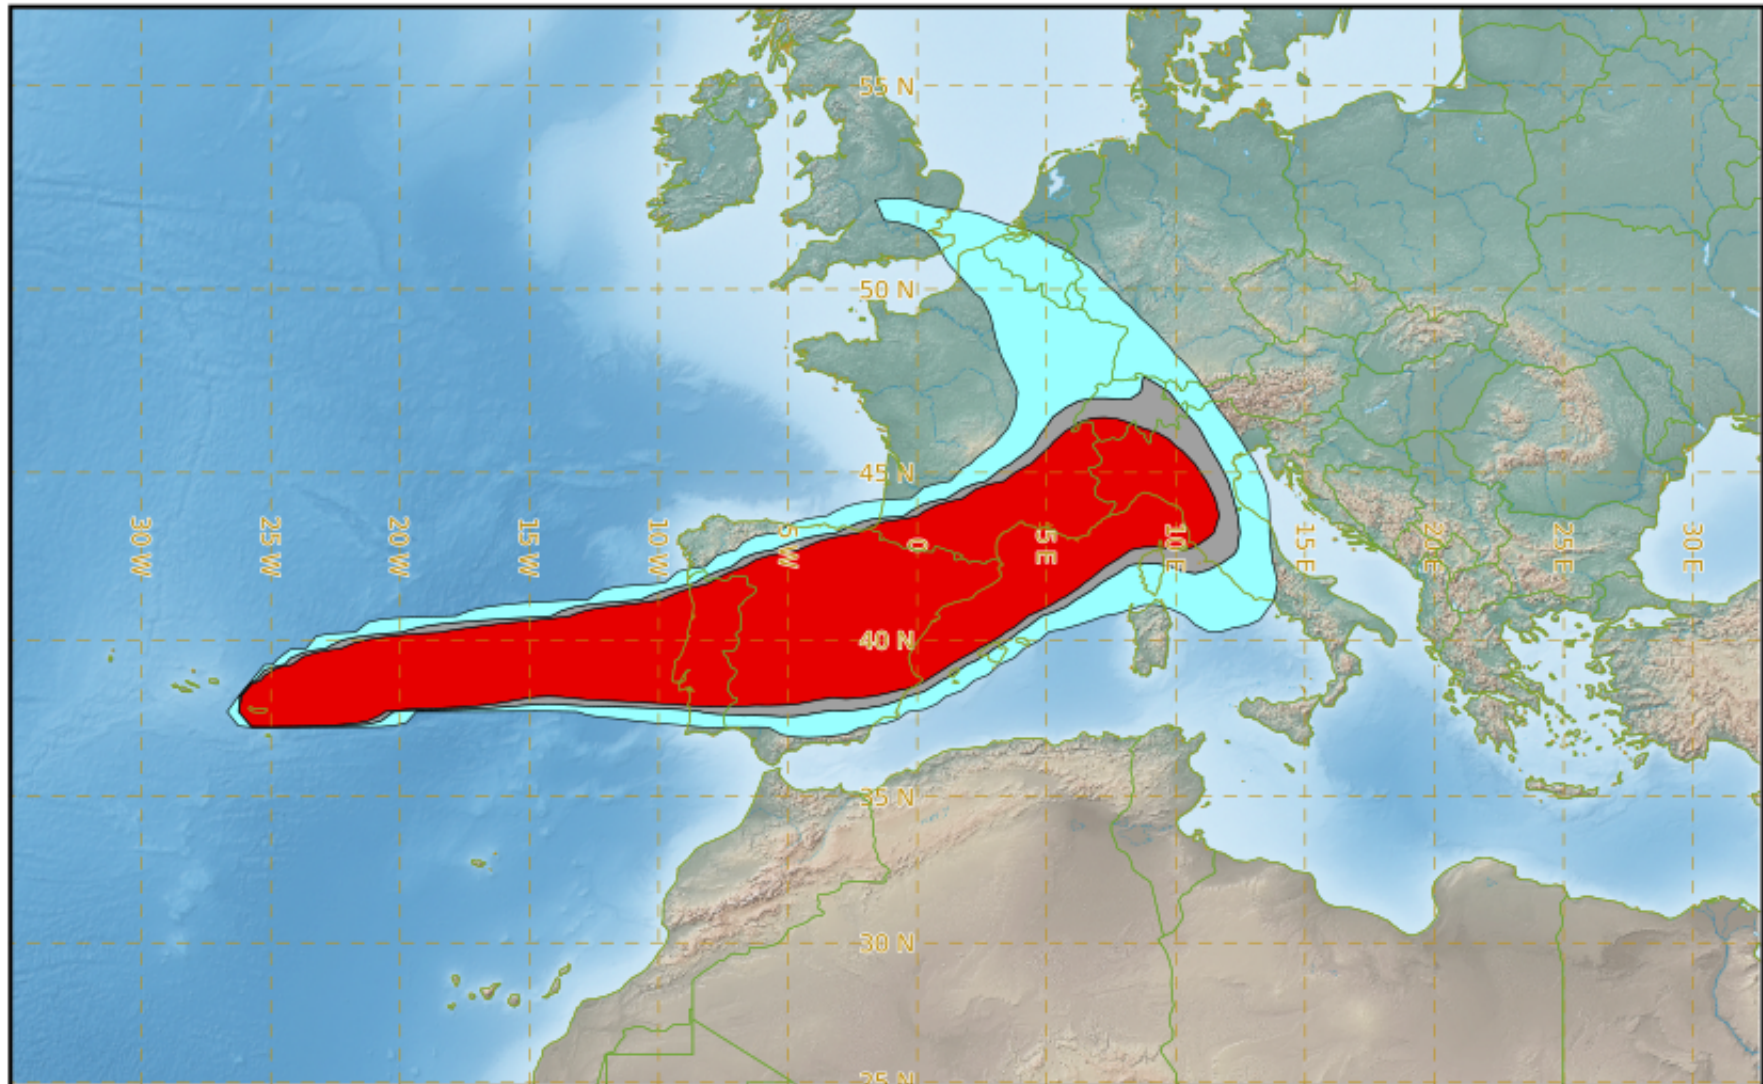

SETE CIDADES EXERCISE VOLCAZO 22.01 EXERCISE

Modelled Ash Concentration from FL350 to FL550

validity : 07/04/2022 21h00 UTC

This is a guidance product, supplemental to the official VAAC Toulouse Volcanic Ash Advisory and Volcanic Ash Graphic products.

VAAC TOULOUSE