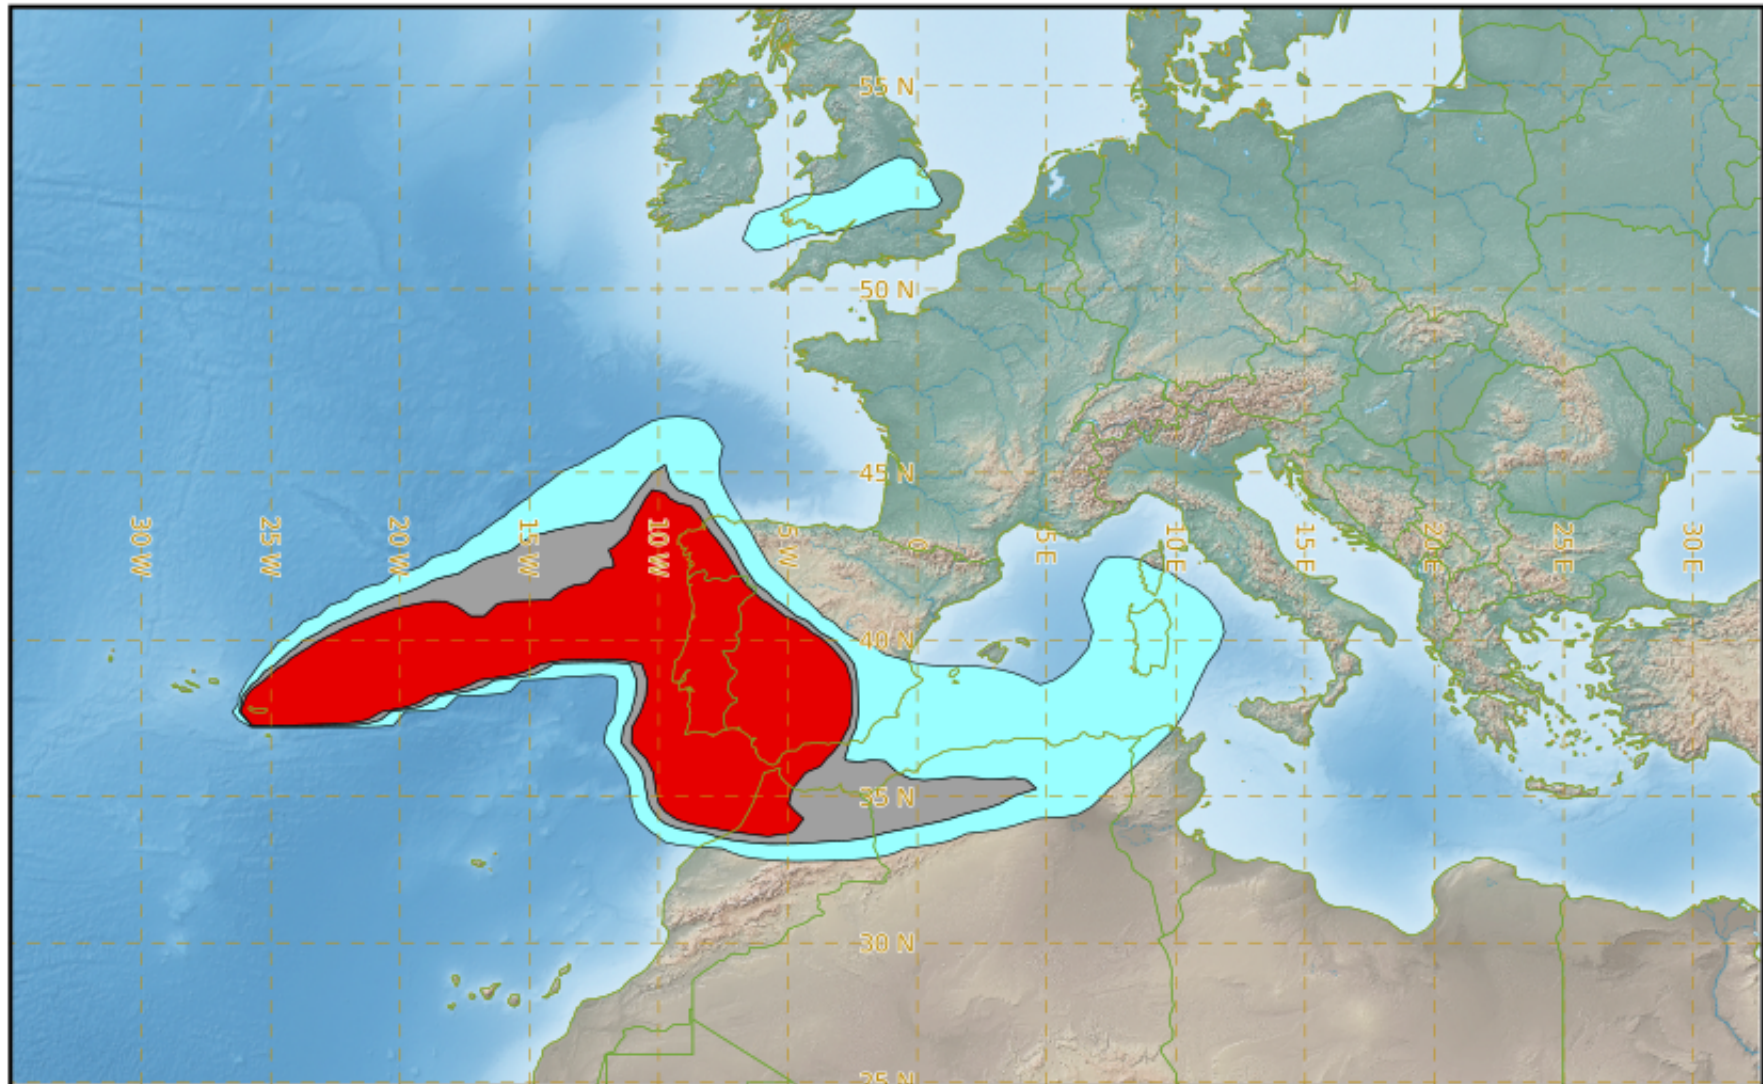

SETE CIDADES EXERCISE VOLCAZO 22.01 EXERCISE

Modelled Ash Concentration from SFC to FL200

validity : 08/04/2022 03h00 UTC

This is a guidance product, supplemental to the official VAAC Toulouse Volcanic Ash Advisory and Volcanic Ash Graphic products.

VAAC TOULOUSE