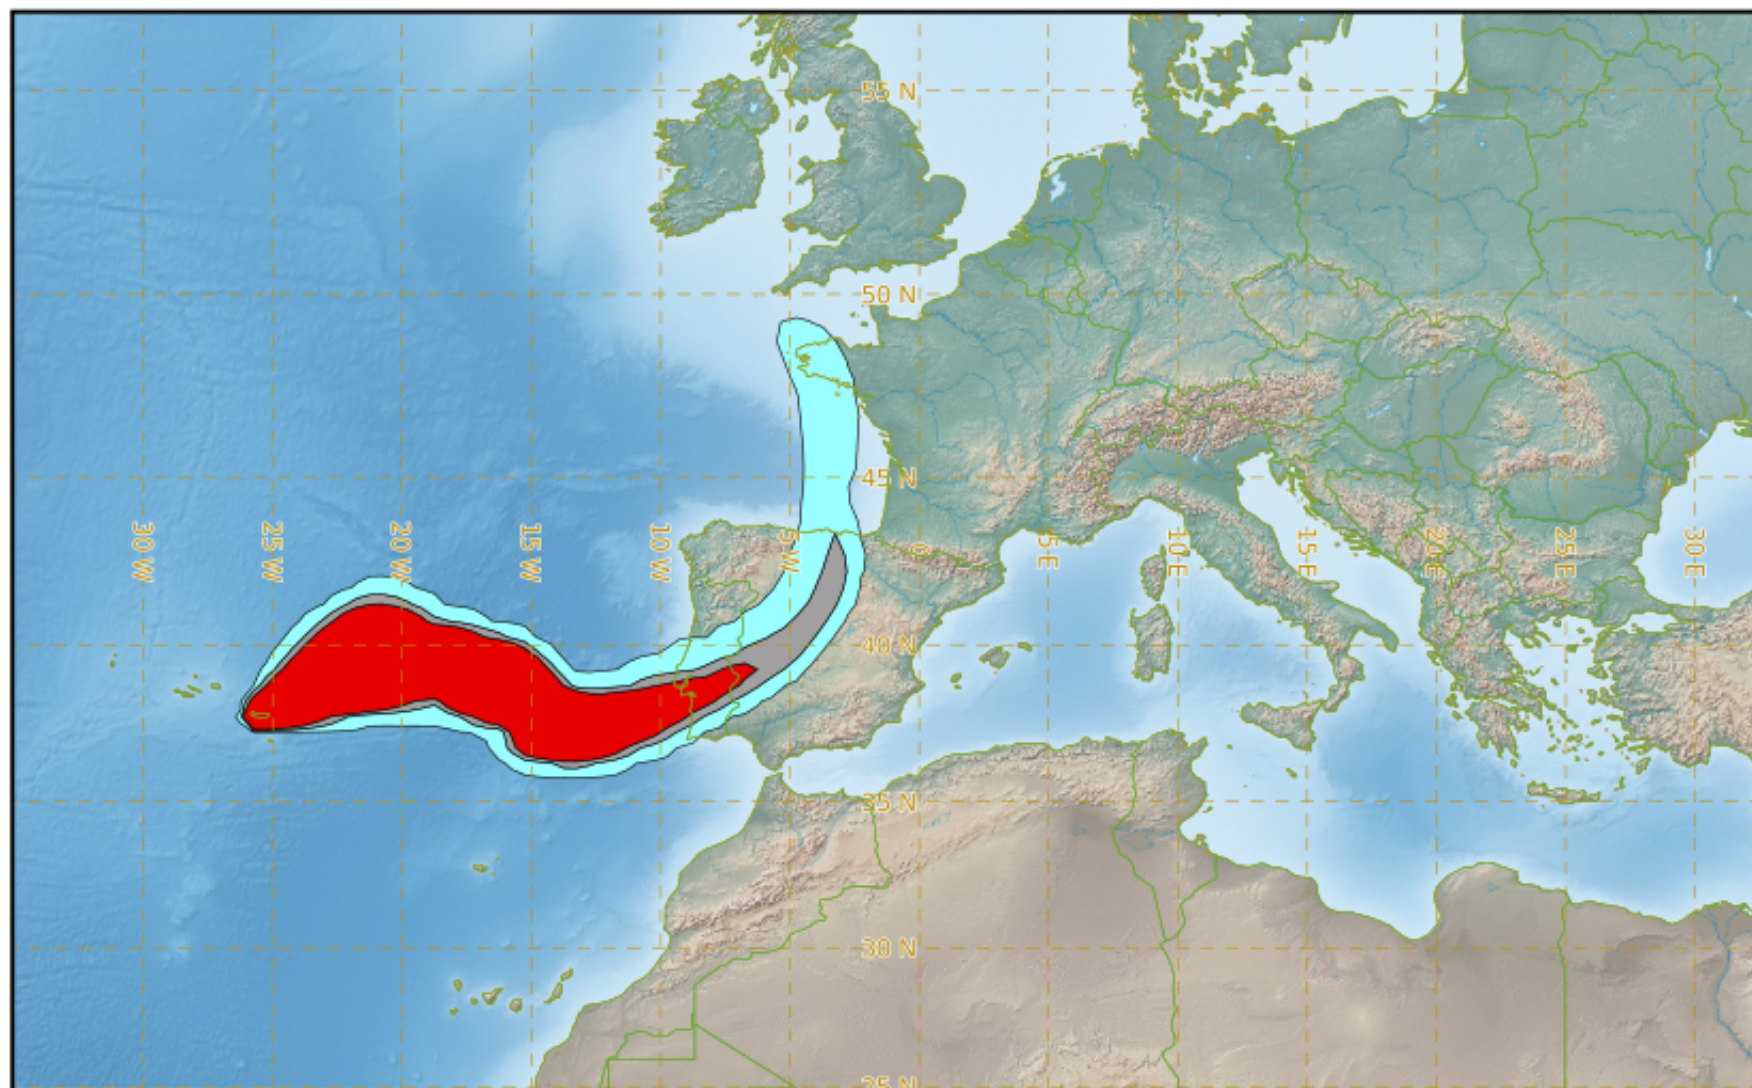

SETE CIDADES EXERCISE VOLCAZO 22.01 EXERCISE

Modelled Ash Concentration from SFC to FL200

validity : 07/04/2022 09h00 UTC

This is a guidance product, supplemental to the official VAAC Toulouse Volcanic Ash Advisory and Volcanic Ash Graphic products.

VAAC TOULOUSE

SETE CIDADES EXERCISE VOLCAZO 22.01 EXERCISE

Modelled Ash Concentration from SFC to FL200

validity : 07/04/2022 15h00 UTC

This is a guidance product, supplemental to the official VAAC Toulouse Volcanic Ash Advisory and Volcanic Ash Graphic products.

VAAC TOULOUSE

SETE CIDADES EXERCISE VOLCAZO 22.01 EXERCISE

Modelled Ash Concentration from SFC to FL200

validity : 07/04/2022 21h00 UTC

This is a guidance product, supplemental to the official VAAC Toulouse Volcanic Ash Advisory and Volcanic Ash Graphic products.