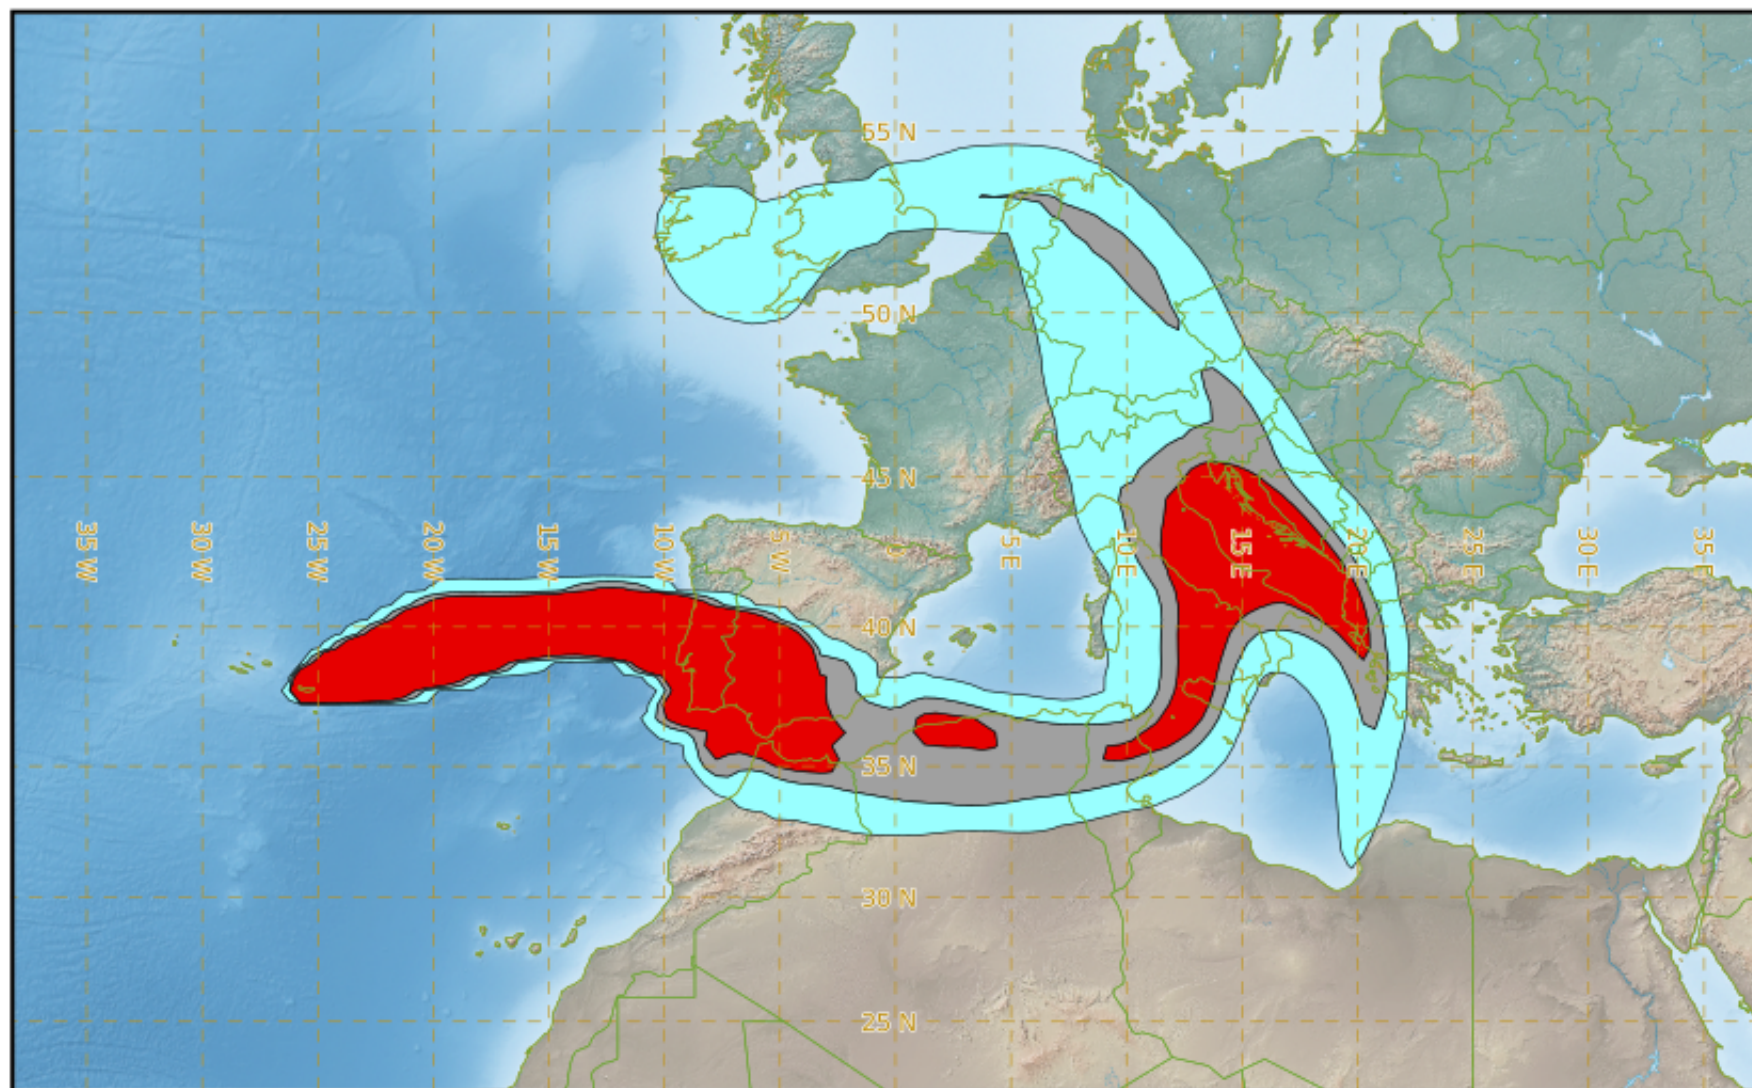

SETE CIDADES EXERCISE VOLCAZO 22.01 EXERCISE

Modelled Ash Concentration from FL200 to FL350

validity : 08/04/2022 06h00 UTC

This is a guidance product, supplemental to the official VAAC Toulouse Volcanic Ash Advisory and Volcanic Ash Graphic products.

VAAC TOULOUSE