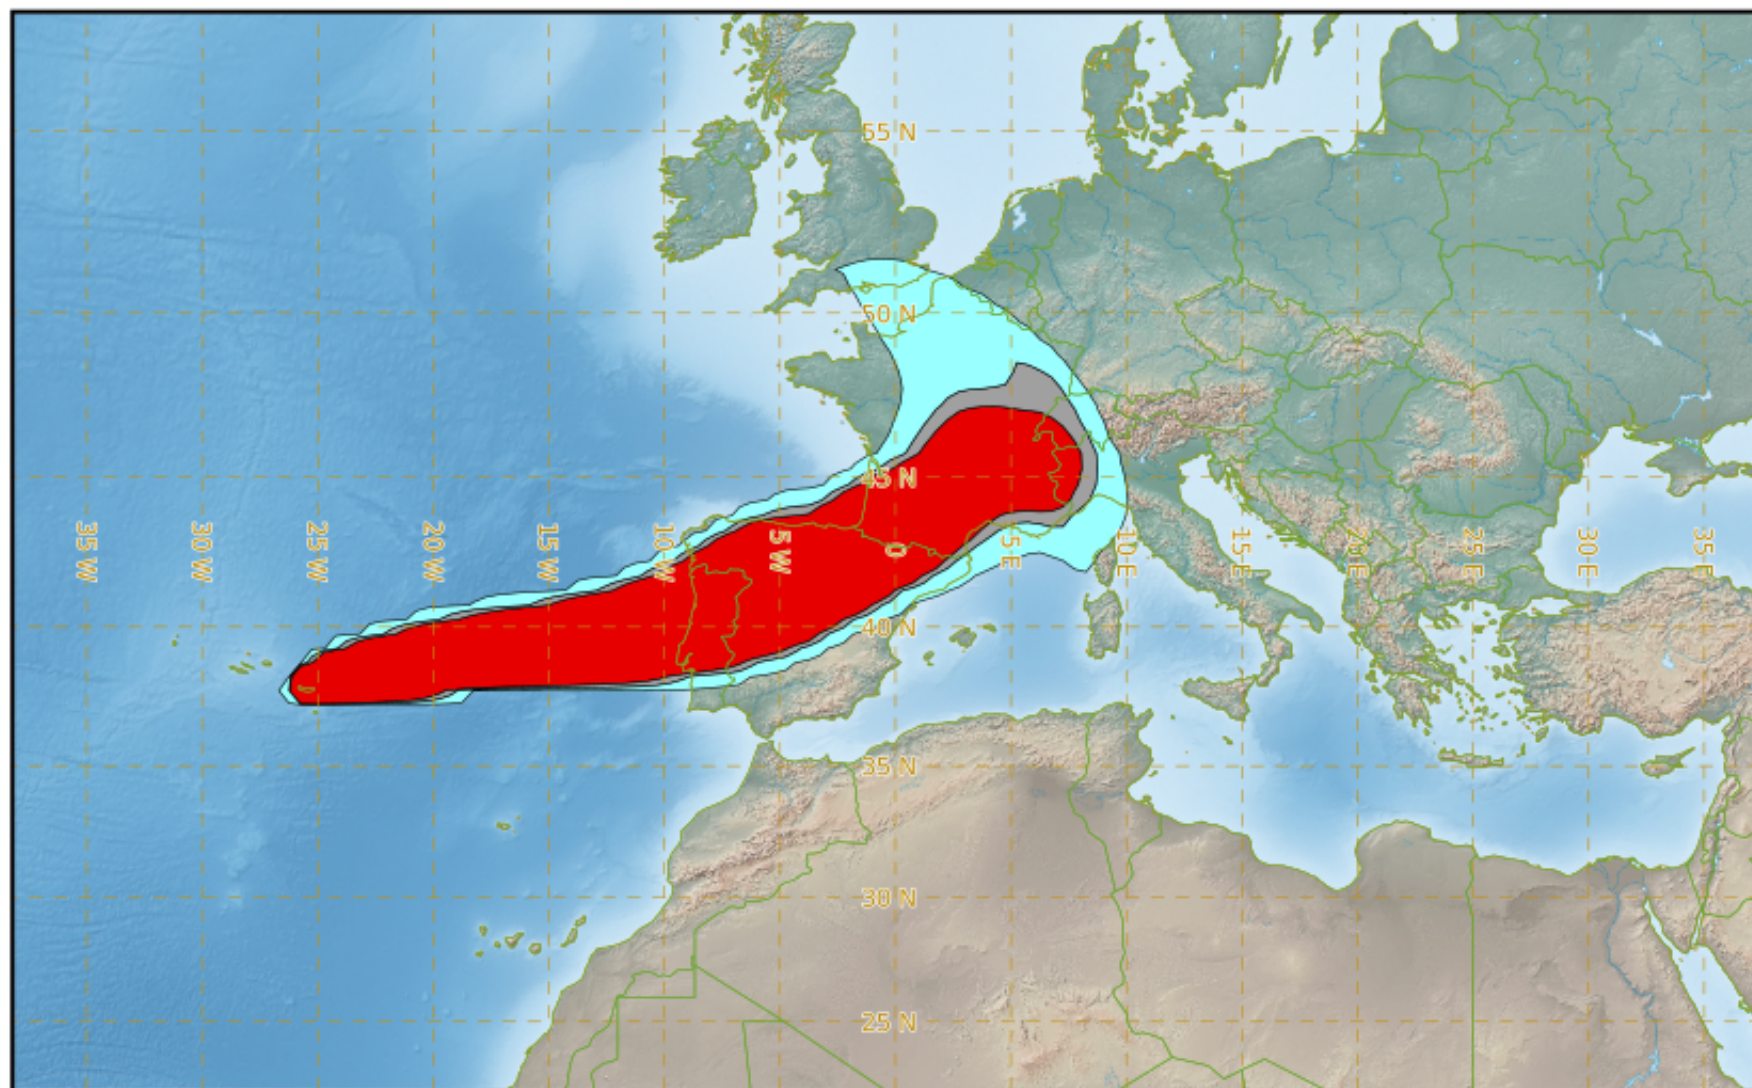

SETE CIDADES EXERCISE VOLCAZO 22.01 EXERCISE Modelled Ash Concentration from FL350 to FL550 validity : 07/04/2022 18h00 UTC

This is a guidance product, supplemental to the official VAAC Toulouse Volcanic Ash Advisory and Volcanic Ash Graphic products.

VAAC TOULOUSE