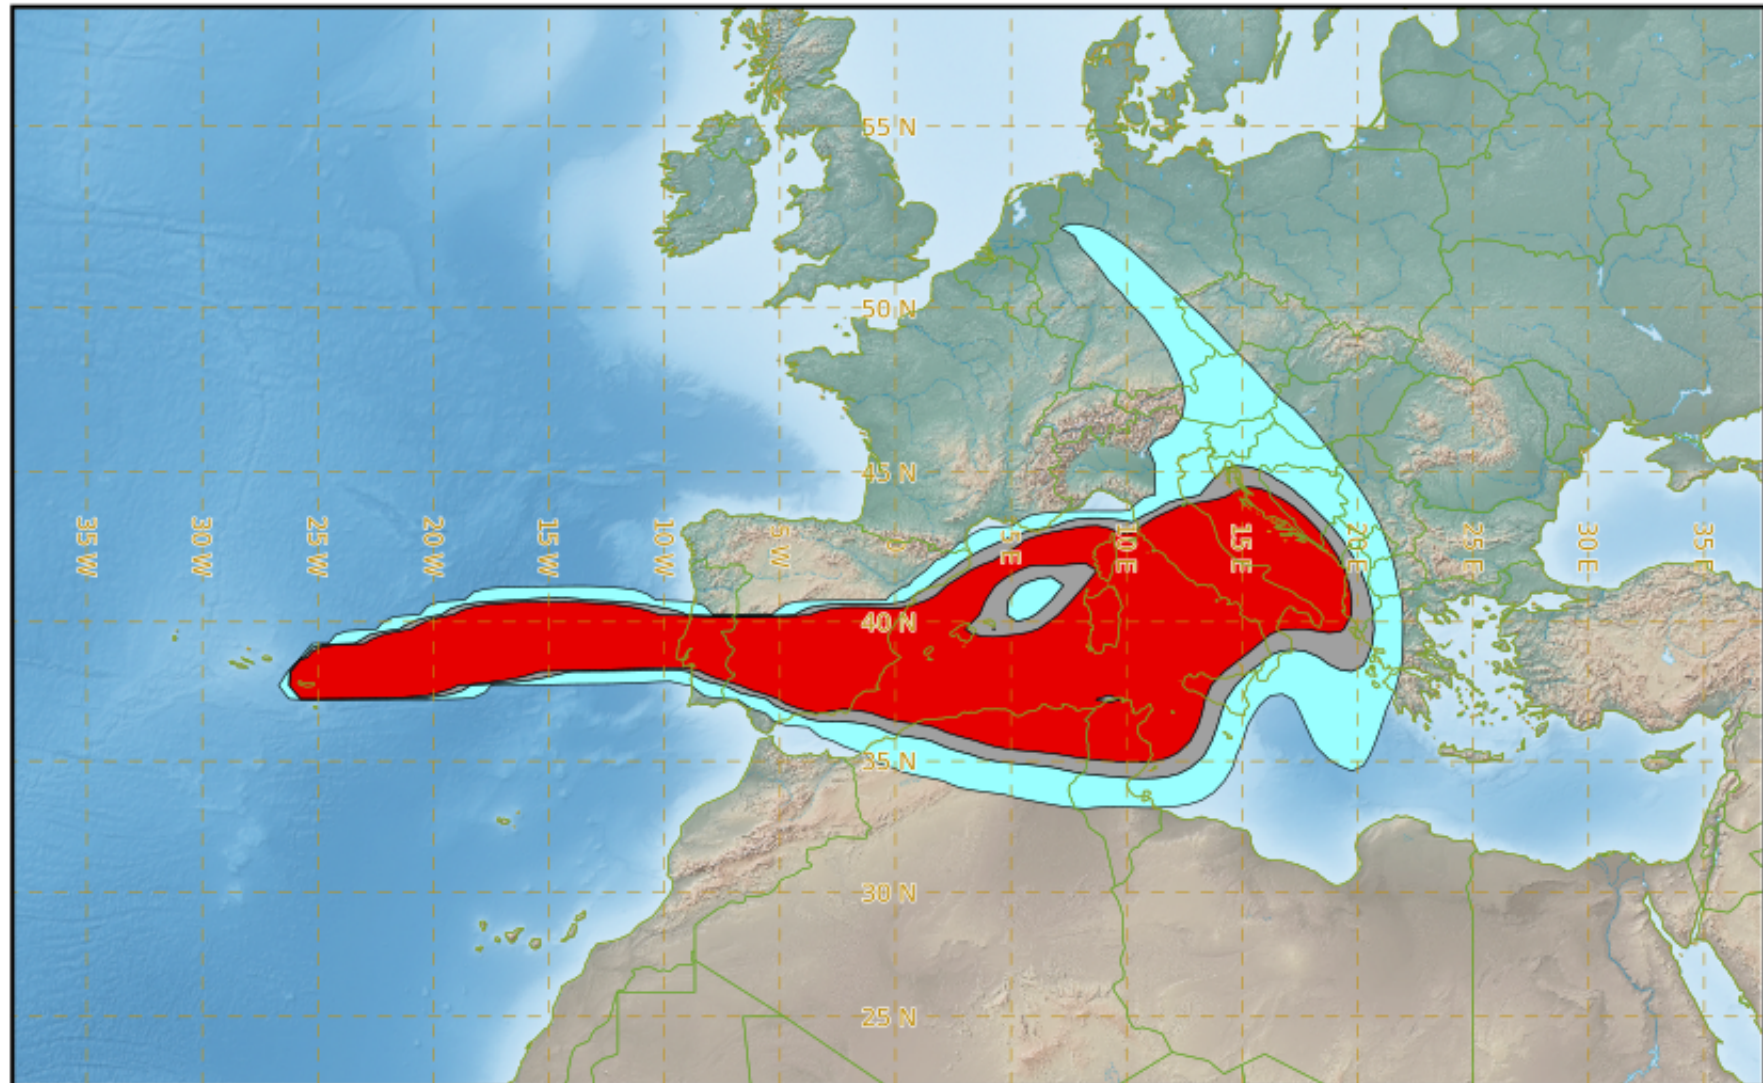

SETE CIDADES EXERCISE VOLCAZO 22.01 EXERCISE

Modelled Ash Concentration from FL350 to FL550

validity : 08/04/2022 06h00 UTC

This is a guidance product, supplemental to the official VAAC Toulouse Volcanic Ash Advisory and Volcanic Ash Graphic products.

VAAC TOULOUSE