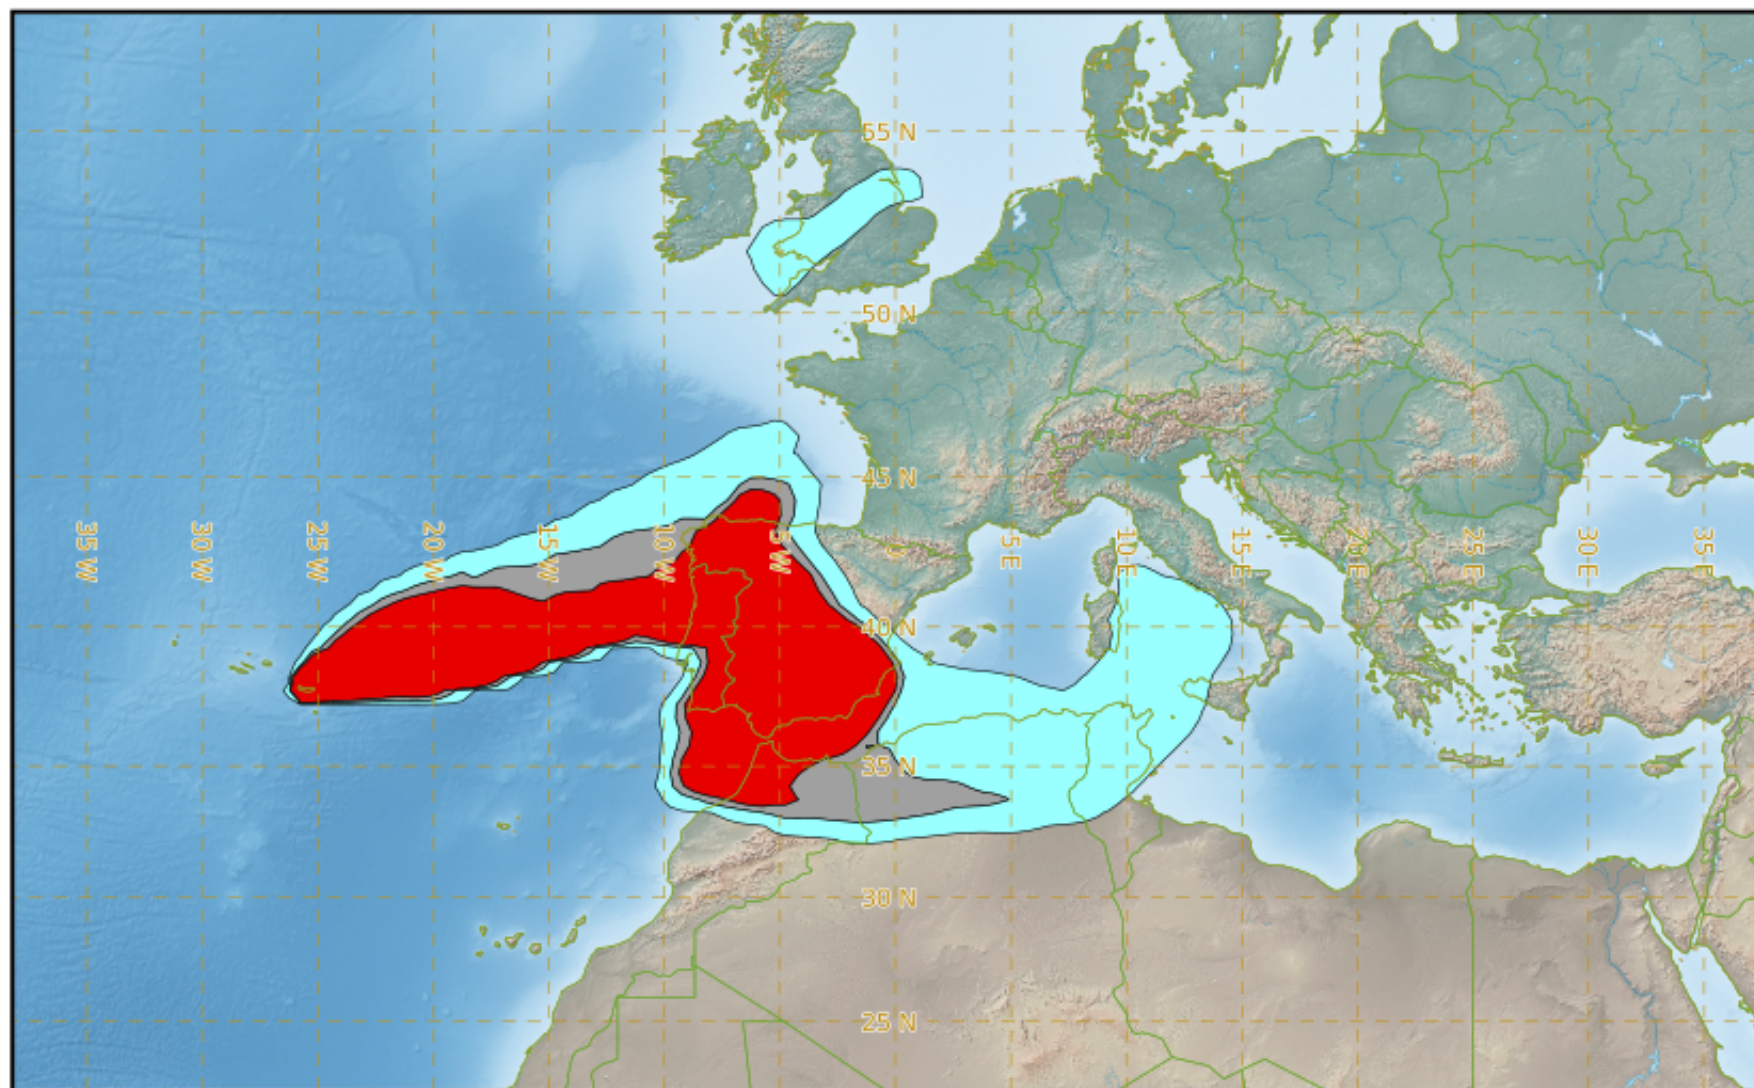

SETE CIDADES EXERCISE VOLCAZO 22.01 EXERCISE

Modelled Ash Concentration from SFC to FL200

validity : 08/04/2022 06h00 UTC

This is a guidance product, supplemental to the official VAAC Toulouse Volcanic Ash Advisory and Volcanic Ash Graphic products.

VAAC TOULOUSE