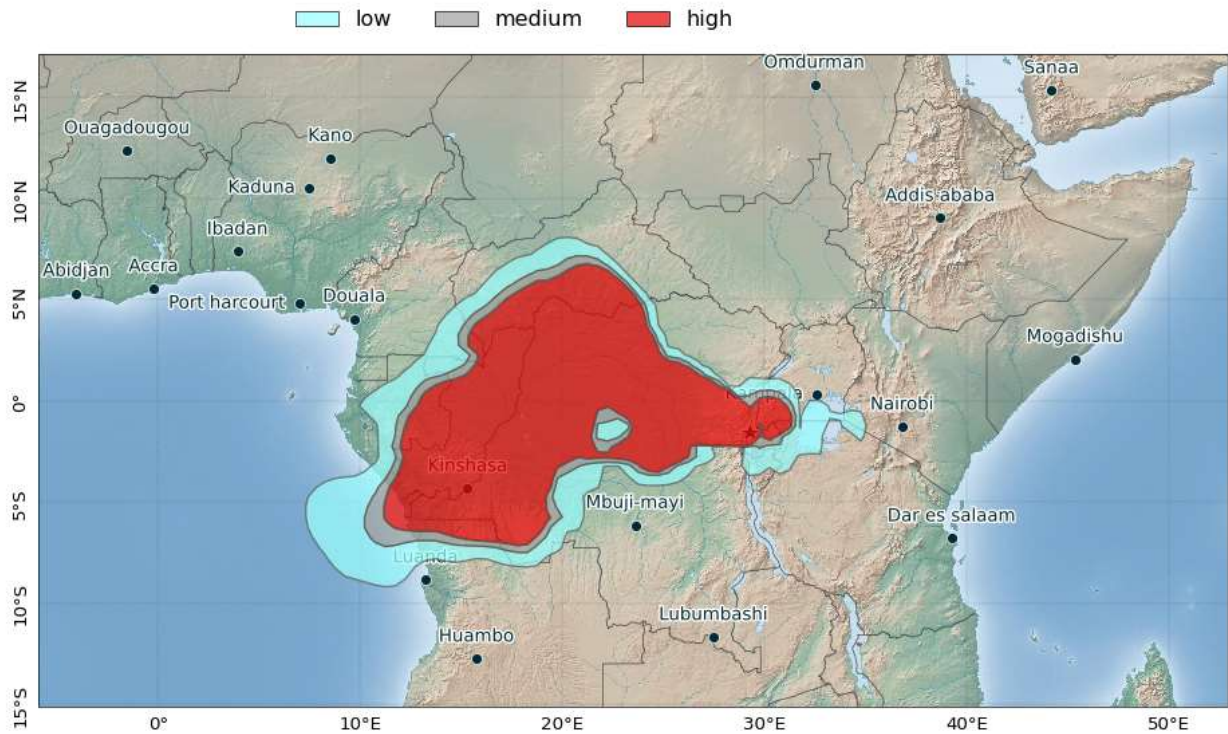

volcafi_2023 - ash concentration from FL200 to FL350

valid at 2023/12/07 10:00 UTC

EXERCISE !!! EXERCISE !!! EXERCISE !!!

This is a guidance product, supplemental to the official VAAC Toulouse Volcanic Ash Advisory and Volcanic Ash Graphic products.

All concentrations are subject to a level of uncertainty relative to errors in the estimation of the eruption strength.

volcafi_2023 - ash concentration from FL200 to FL350

valid at 2023/12/07 16:00 UTC