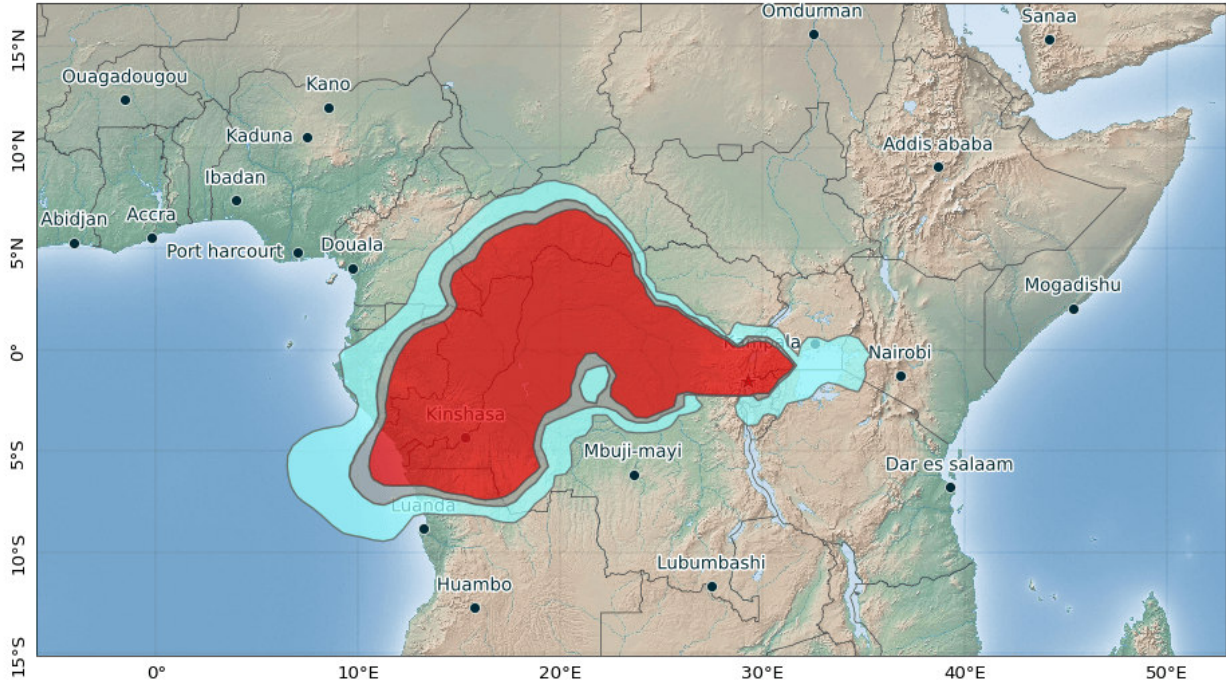

**volcafi\_2023 - ash concentration from FL200 to FL350**

valid at 2023/12/07 12:00 UTC

**EXERCISE !!! EXERCISE !!! EXERCISE !!!**

This is a guidance product, supplemental to the official VAAC Toulouse Volcanic Ash Advisory and Volcanic Ash Graphic products.

All concentrations are subject to a level of uncertainty relative to errors in the estimation of the eruption strength.

low medium high

**volcafi\_2023 - ash concentration from FL200 to FL350**

valid at 2023/12/07 18:00 UTC