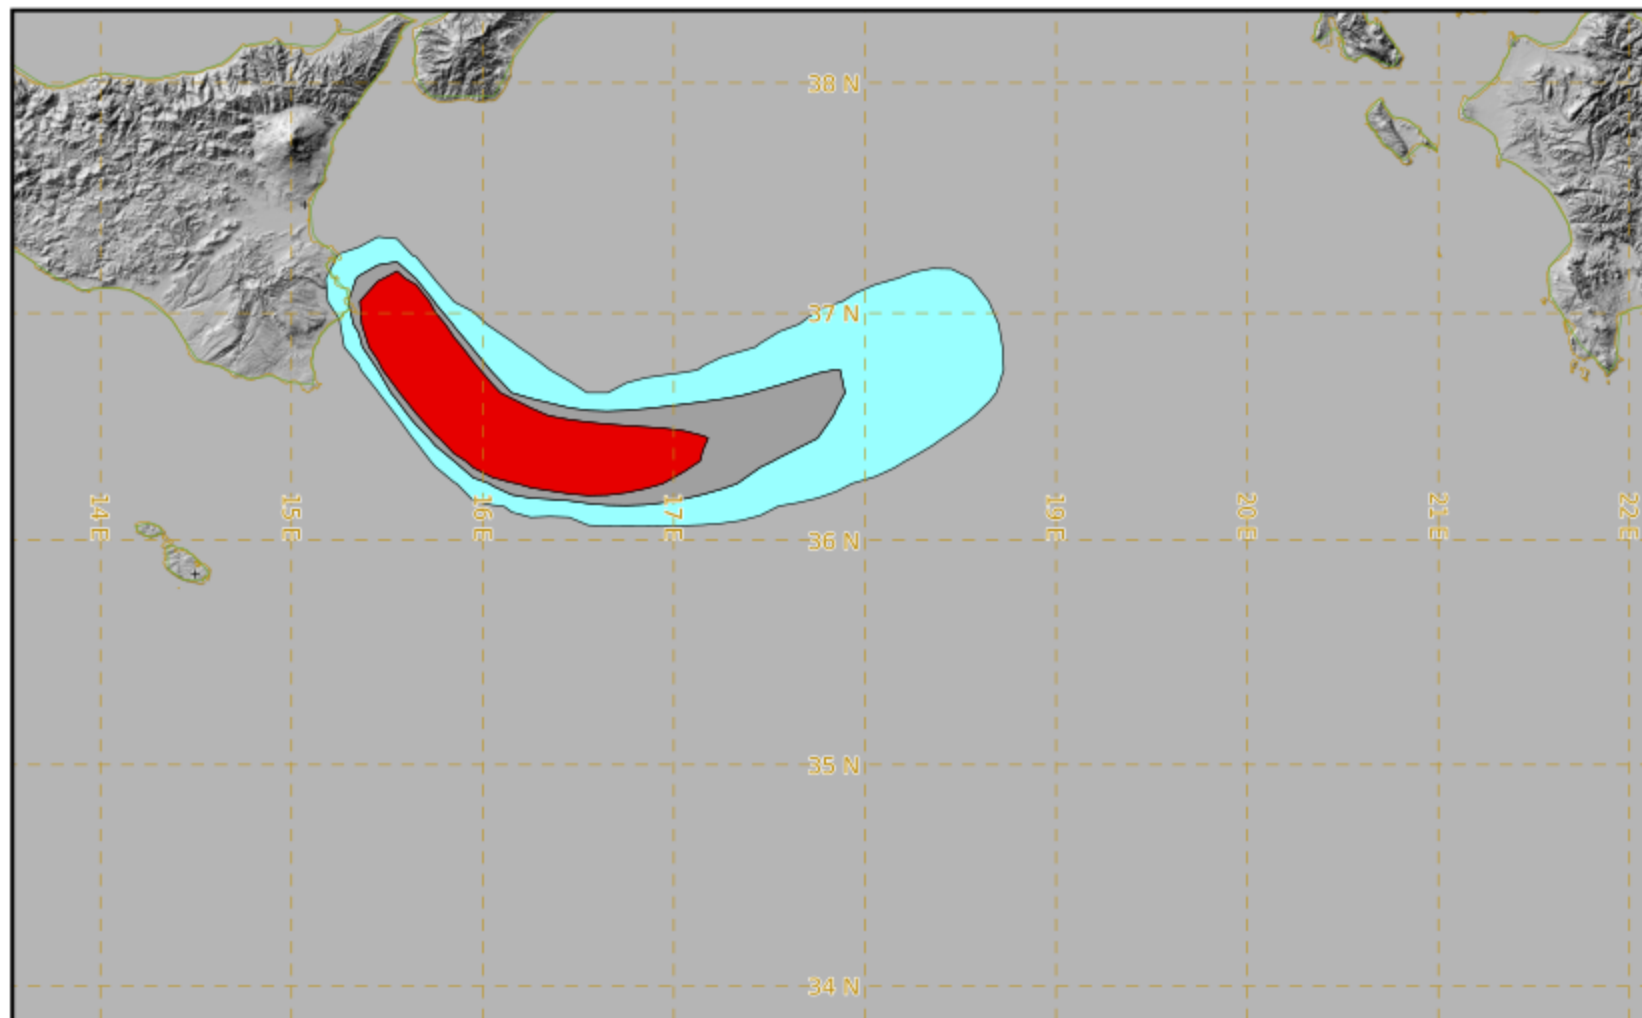

ETNA

Modelled Ash Concentration from FL200 to FL350

validity : 04/08/2024 09h00 UTC

This is a guidance product, supplemental to the official VAAC Toulouse Volcanic Ash Advisory and Volcanic Ash Graphic products.

VAAC TOULOUSE