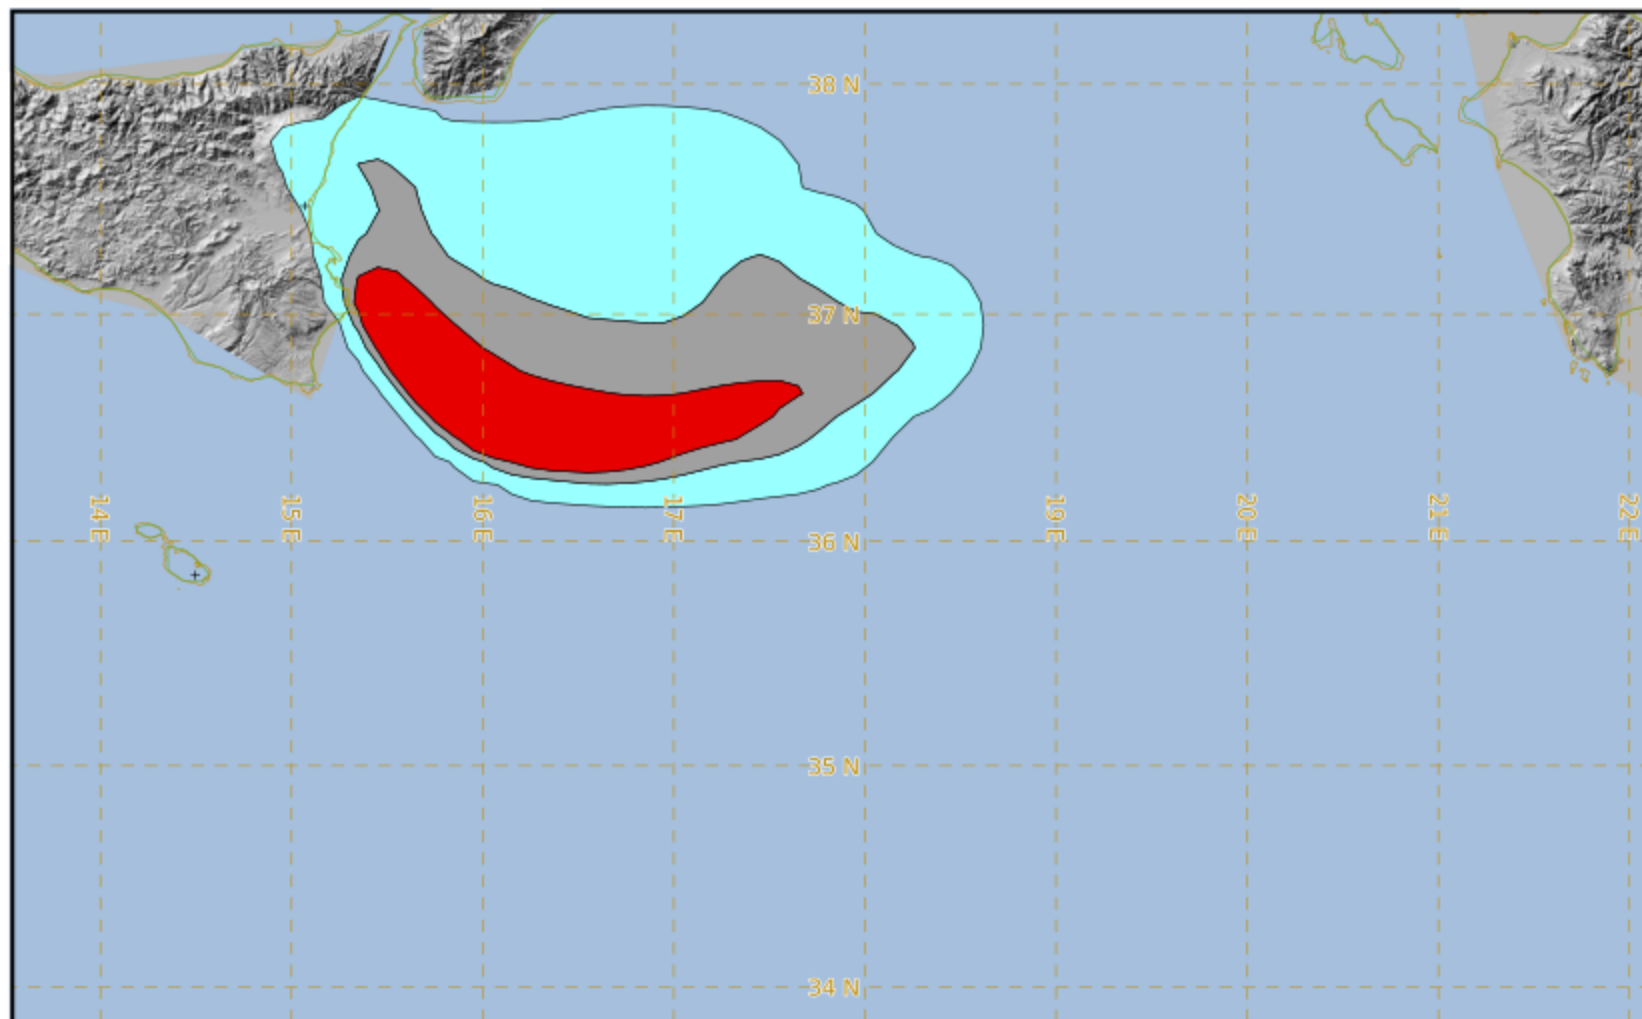

ETNA

Modelled Ash Concentration from SFC to FL200

validity : 04/08/2024 09h00 UTC

This is a guidance product, supplemental to the official VAAC Toulouse Volcanic Ash Advisory and Volcanic Ash Graphic products.

VAAC TOULOUSE