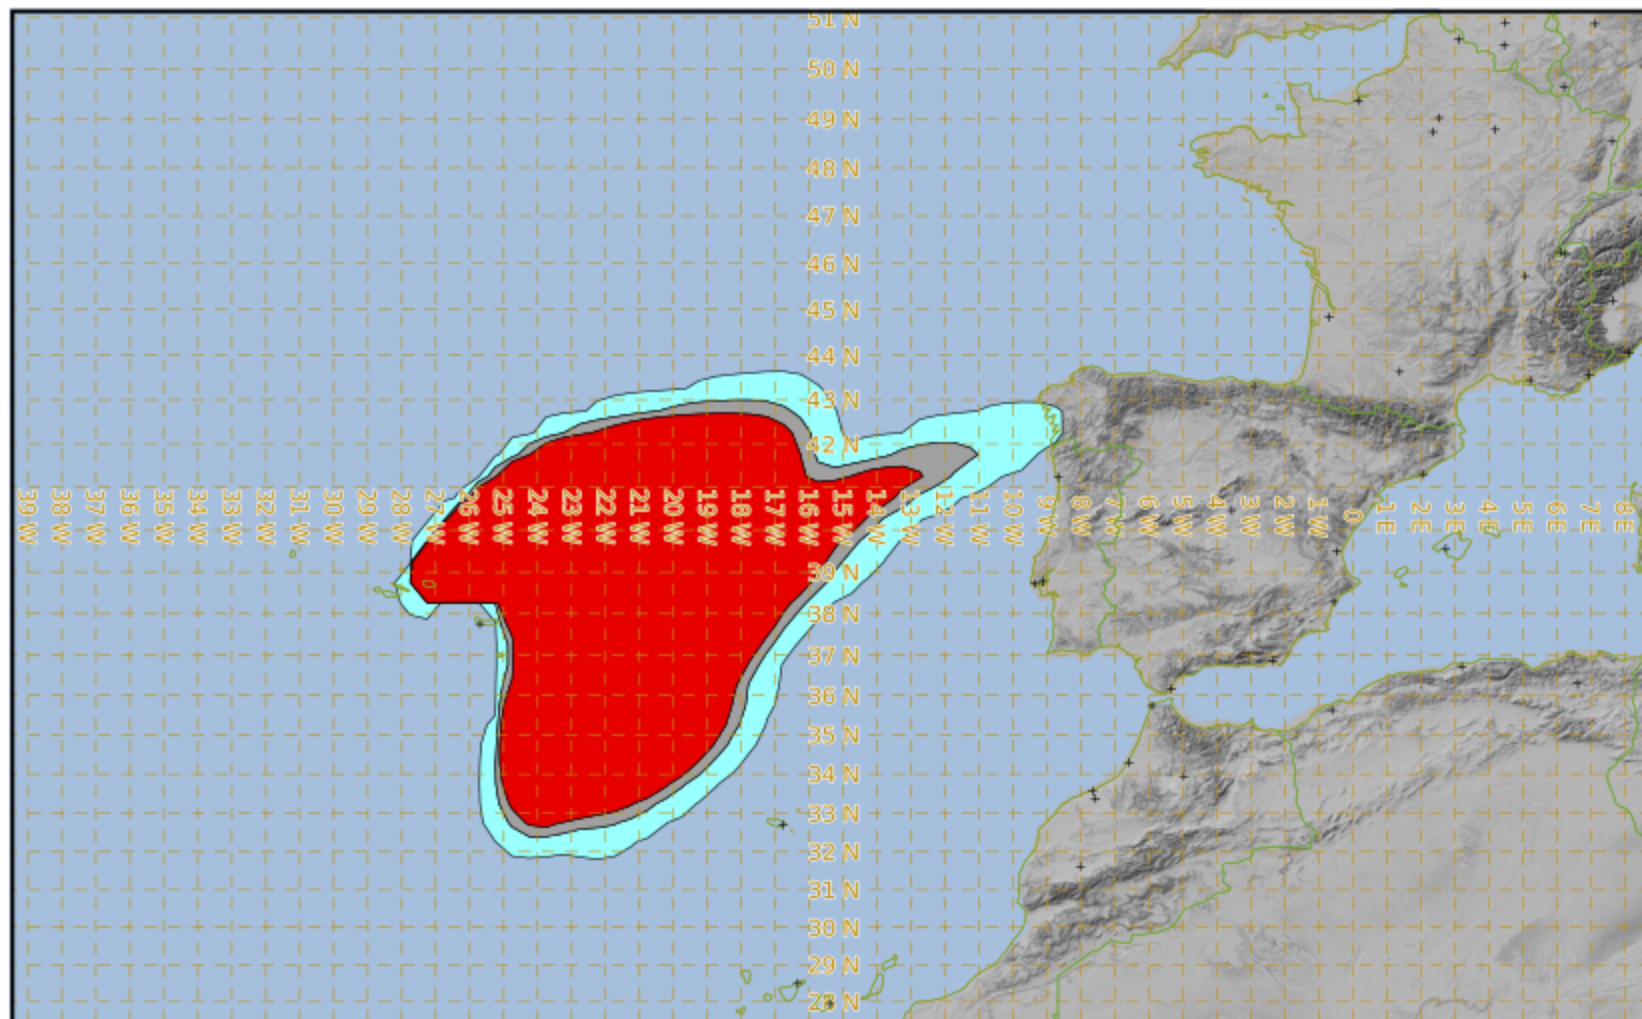

TERCEIRA EXERCISE VOLCEX24 EXERCISE

Modelled Ash Concentration from FL200 to FL350

validity : 19/11/2024 20h00 UTC

This is a guidance product, supplemental to the official VAAC Toulouse Volcanic Ash Advisory and Volcanic Ash Graphic products.

VAAC TOULOUSE