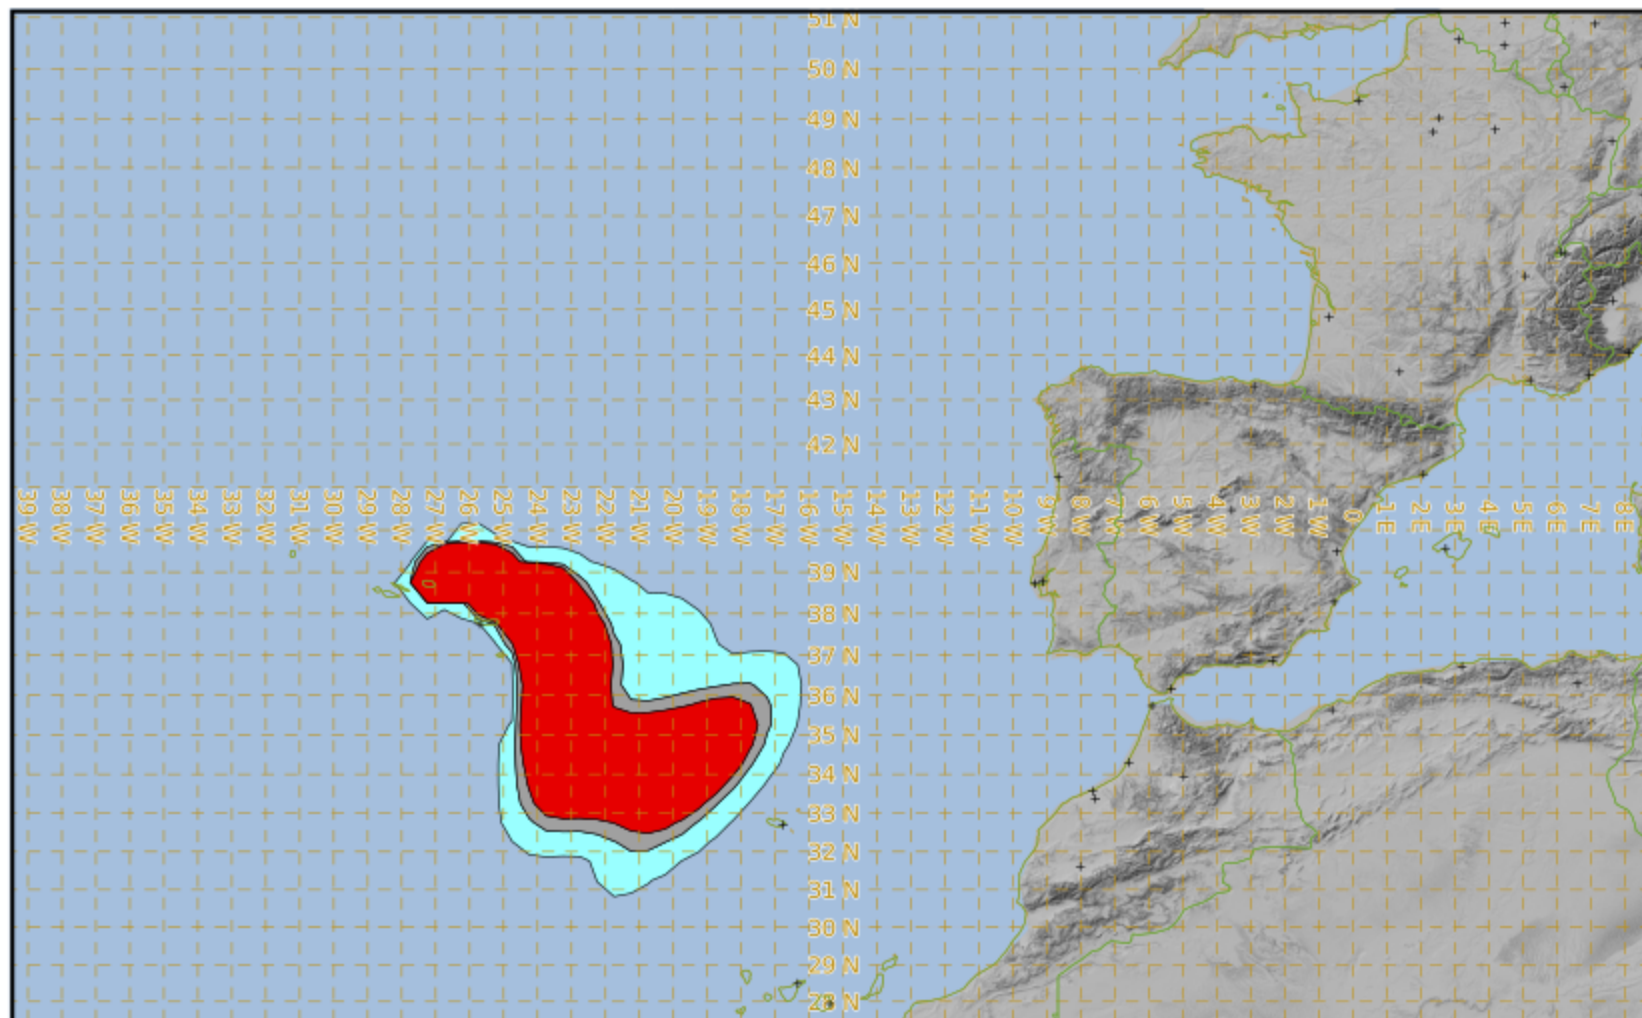

TERCEIRA EXERCISE VOLCEX24 EXERCISE

Modelled Ash Concentration from FL350 to FL550

validity : 19/11/2024 20h00 UTC

This is a guidance product, supplemental to the official VAAC Toulouse Volcanic Ash Advisory and Volcanic Ash Graphic products.

VAAC TOULOUSE