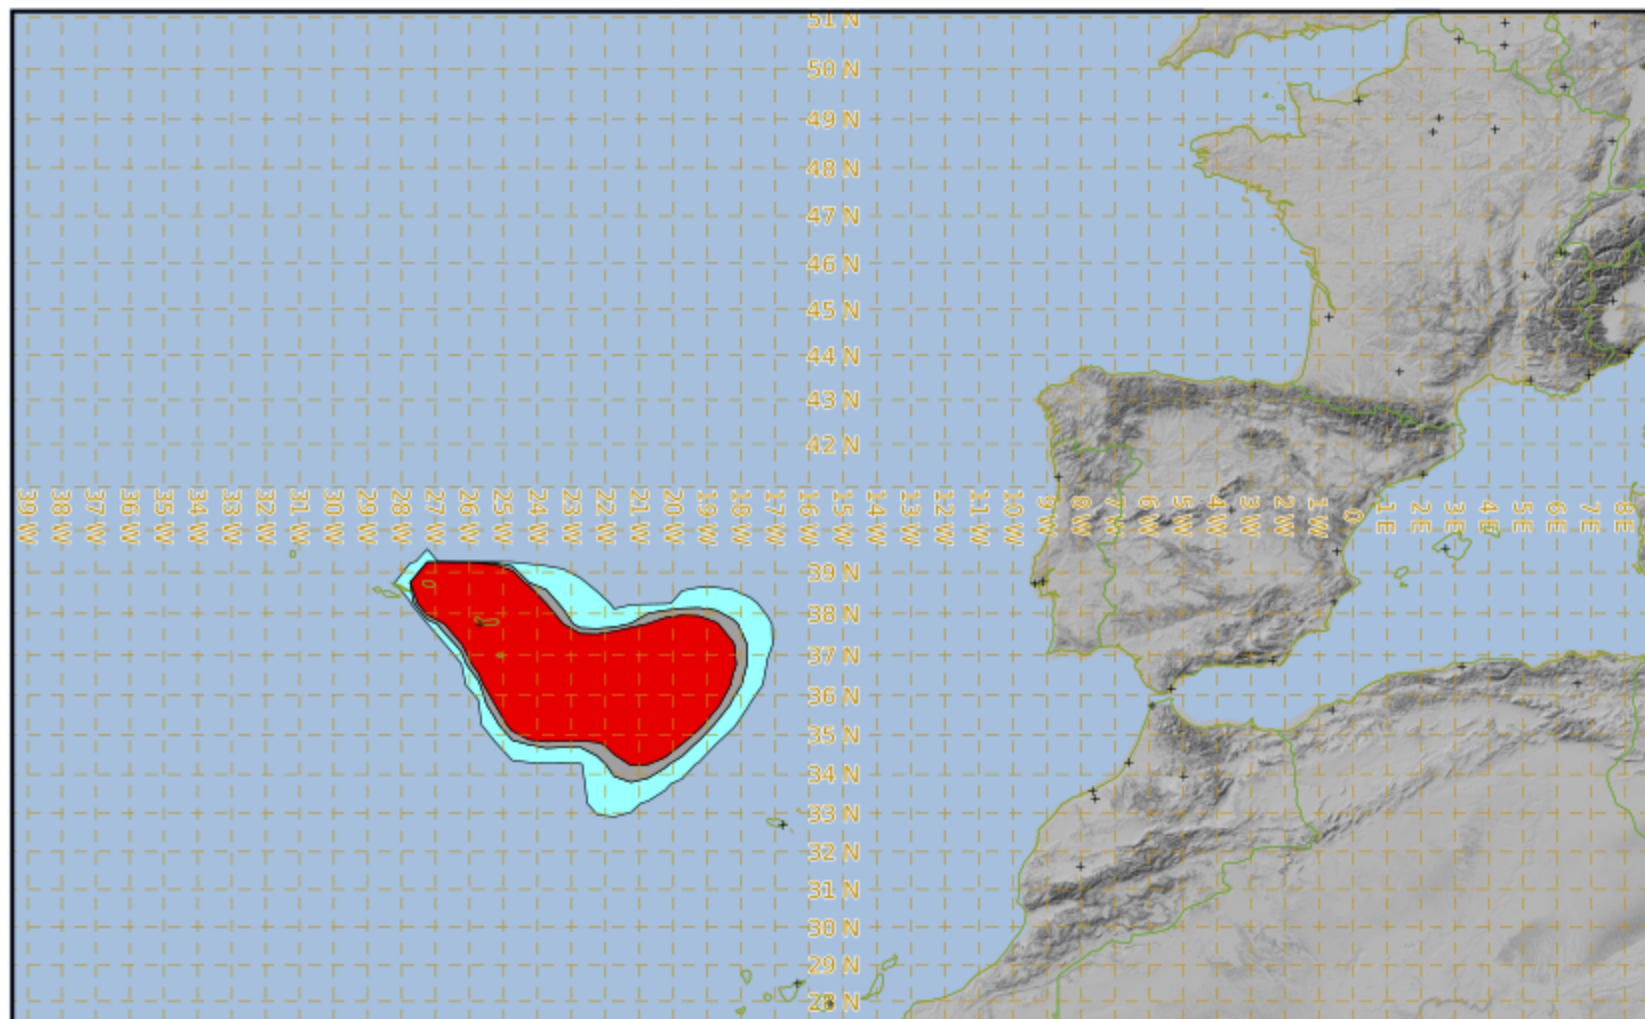

### validity : 19/11/2024 14h00 UTC

This is a guidance product, supplemental to the official VAAC Toulouse Volcanic Ash Advisory and Volcanic Ash Graphic products.

**VAAC TOULOUSE**

LOW

MEDIUM

HIGH

# TERCEIRA EXERCISE VOLCEX24 EXERCISE