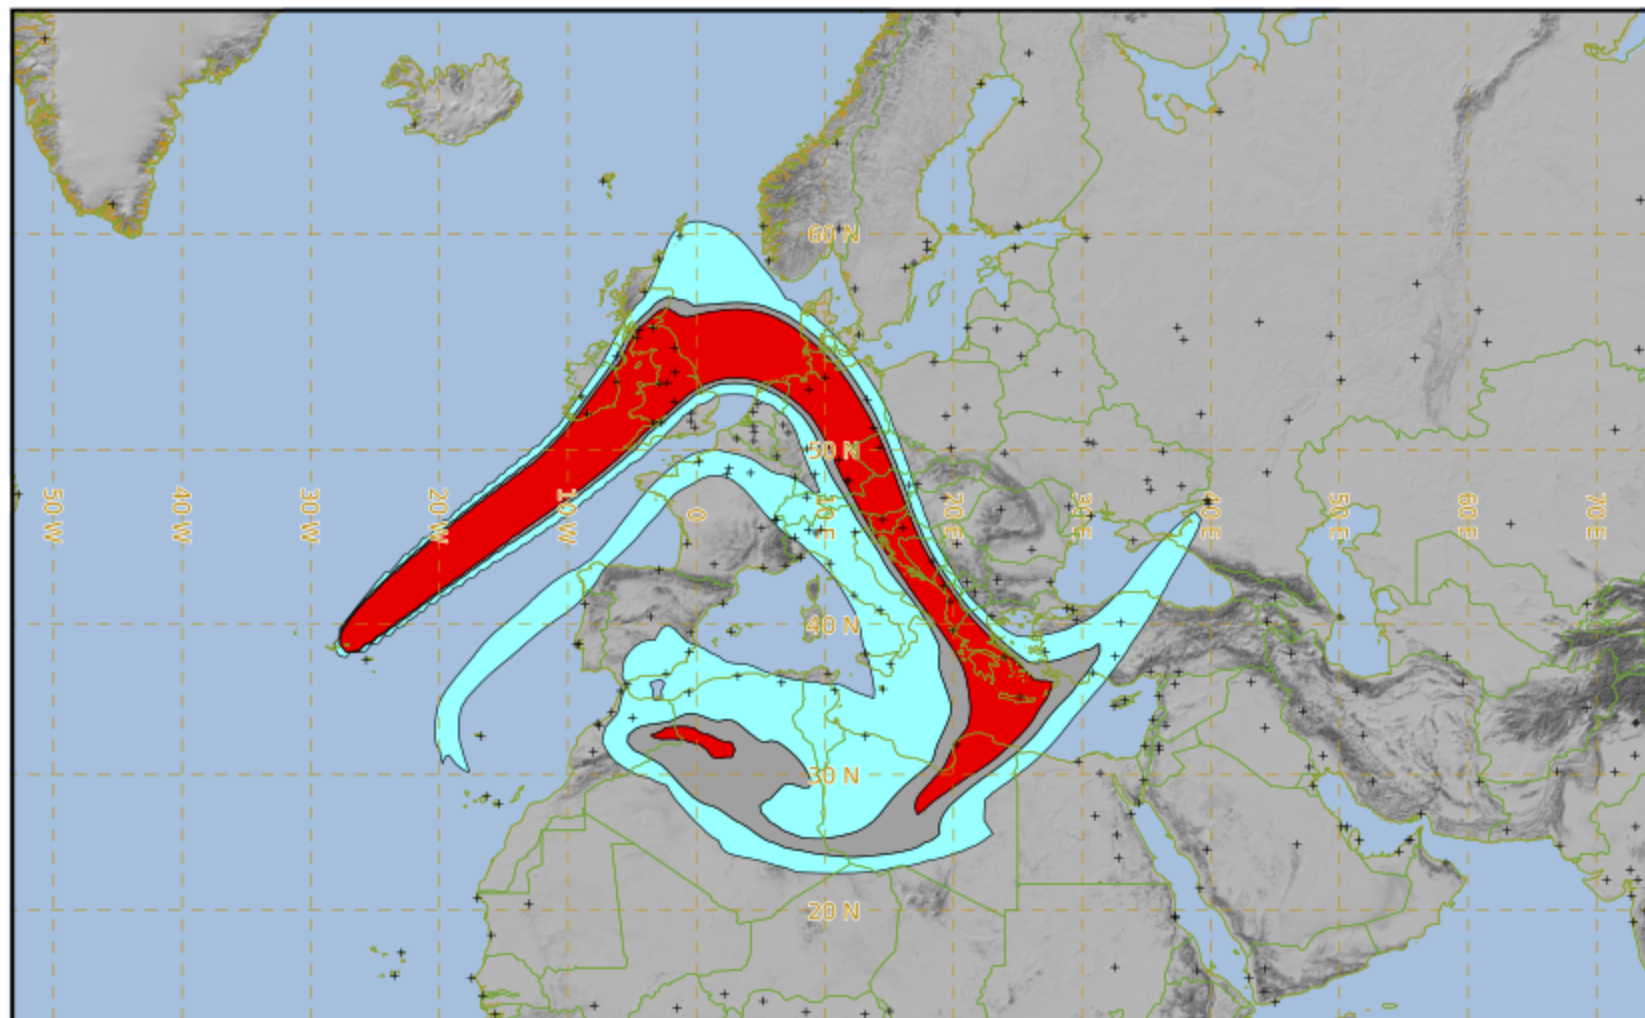

TERCEIRA EXERCISE VOLCEX24 EXERCISE

Modelled Ash Concentration from FL200 to FL350

validity : 19/11/2024 12h00 UTC

This is a guidance product, supplemental to the official VAAC Toulouse Volcanic Ash Advisory and Volcanic Ash Graphic products.

VAAC TOULOUSE