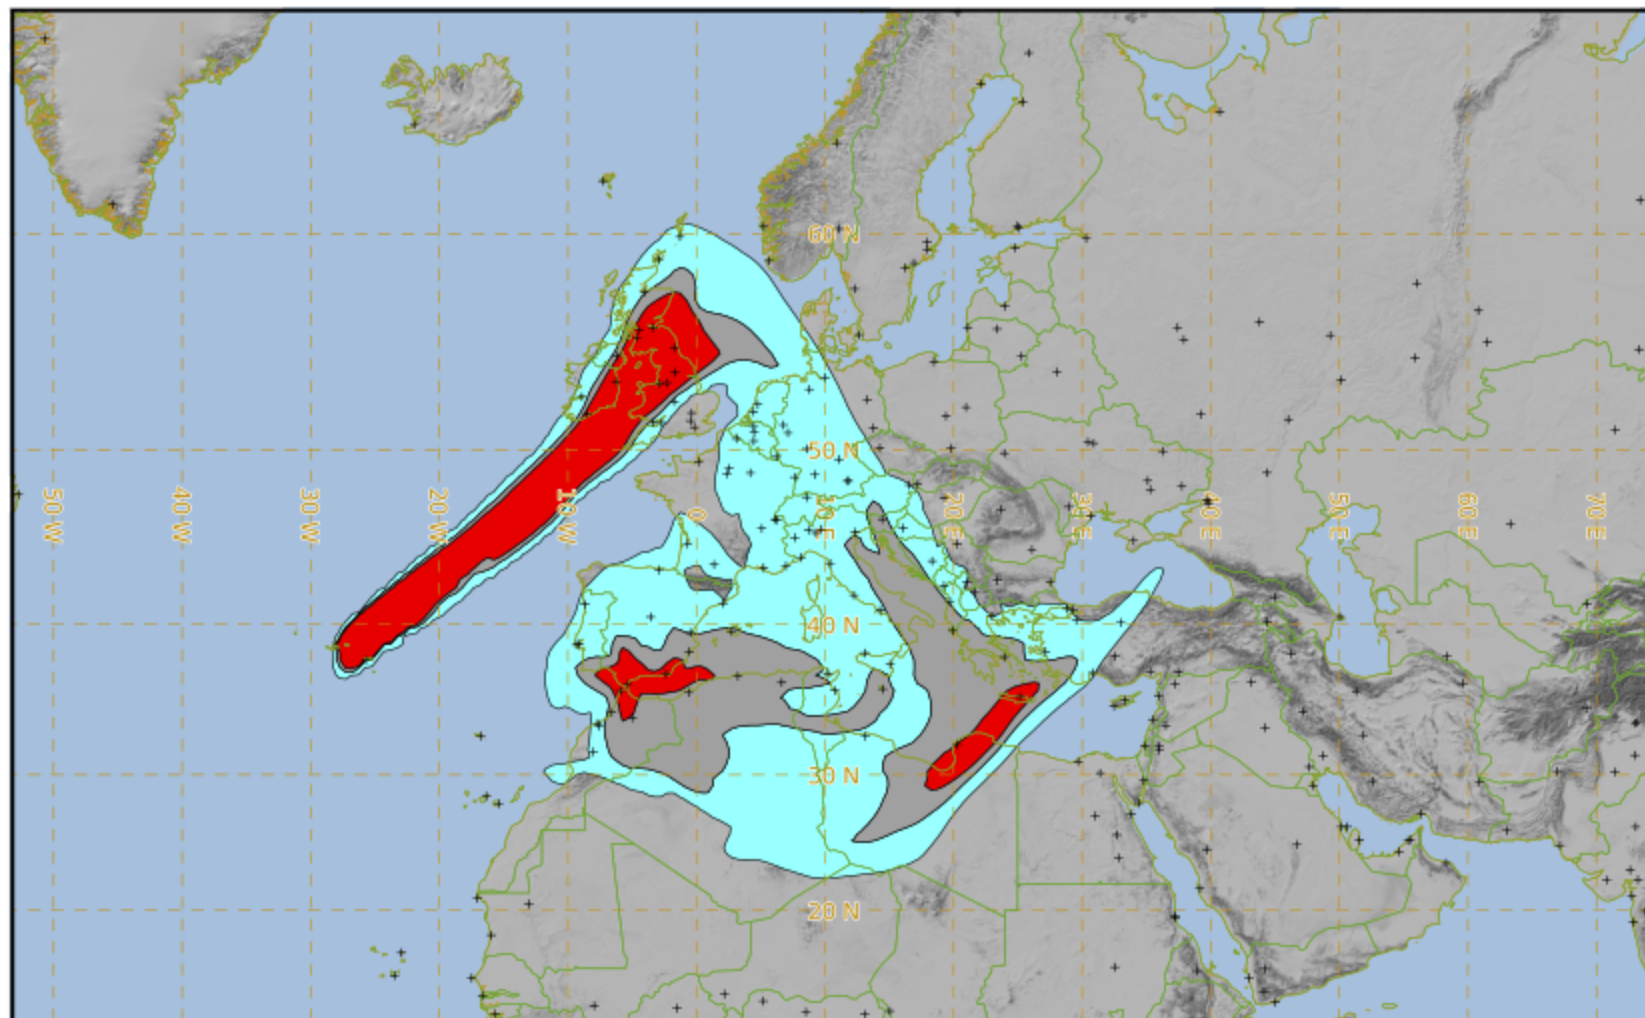

TERCEIRA EXERCISE VOLCEX24 EXERCISE

Modelled Ash Concentration from SFC to FL200

validity : 19/11/2024 12h00 UTC

This is a guidance product, supplemental to the official VAAC Toulouse Volcanic Ash Advisory and Volcanic Ash Graphic products.

VAAC TOULOUSE

TERCEIRA EXERCISE VOLCEX24 EXERCISE

Modelled Ash Concentration from SFC to FL200

validity : 19/11/2024 18h00 UTC

This is a guidance product, supplemental to the official VAAC Toulouse Volcanic Ash Advisory and Volcanic Ash Graphic products.

VAAC TOULOUSE

TERCEIRA EXERCISE VOLCEX24 EXERCISE

Modelled Ash Concentration from SFC to FL200

validity : 20/11/2024 00h00 UTC

This is a guidance product, supplemental to the official VAAC Toulouse Volcanic Ash Advisory and Volcanic Ash Graphic products.