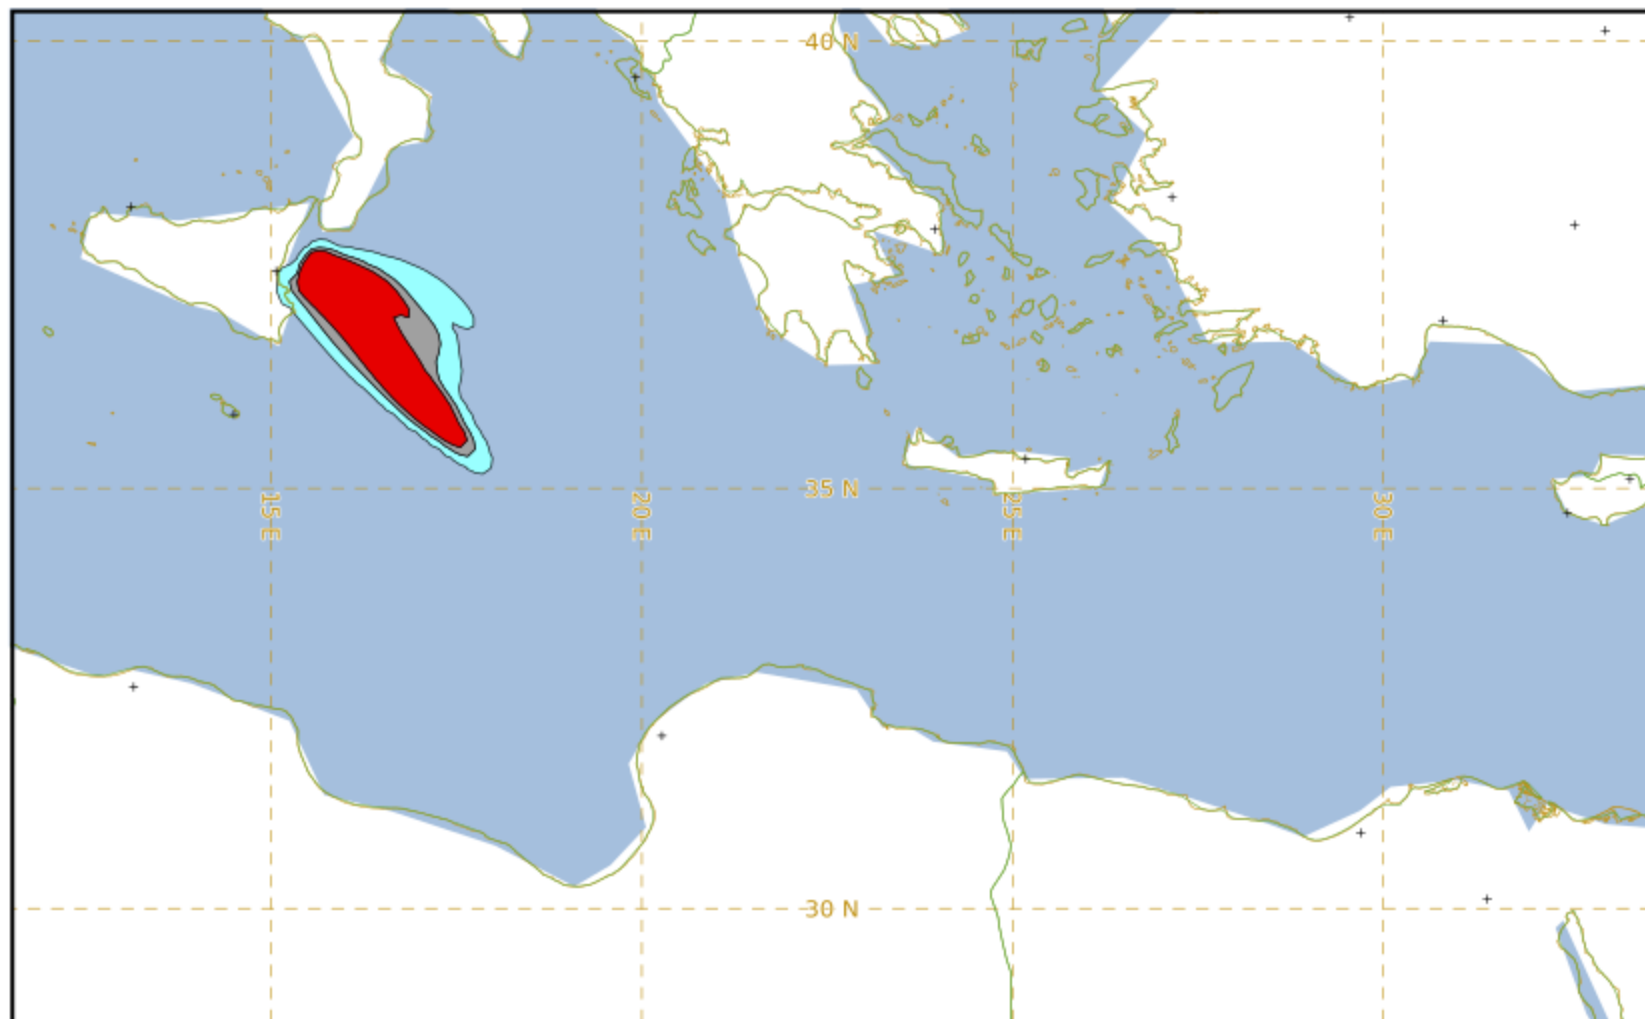

VAAC TOULOUSE

ETNA

Modelled Ash Concentration from FL200 to FL350

validity : 05/07/2026 13h00 UTC

This is a guidance product, supplemental to the official VAAC Toulouse Volcanic Ash Advisory and Volcanic Ash Graphic products.

VAAC TOULOUSE

ETNA

Modelled Ash Concentration from FL200 to FL350

validity : 05/07/2026 19h00 UTC

This is a guidance product, supplemental to the official VAAC Toulouse Volcanic Ash Advisory and Volcanic Ash Graphic products.