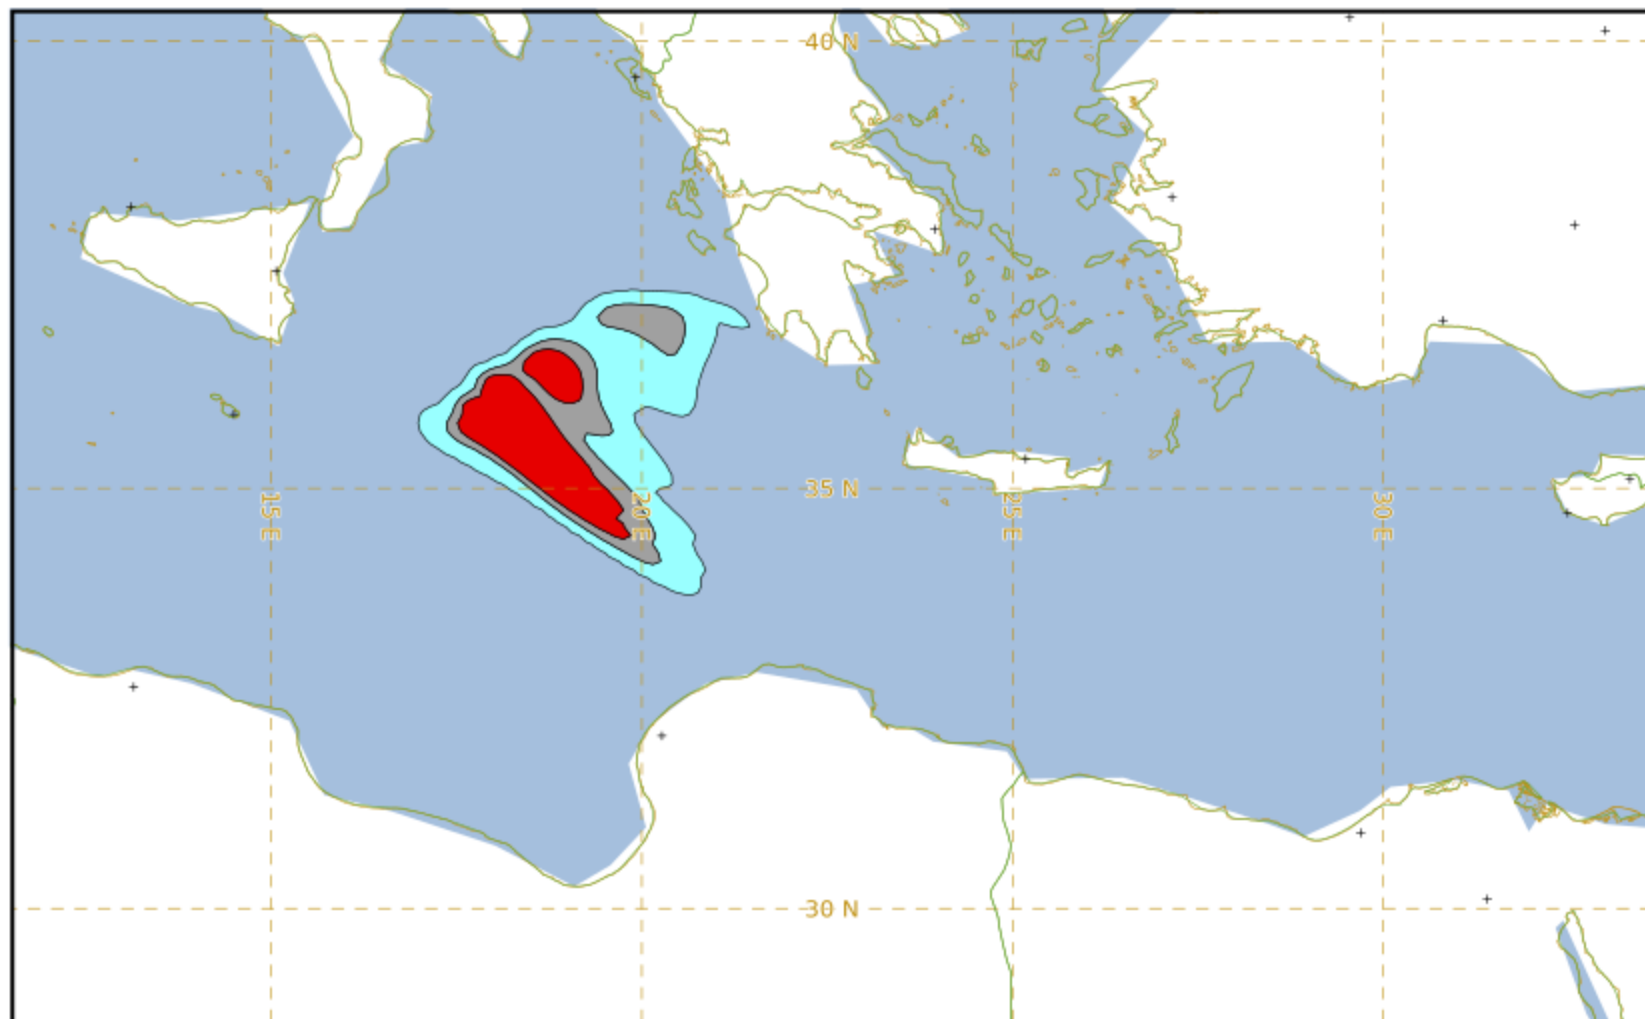

VAAC TOULOUSE

ETNA

Modelled Ash Concentration from FL200 to FL350

validity : 05/07/2026 19h00 UTC

This is a guidance product, supplemental to the official VAAC Toulouse Volcanic Ash Advisory and Volcanic Ash Graphic products.

VAAC TOULOUSE

ETNA

Modelled Ash Concentration from FL200 to FL350

validity : 06/07/2026 01h00 UTC

This is a guidance product, supplemental to the official VAAC Toulouse Volcanic Ash Advisory and Volcanic Ash Graphic products.