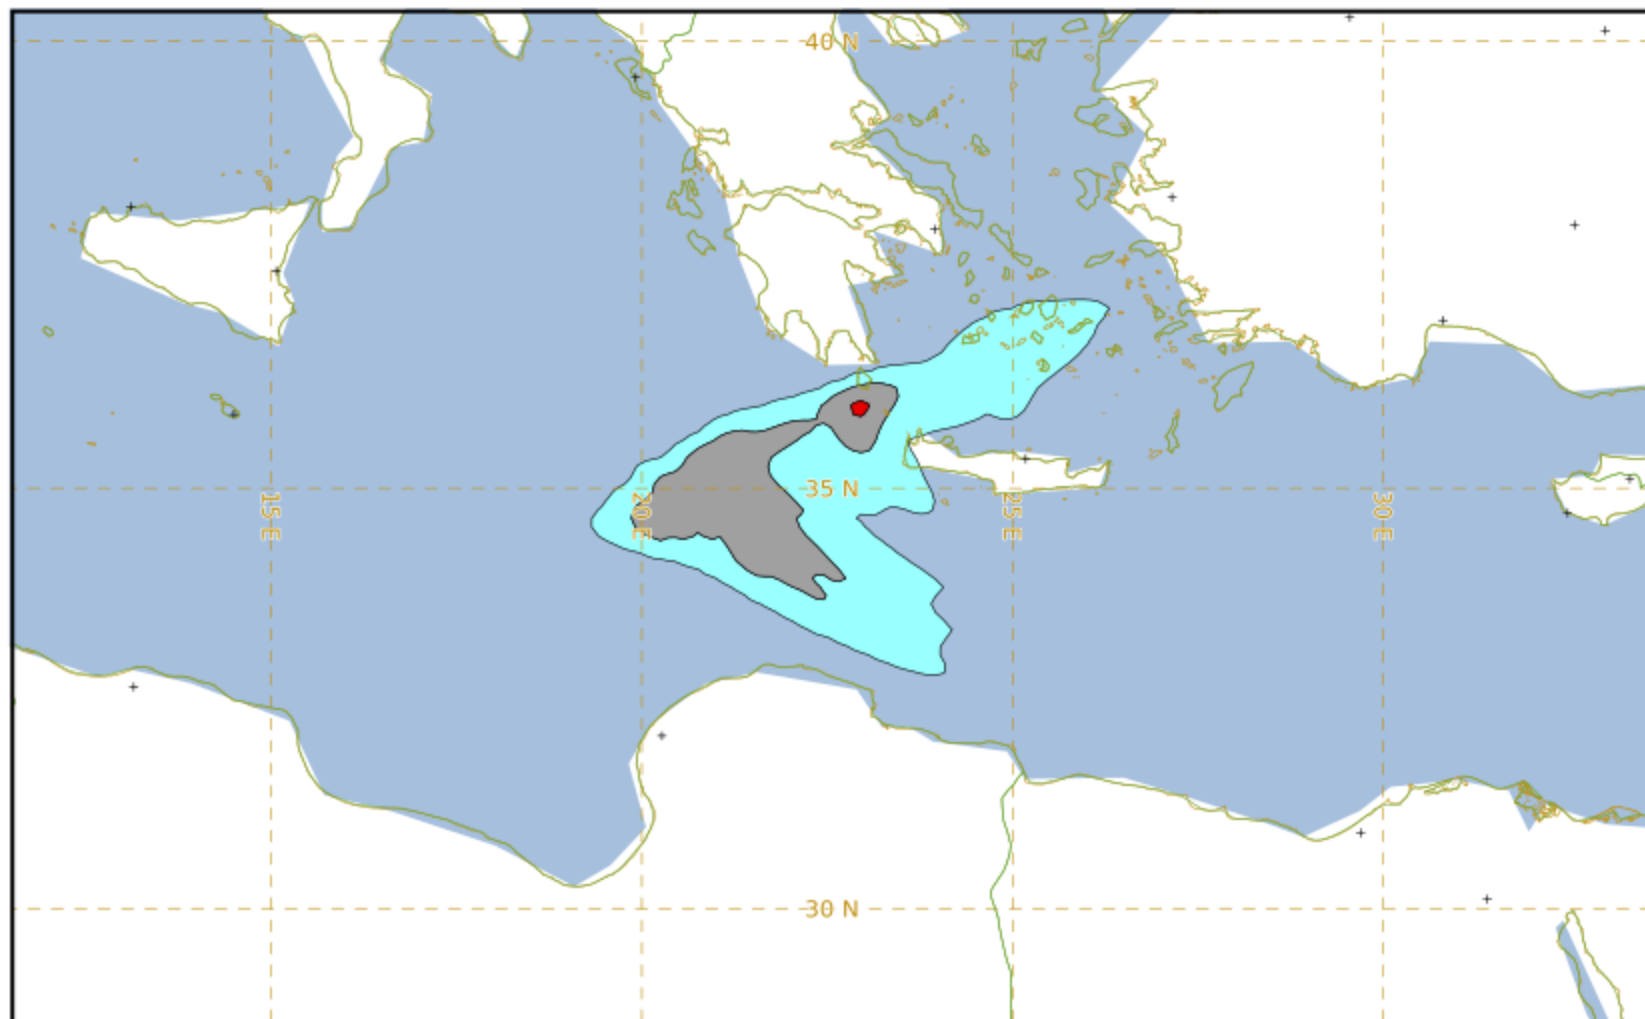

VAAC TOULOUSE

ETNA

Modelled Ash Concentration from FL200 to FL350

validity : 05/07/2026 19h00 UTC

This is a guidance product, supplemental to the official VAAC Toulouse Volcanic Ash Advisory and Volcanic Ash Graphic products.

VAAC TOULOUSE

ETNA

Modelled Ash Concentration from FL200 to FL350

validity : 06/07/2026 01h00 UTC

This is a guidance product, supplemental to the official VAAC Toulouse Volcanic Ash Advisory and Volcanic Ash Graphic products.

VAAC TOULOUSE

ETNA

Modelled Ash Concentration from FL200 to FL350

validity : 06/07/2026 07h00 UTC

This is a guidance product, supplemental to the official VAAC Toulouse Volcanic Ash Advisory and Volcanic Ash Graphic products.