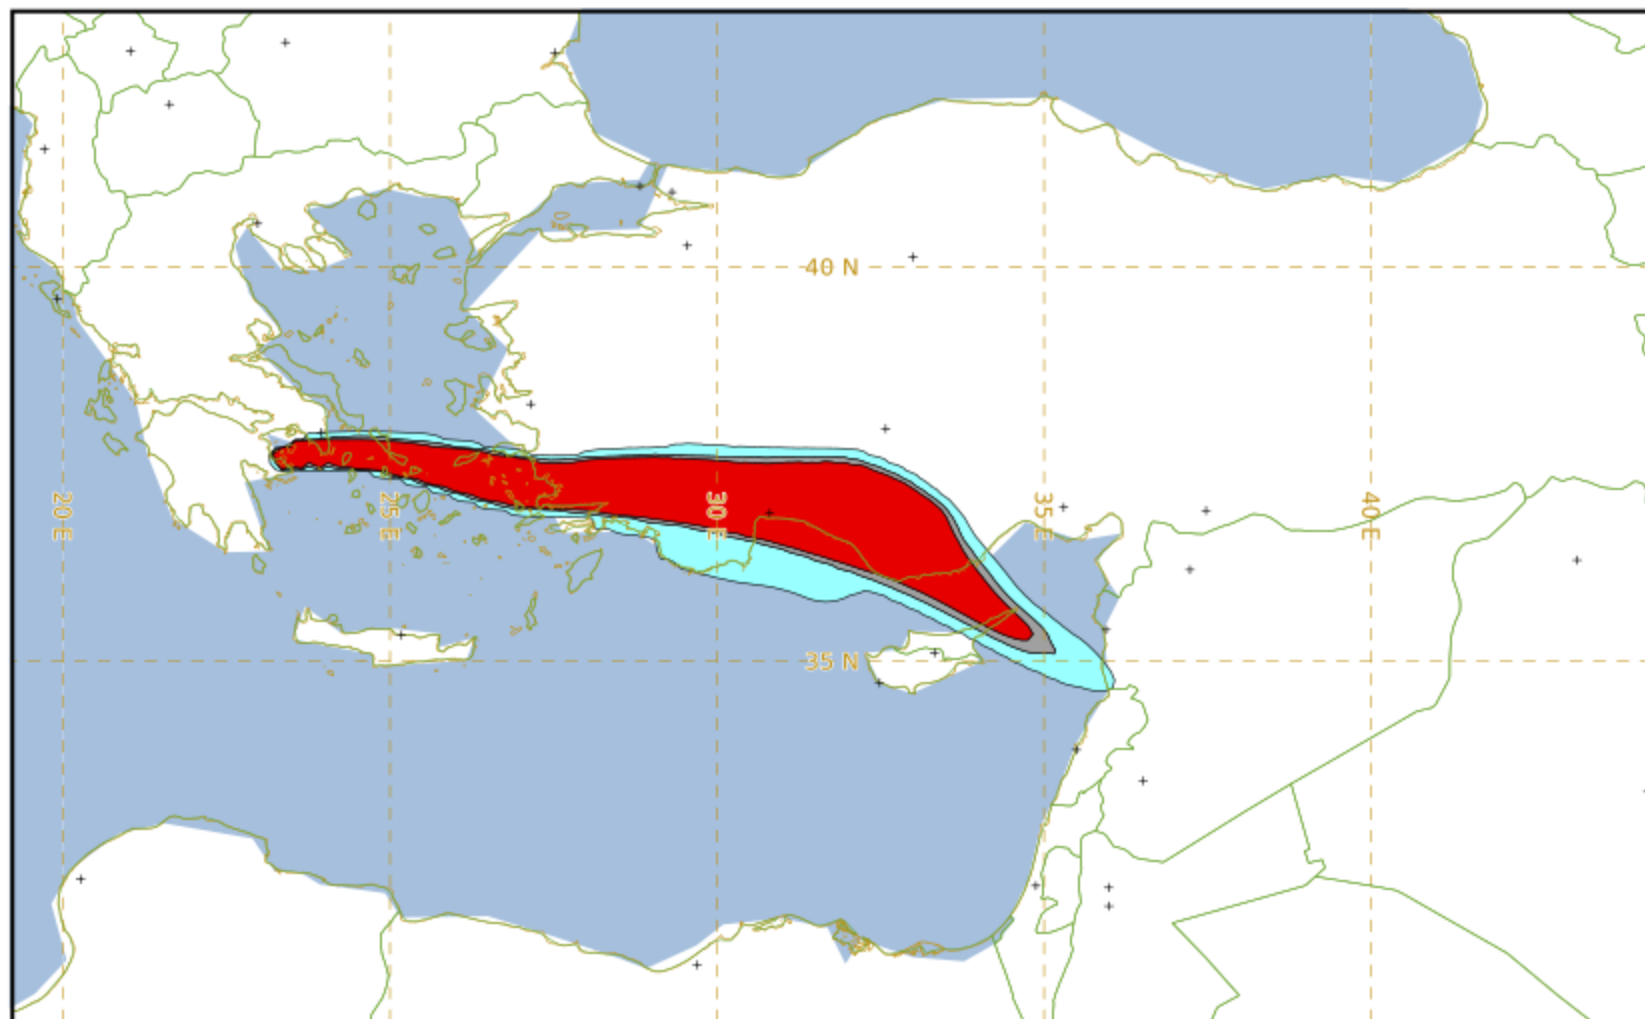

METHANA TEST TEST TEST

Modelled Ash Concentration from FL200 to FL350

validity : 13/04/2026 21h00 UTC

This is a guidance product, supplemental to the official VAAC Toulouse Volcanic Ash Advisory and Volcanic Ash Graphic products.

VAAC TOULOUSE