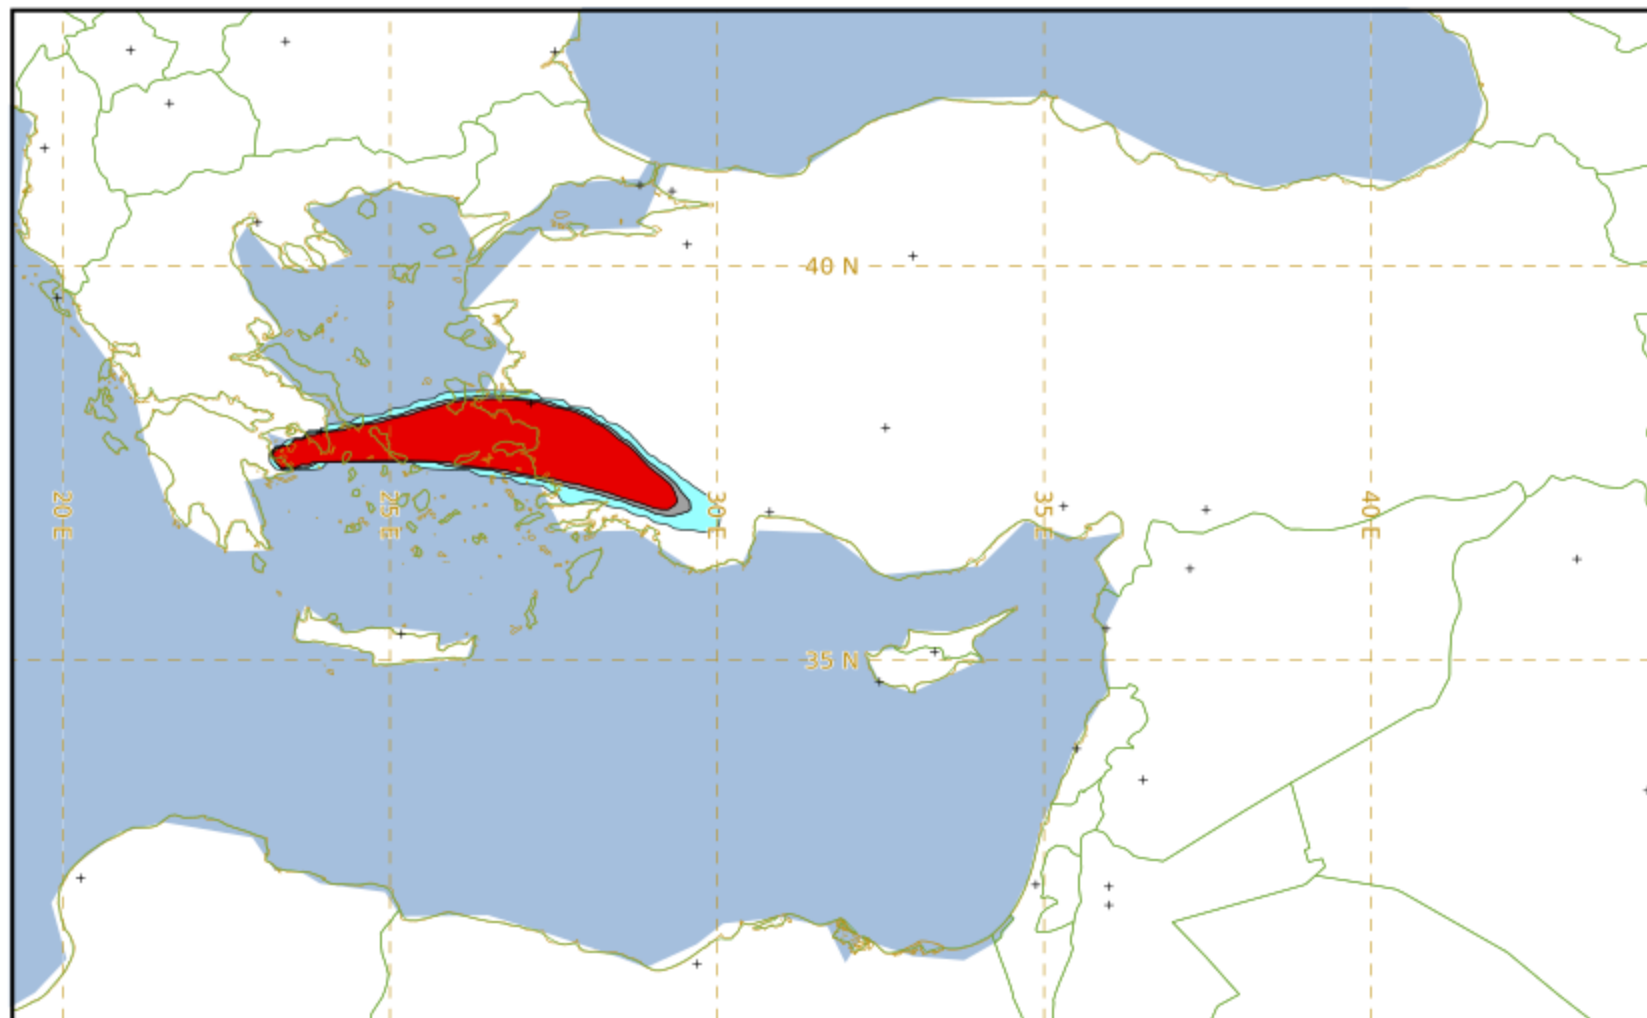

VAAC TOULOUSE

METHANA TEST TEST TEST

Modelled Ash Concentration from FL200 to FL350

validity : 13/04/2026 15h00 UTC

This is a guidance product, supplemental to the official VAAC Toulouse Volcanic Ash Advisory and Volcanic Ash Graphic products.

VAAC TOULOUSE

METHANA TEST TEST TEST

Modelled Ash Concentration from FL200 to FL350

validity : 13/04/2026 21h00 UTC

This is a guidance product, supplemental to the official VAAC Toulouse Volcanic Ash Advisory and Volcanic Ash Graphic products.