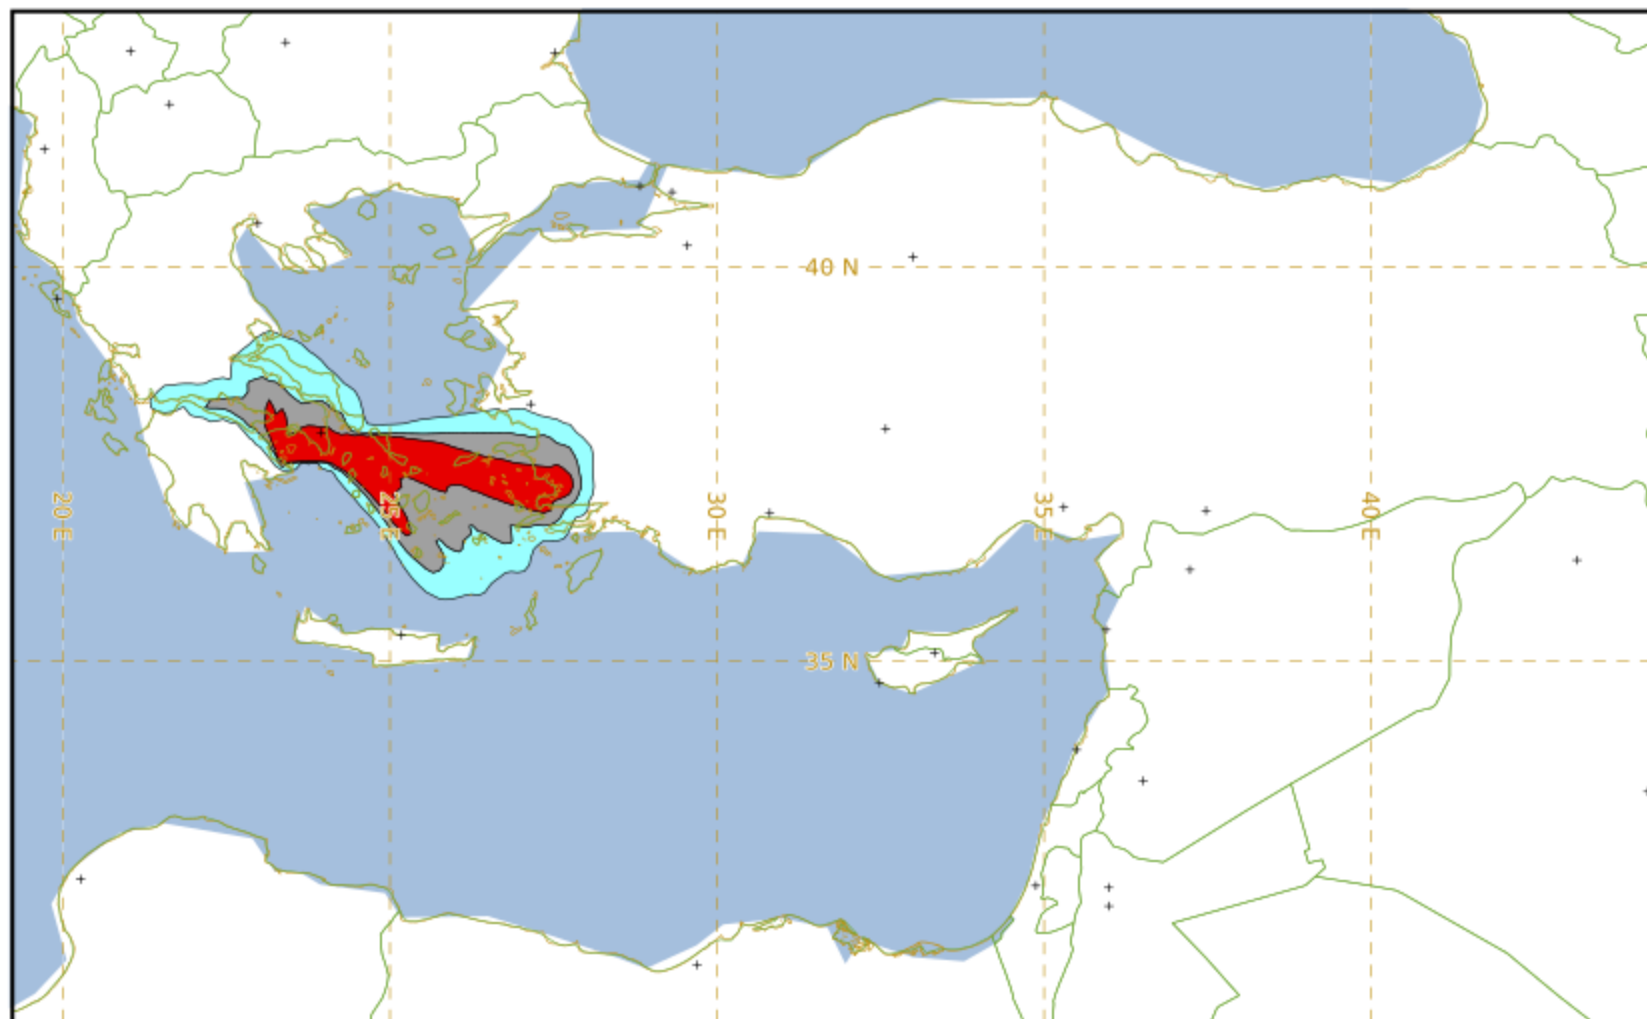

METHANA TEST TEST TEST

Modelled Ash Concentration from SFC to FL200

validity : 13/04/2026 15h00 UTC

This is a guidance product, supplemental to the official VAAC Toulouse Volcanic Ash Advisory and Volcanic Ash Graphic products.

VAAC TOULOUSE