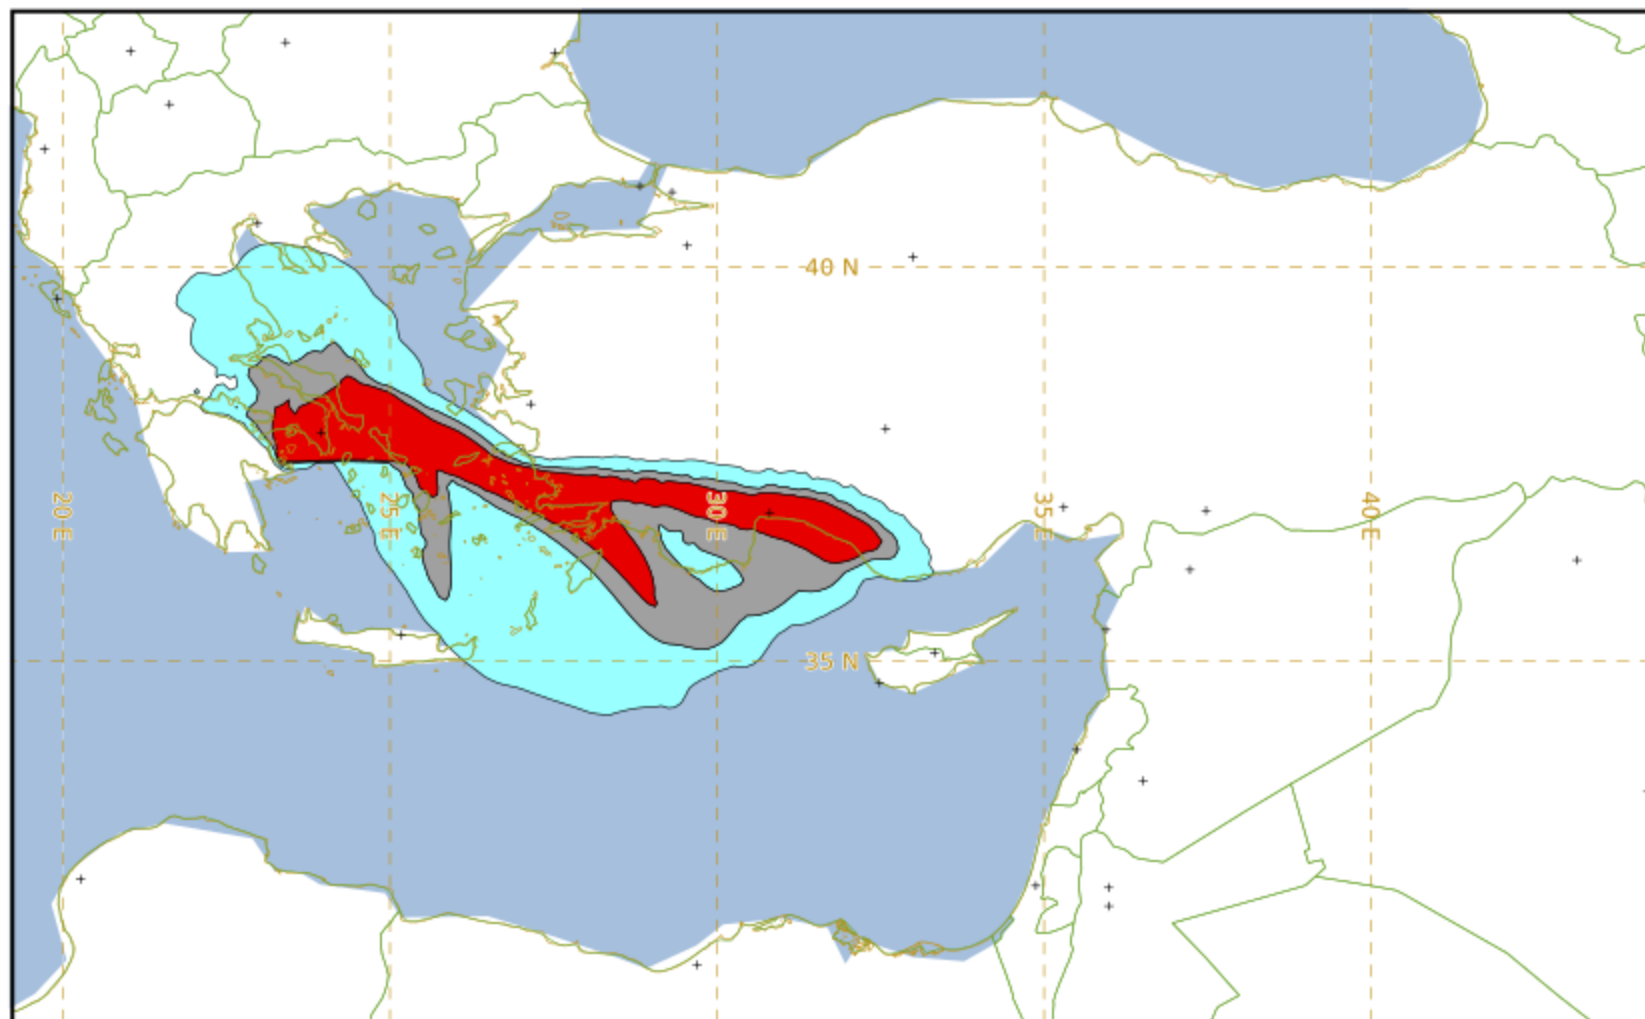

VAAC TOULOUSE

METHANA TEST TEST TEST

Modelled Ash Concentration from SFC to FL200

validity : 13/04/2026 21h00 UTC

This is a guidance product, supplemental to the official VAAC Toulouse Volcanic Ash Advisory and Volcanic Ash Graphic products.

VAAC TOULOUSE

METHANA TEST TEST TEST

Modelled Ash Concentration from SFC to FL200

validity : 14/04/2026 03h00 UTC

This is a guidance product, supplemental to the official VAAC Toulouse Volcanic Ash Advisory and Volcanic Ash Graphic products.