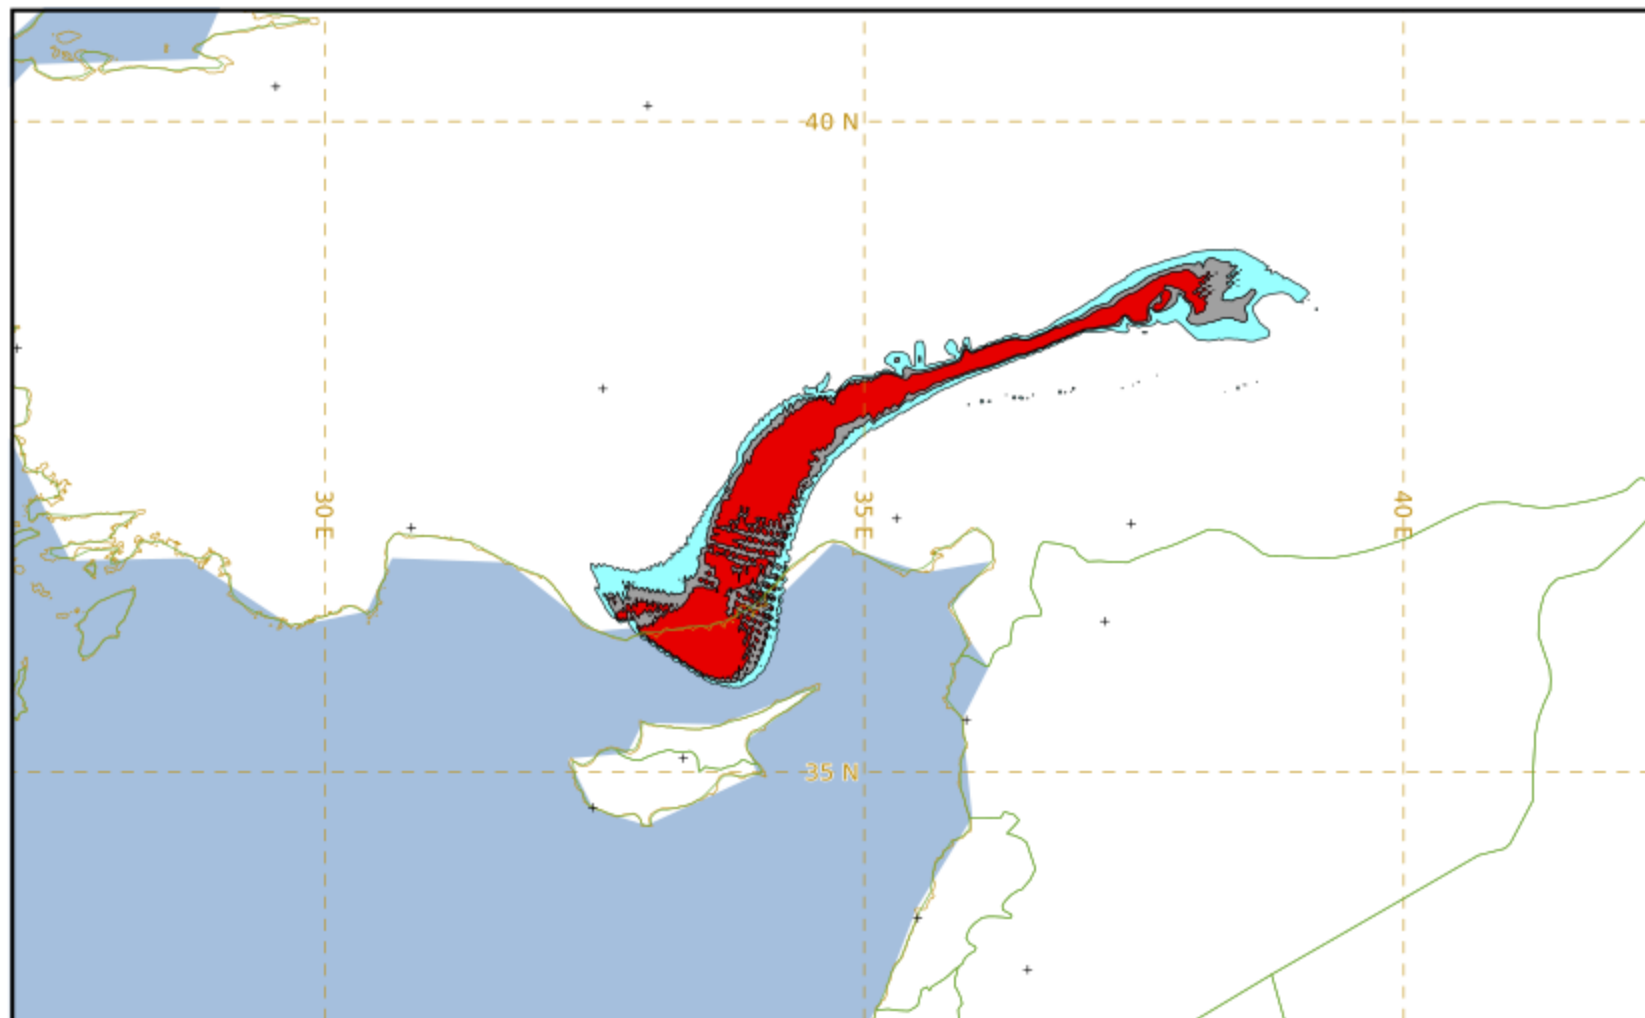

VAAC TOULOUSE

KULA

Modelled Ash Concentration from FL350 to FL550

validity : 11/05/2026 14h00 UTC

This is a guidance product, supplemental to the official VAAC Toulouse Volcanic Ash Advisory and Volcanic Ash Graphic products.

VAAC TOULOUSE

KULA

Modelled Ash Concentration from FL350 to FL550

validity : 11/05/2026 20h00 UTC

This is a guidance product, supplemental to the official VAAC Toulouse Volcanic Ash Advisory and Volcanic Ash Graphic products.

VAAC TOULOUSE

KULA

Modelled Ash Concentration from FL350 to FL550

validity : 12/05/2026 02h00 UTC

This is a guidance product, supplemental to the official VAAC Toulouse Volcanic Ash Advisory and Volcanic Ash Graphic products.