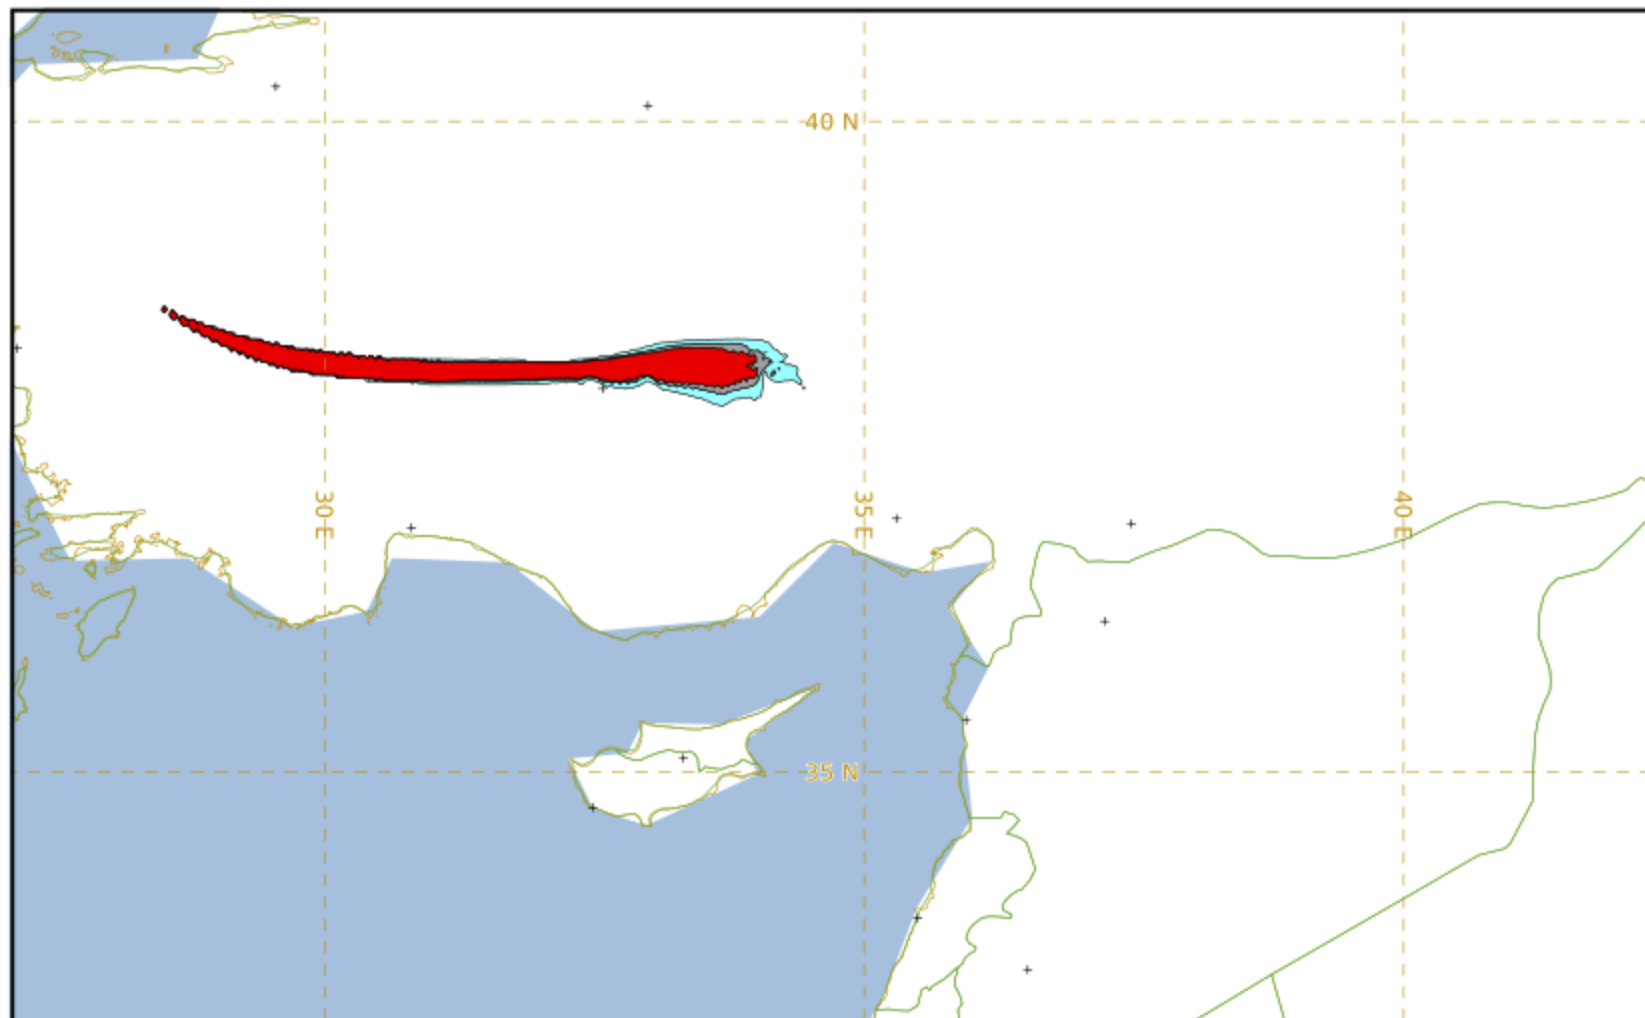

VAAC TOULOUSE

KULA

Modelled Ash Concentration from FL350 to FL550

validity : 11/05/2026 14h00 UTC

This is a guidance product, supplemental to the official VAAC Toulouse Volcanic Ash Advisory and Volcanic Ash Graphic products.

VAAC TOULOUSE

KULA

Modelled Ash Concentration from FL350 to FL550

validity : 11/05/2026 20h00 UTC

This is a guidance product, supplemental to the official VAAC Toulouse Volcanic Ash Advisory and Volcanic Ash Graphic products.