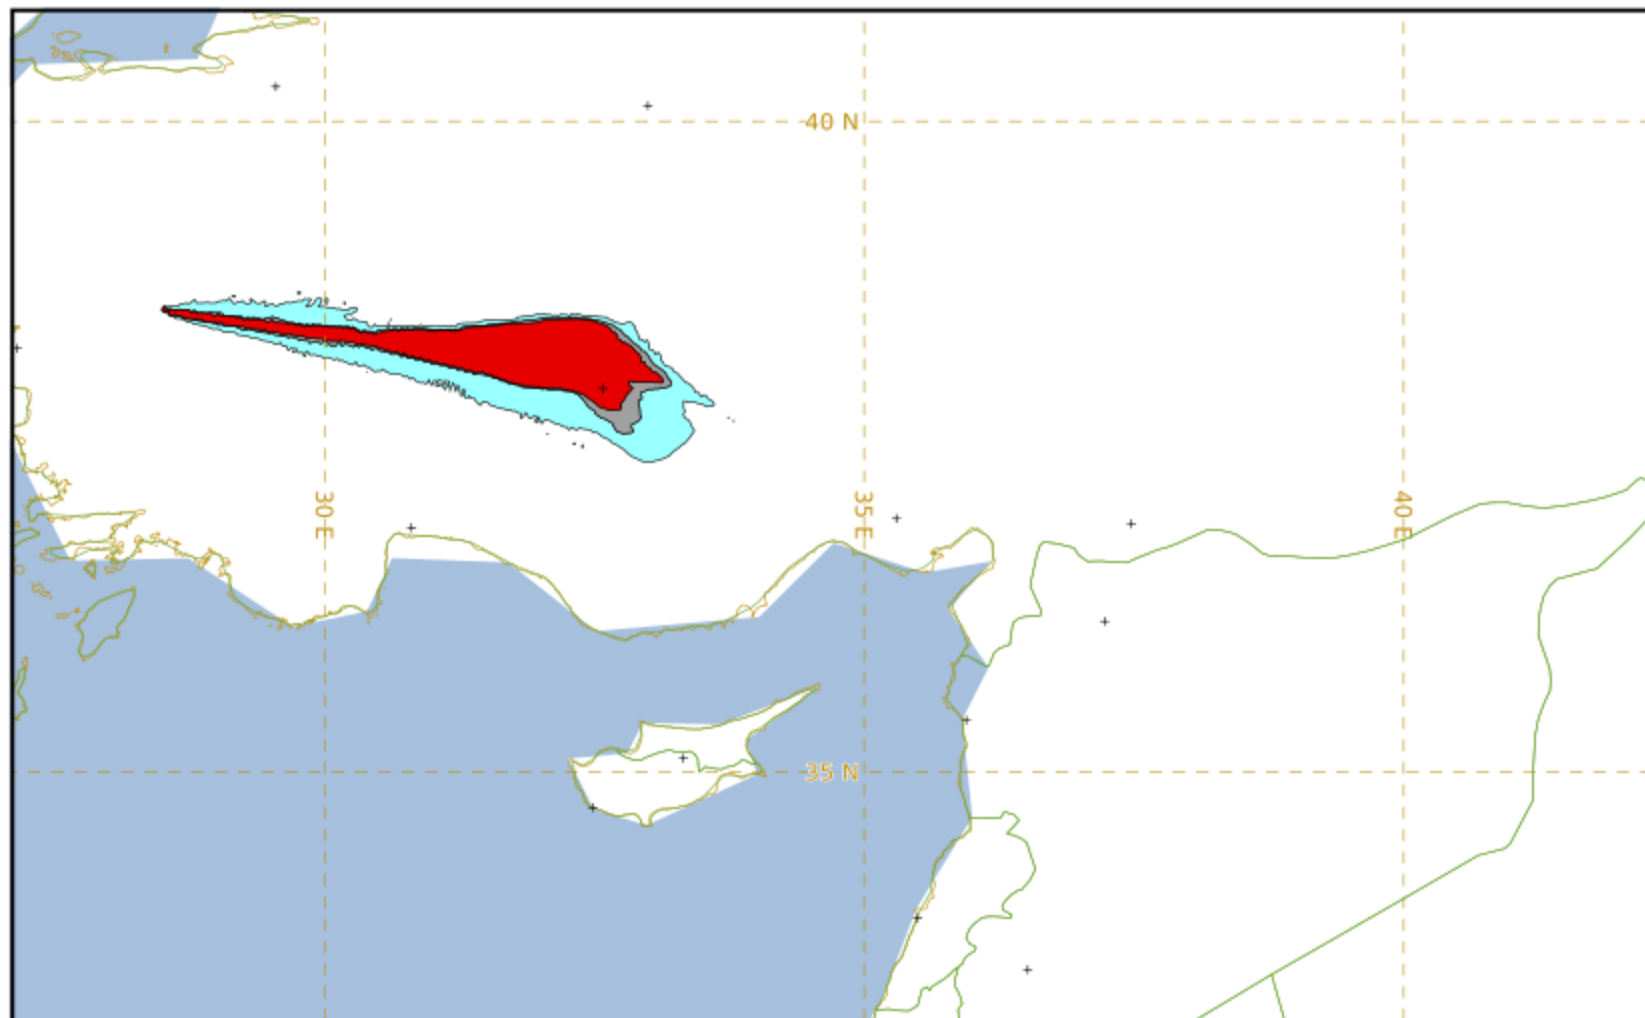

KULA

Modelled Ash Concentration from SFC to FL200

validity : 11/05/2026 08h00 UTC

This is a guidance product, supplemental to the official VAAC Toulouse Volcanic Ash Advisory and Volcanic Ash Graphic products.

VAAC TOULOUSE

KULA

Modelled Ash Concentration from SFC to FL200

validity : 11/05/2026 14h00 UTC

This is a guidance product, supplemental to the official VAAC Toulouse Volcanic Ash Advisory and Volcanic Ash Graphic products.

VAAC TOULOUSE

KULA

Modelled Ash Concentration from SFC to FL200

validity : 11/05/2026 20h00 UTC

This is a guidance product, supplemental to the official VAAC Toulouse Volcanic Ash Advisory and Volcanic Ash Graphic products.