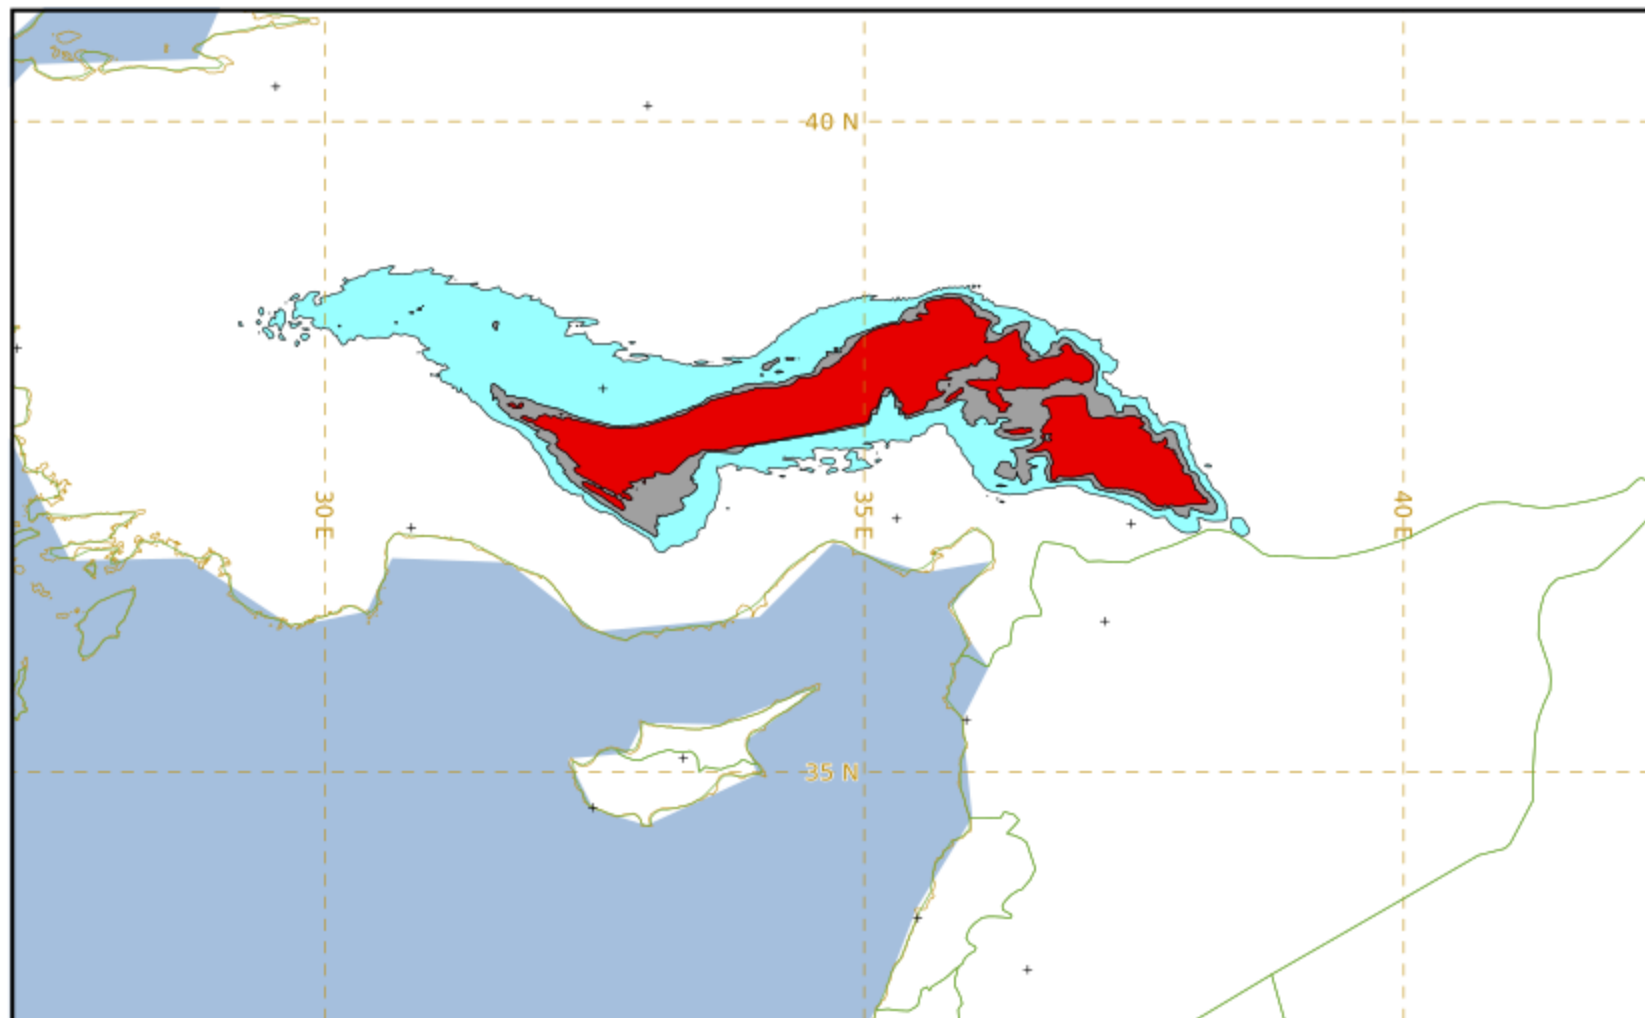

VAAC TOULOUSE

KULA

Modelled Ash Concentration from SFC to FL200

validity : 11/05/2026 20h00 UTC

This is a guidance product, supplemental to the official VAAC Toulouse Volcanic Ash Advisory and Volcanic Ash Graphic products.

VAAC TOULOUSE

KULA

Modelled Ash Concentration from SFC to FL200

validity : 12/05/2026 02h00 UTC

This is a guidance product, supplemental to the official VAAC Toulouse Volcanic Ash Advisory and Volcanic Ash Graphic products.