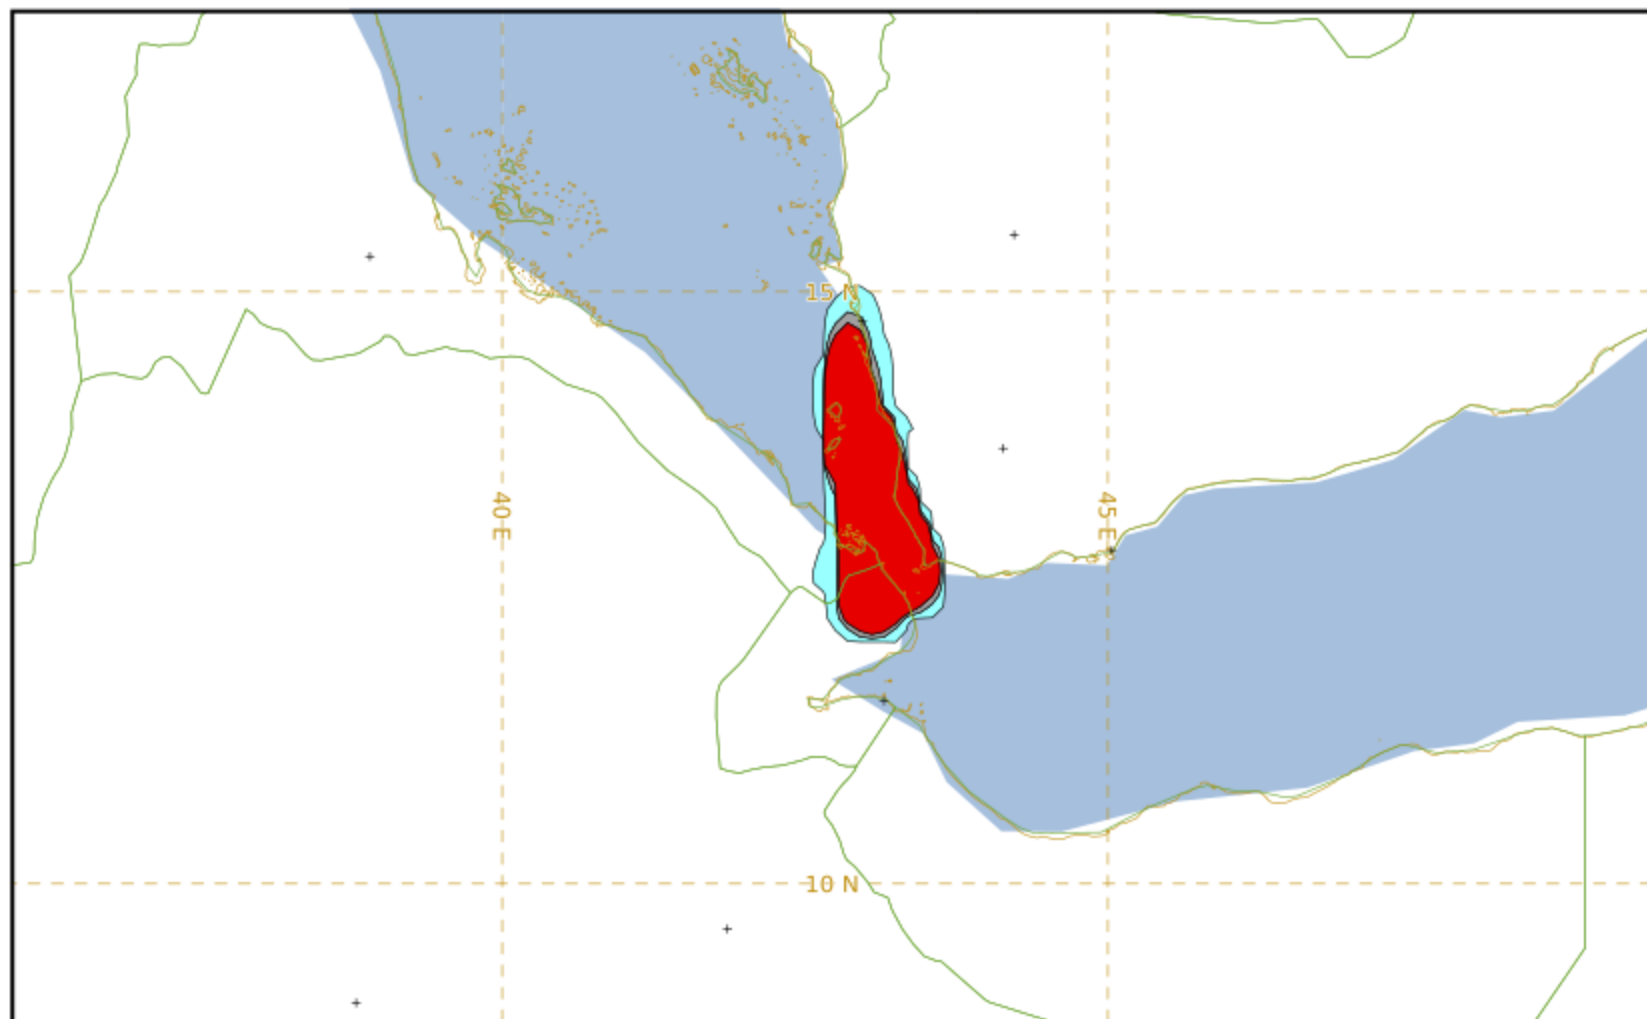

VAAC TOULOUSE

ZUKUR TEST

Modelled Ash Concentration from FL200 to FL350

validity : 27/04/2026 21h00 UTC

This is a guidance product, supplemental to the official VAAC Toulouse Volcanic Ash Advisory and Volcanic Ash Graphic products.

VAAC TOULOUSE

ZUKUR TEST

Modelled Ash Concentration from FL200 to FL350

validity : 28/04/2026 03h00 UTC

This is a guidance product, supplemental to the official VAAC Toulouse Volcanic Ash Advisory and Volcanic Ash Graphic products.

VAAC TOULOUSE

ZUKUR TEST

Modelled Ash Concentration from FL200 to FL350

validity : 28/04/2026 09h00 UTC

This is a guidance product, supplemental to the official VAAC Toulouse Volcanic Ash Advisory and Volcanic Ash Graphic products.