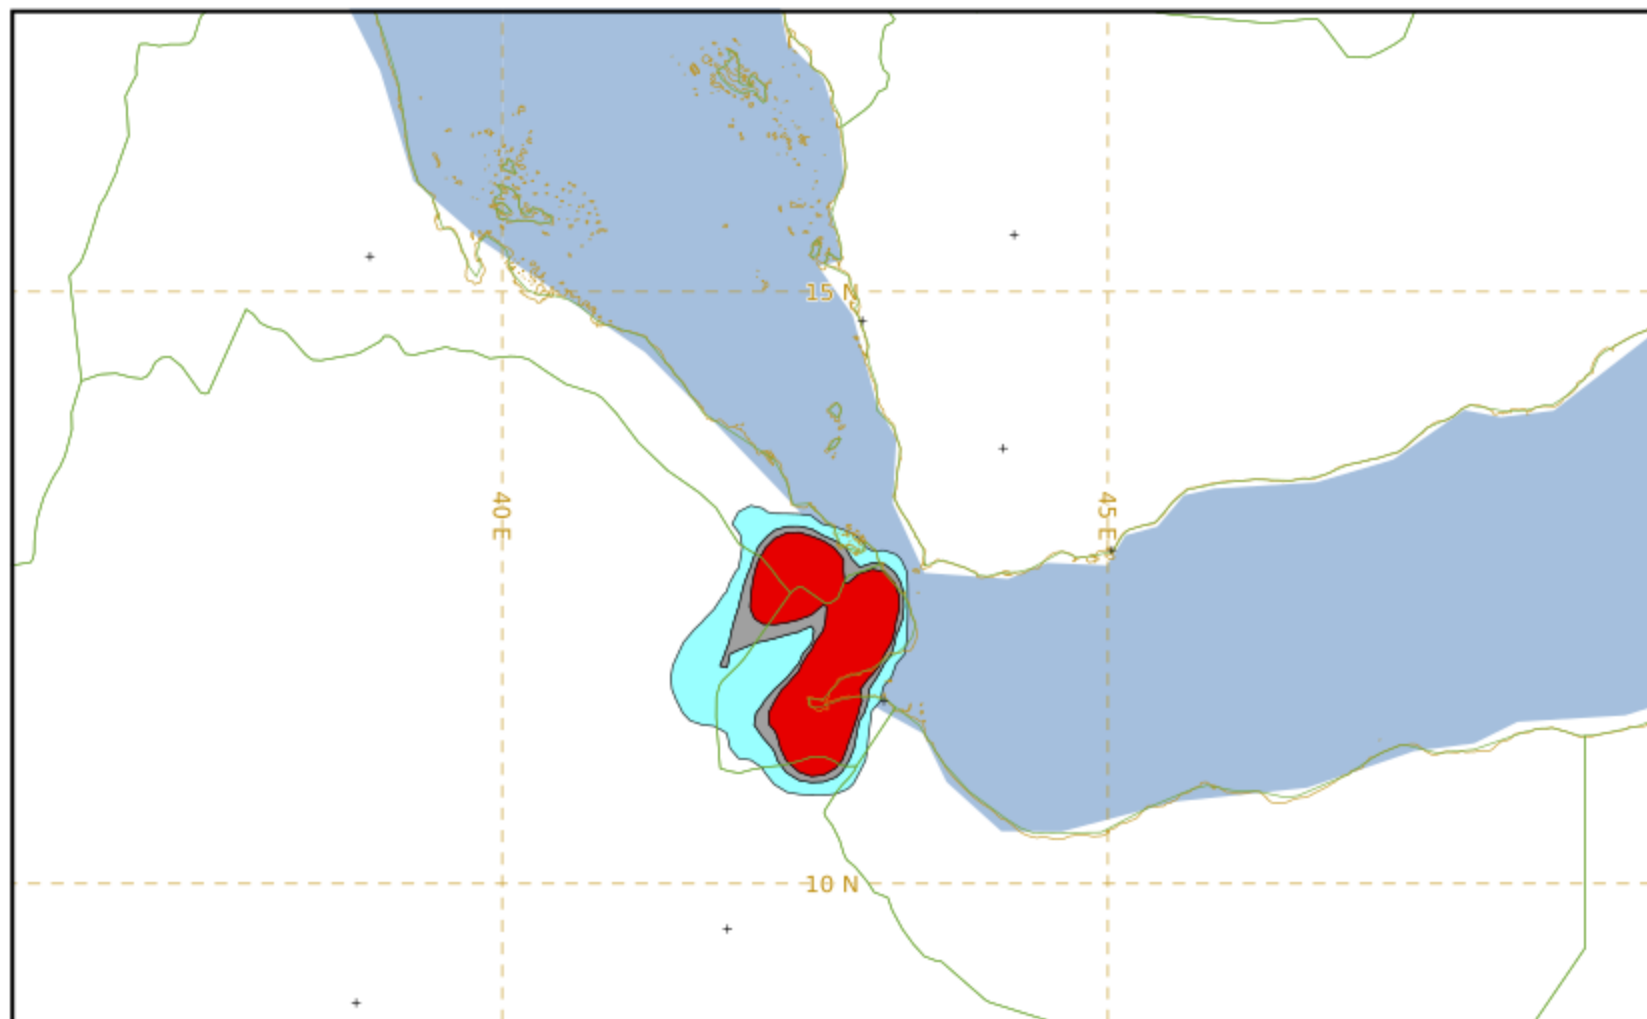

VAAC TOULOUSE

ZUKUR TEST

Modelled Ash Concentration from FL350 to FL550

validity : 28/04/2026 03h00 UTC

This is a guidance product, supplemental to the official VAAC Toulouse Volcanic Ash Advisory and Volcanic Ash Graphic products.

VAAC TOULOUSE

ZUKUR TEST

Modelled Ash Concentration from FL350 to FL550

validity : 28/04/2026 09h00 UTC

This is a guidance product, supplemental to the official VAAC Toulouse Volcanic Ash Advisory and Volcanic Ash Graphic products.