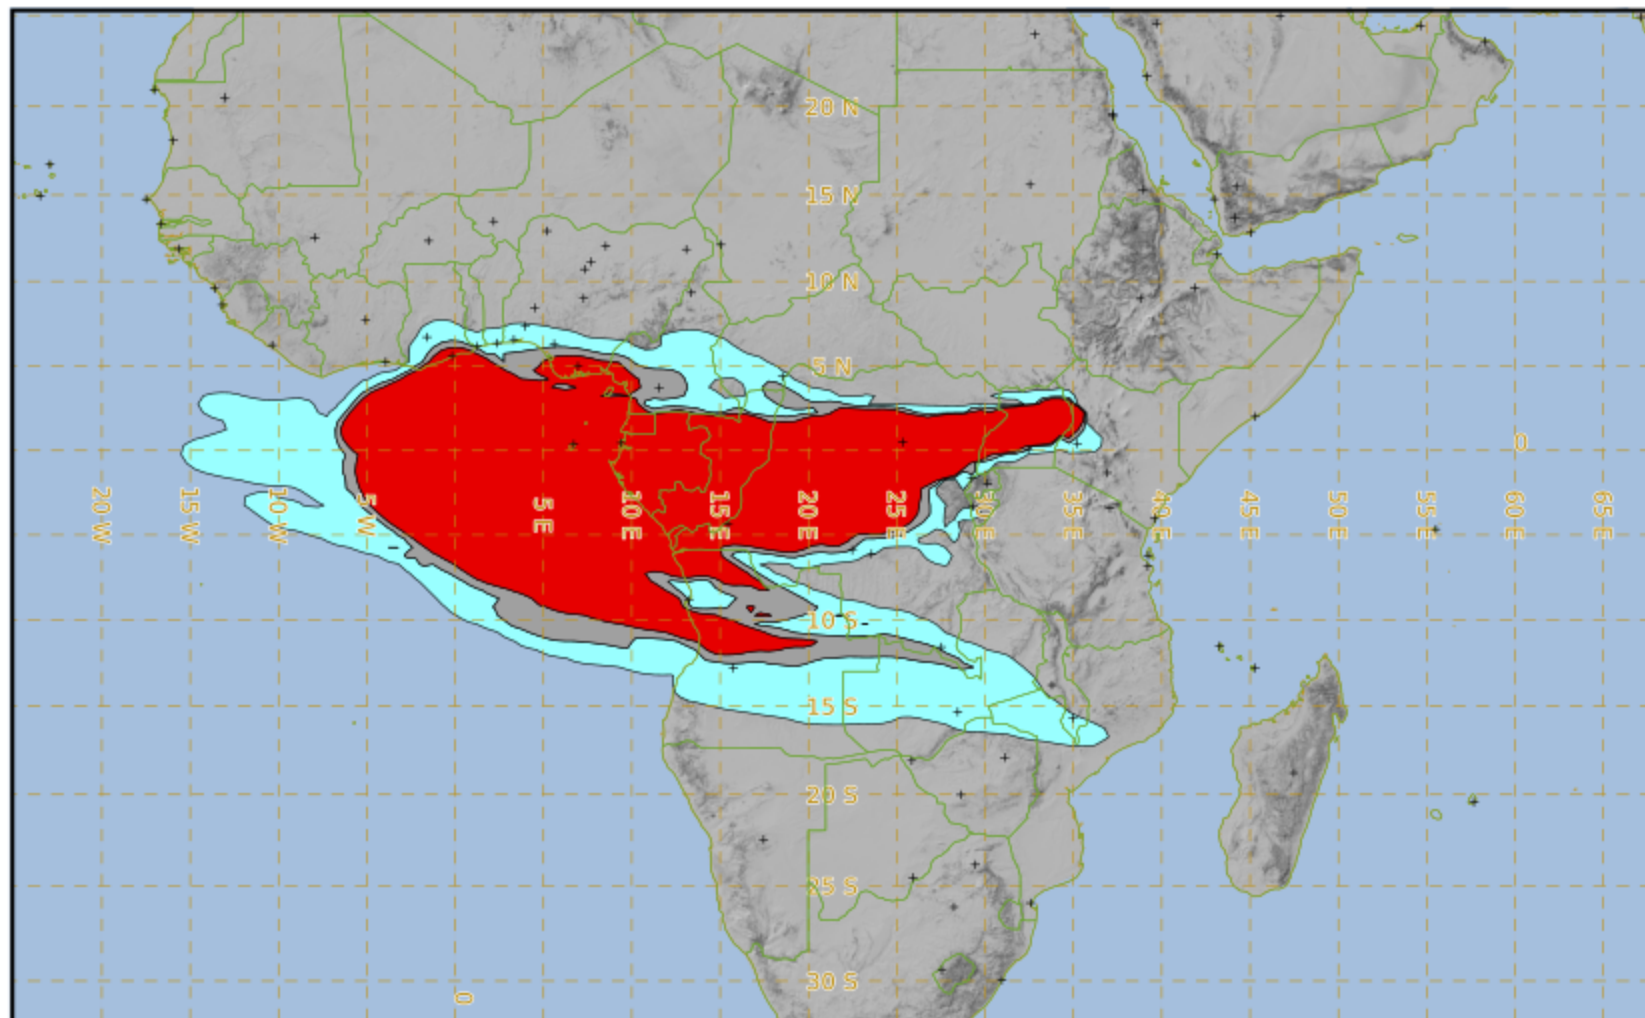

THE BARRIER EXERCISE VOLCEX25/01 EXERCISE

Modelled Ash Concentration from FL350 to FL550

validity : 26/02/2026 12h00 UTC

This is a guidance product, supplemental to the official VAAC Toulouse Volcanic Ash Advisory and Volcanic Ash Graphic products.

VAAC TOULOUSE

THE BARRIER EXERCISE VOLCEX25/01 EXERCISE

Modelled Ash Concentration from FL350 to FL550

validity : 26/02/2026 18h00 UTC

This is a guidance product, supplemental to the official VAAC Toulouse Volcanic Ash Advisory and Volcanic Ash Graphic products.

VAAC TOULOUSE

THE BARRIER EXERCISE VOLCEX25/01 EXERCISE

Modelled Ash Concentration from FL350 to FL550

validity : 27/02/2026 00h00 UTC

This is a guidance product, supplemental to the official VAAC Toulouse Volcanic Ash Advisory and Volcanic Ash Graphic products.

VAAC TOULOUSE

THE BARRIER EXERCISE VOLCEX25/01 EXERCISE

Modelled Ash Concentration from FL350 to FL550

validity : 27/02/2026 06h00 UTC

This is a guidance product, supplemental to the official VAAC Toulouse Volcanic Ash Advisory and Volcanic Ash Graphic products.