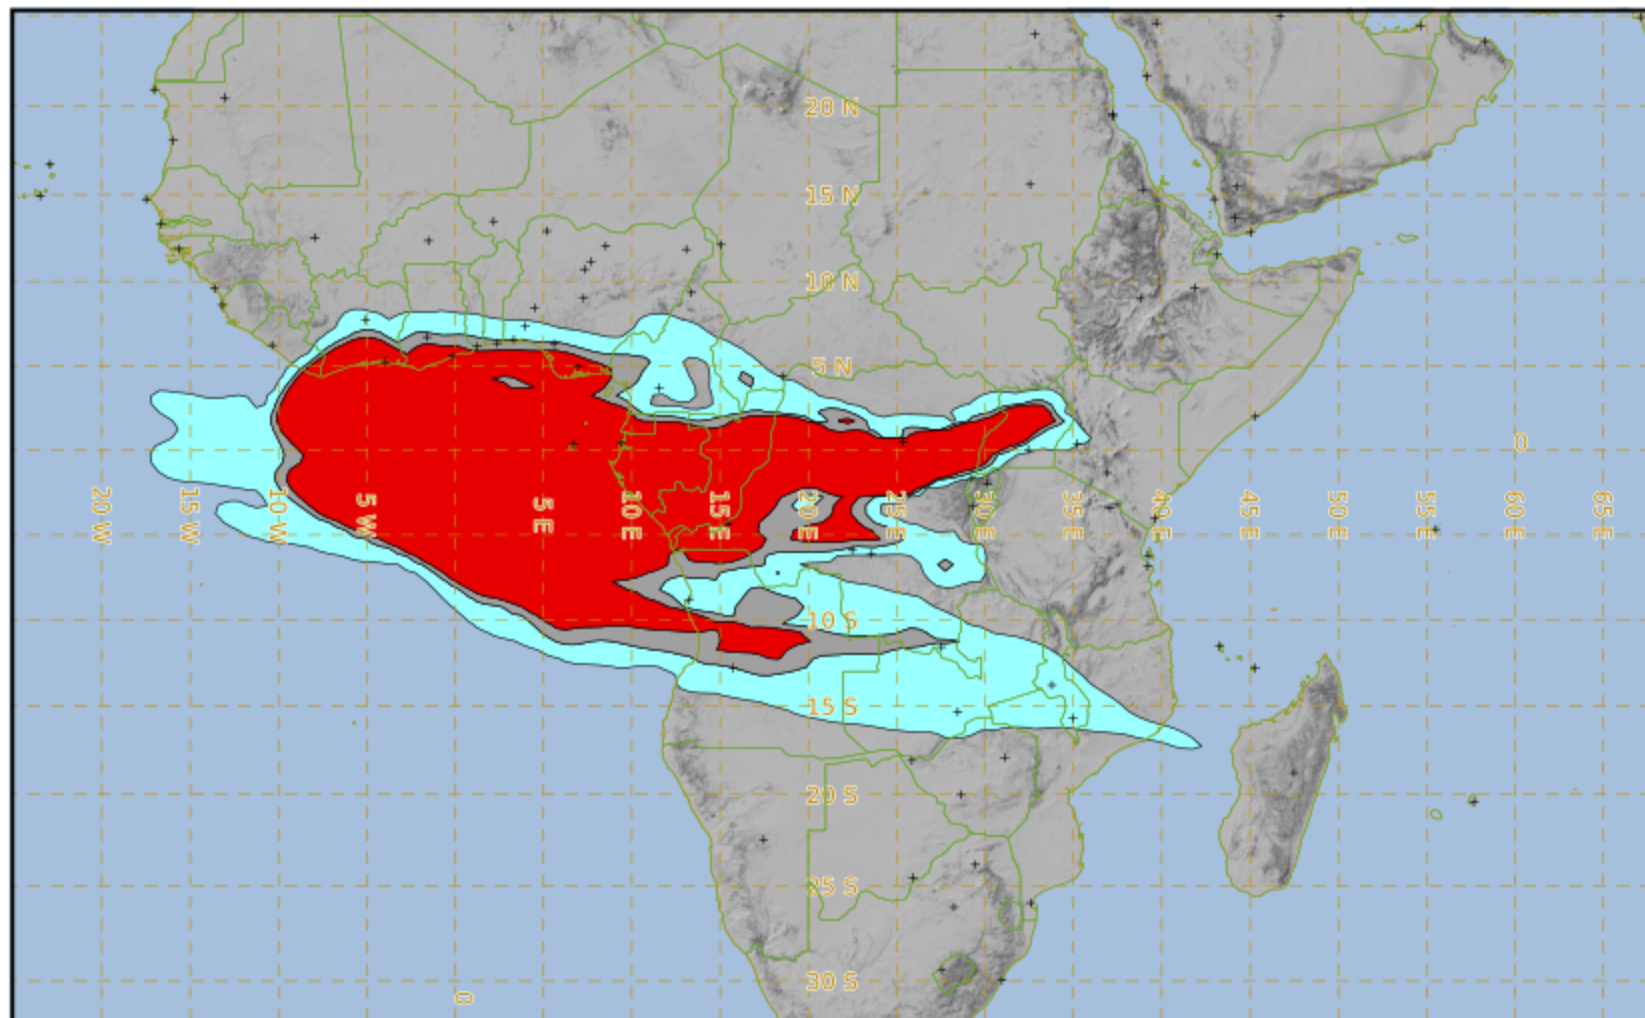

THE BARRIER EXERCISE VOLCEX25/01 EXERCISE

Modelled Ash Concentration from FL350 to FL550

validity : 26/02/2026 12h00 UTC

This is a guidance product, supplemental to the official VAAC Toulouse Volcanic Ash Advisory and Volcanic Ash Graphic products.

VAAC TOULOUSE

THE BARRIER EXERCISE VOLCEX25/01 EXERCISE

Modelled Ash Concentration from FL350 to FL550

validity : 26/02/2026 18h00 UTC

This is a guidance product, supplemental to the official VAAC Toulouse Volcanic Ash Advisory and Volcanic Ash Graphic products.

VAAC TOULOUSE

THE BARRIER EXERCISE VOLCEX25/01 EXERCISE

Modelled Ash Concentration from FL350 to FL550

validity : 27/02/2026 00h00 UTC

This is a guidance product, supplemental to the official VAAC Toulouse Volcanic Ash Advisory and Volcanic Ash Graphic products.

VAAC TOULOUSE

THE BARRIER EXERCISE VOLCEX25/01 EXERCISE

Modelled Ash Concentration from FL350 to FL550

validity : 27/02/2026 06h00 UTC

This is a guidance product, supplemental to the official VAAC Toulouse Volcanic Ash Advisory and Volcanic Ash Graphic products.