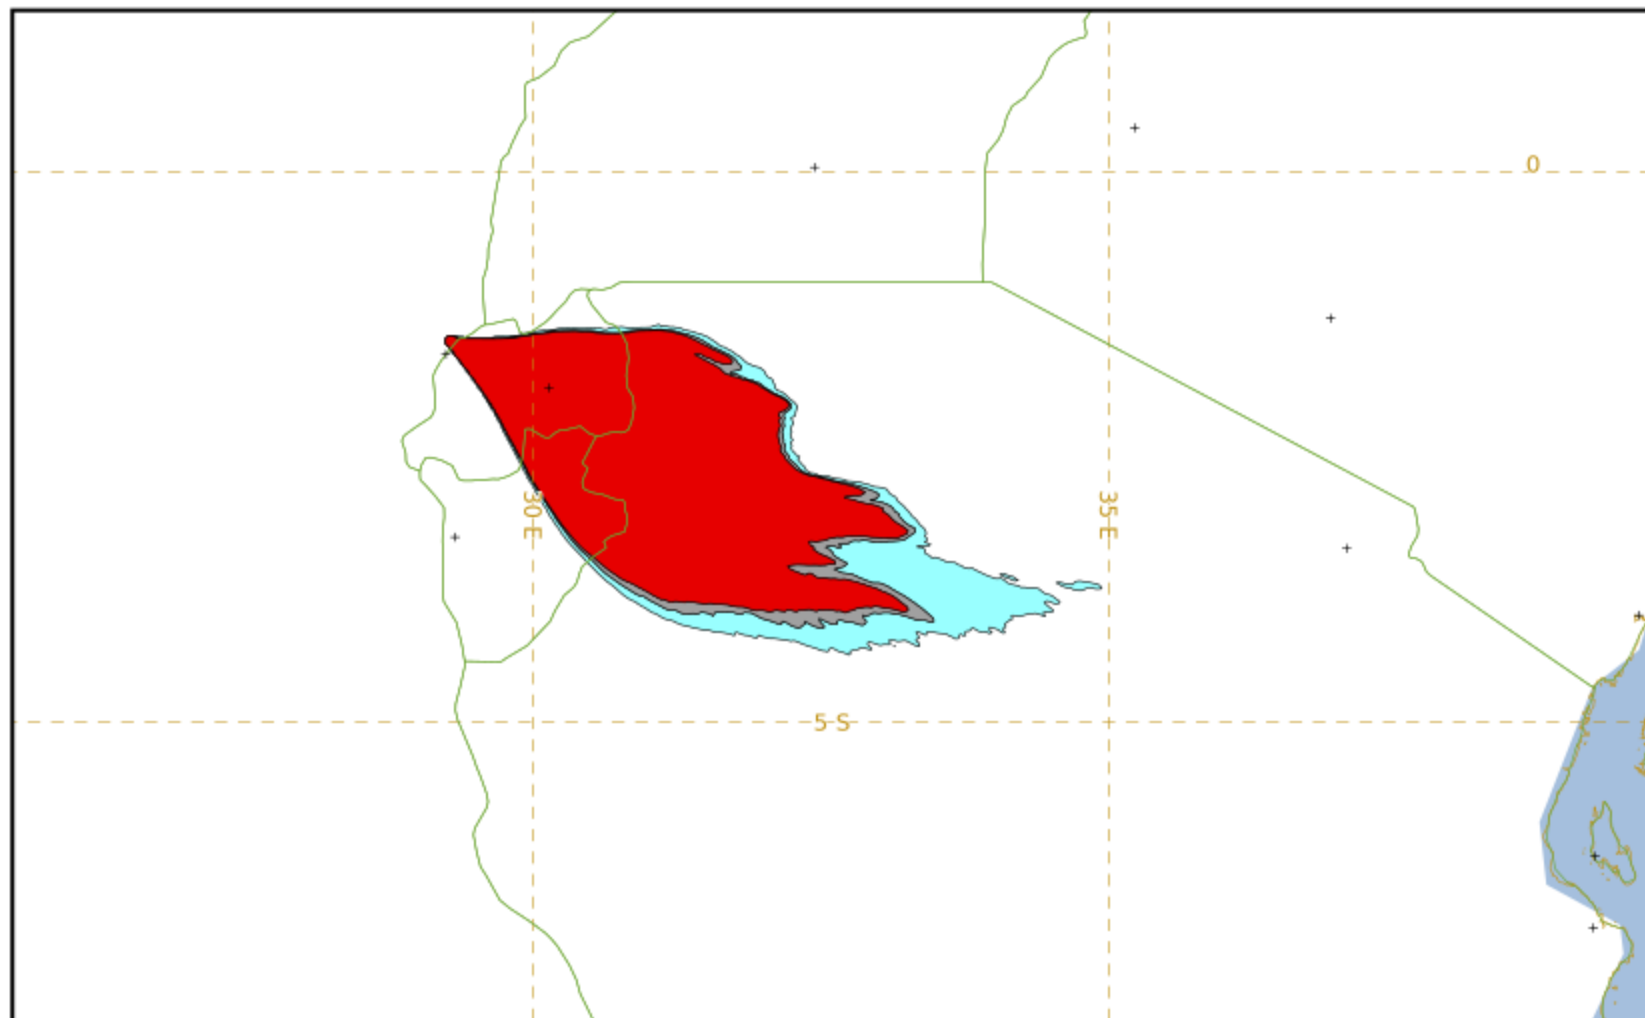

VAAC TOULOUSE

NYIRAGONGO TEST TEST TEST

Modelled Ash Concentration from FL200 to FL350

validity : 01/06/2026 15h00 UTC

This is a guidance product, supplemental to the official VAAC Toulouse Volcanic Ash Advisory and Volcanic Ash Graphic products.

VAAC TOULOUSE

NYIRAGONGO TEST TEST TEST

Modelled Ash Concentration from FL200 to FL350

validity : 01/06/2026 21h00 UTC

This is a guidance product, supplemental to the official VAAC Toulouse Volcanic Ash Advisory and Volcanic Ash Graphic products.

VAAC TOULOUSE

NYIRAGONGO TEST TEST TEST

Modelled Ash Concentration from FL200 to FL350

validity : 02/06/2026 03h00 UTC

This is a guidance product, supplemental to the official VAAC Toulouse Volcanic Ash Advisory and Volcanic Ash Graphic products.