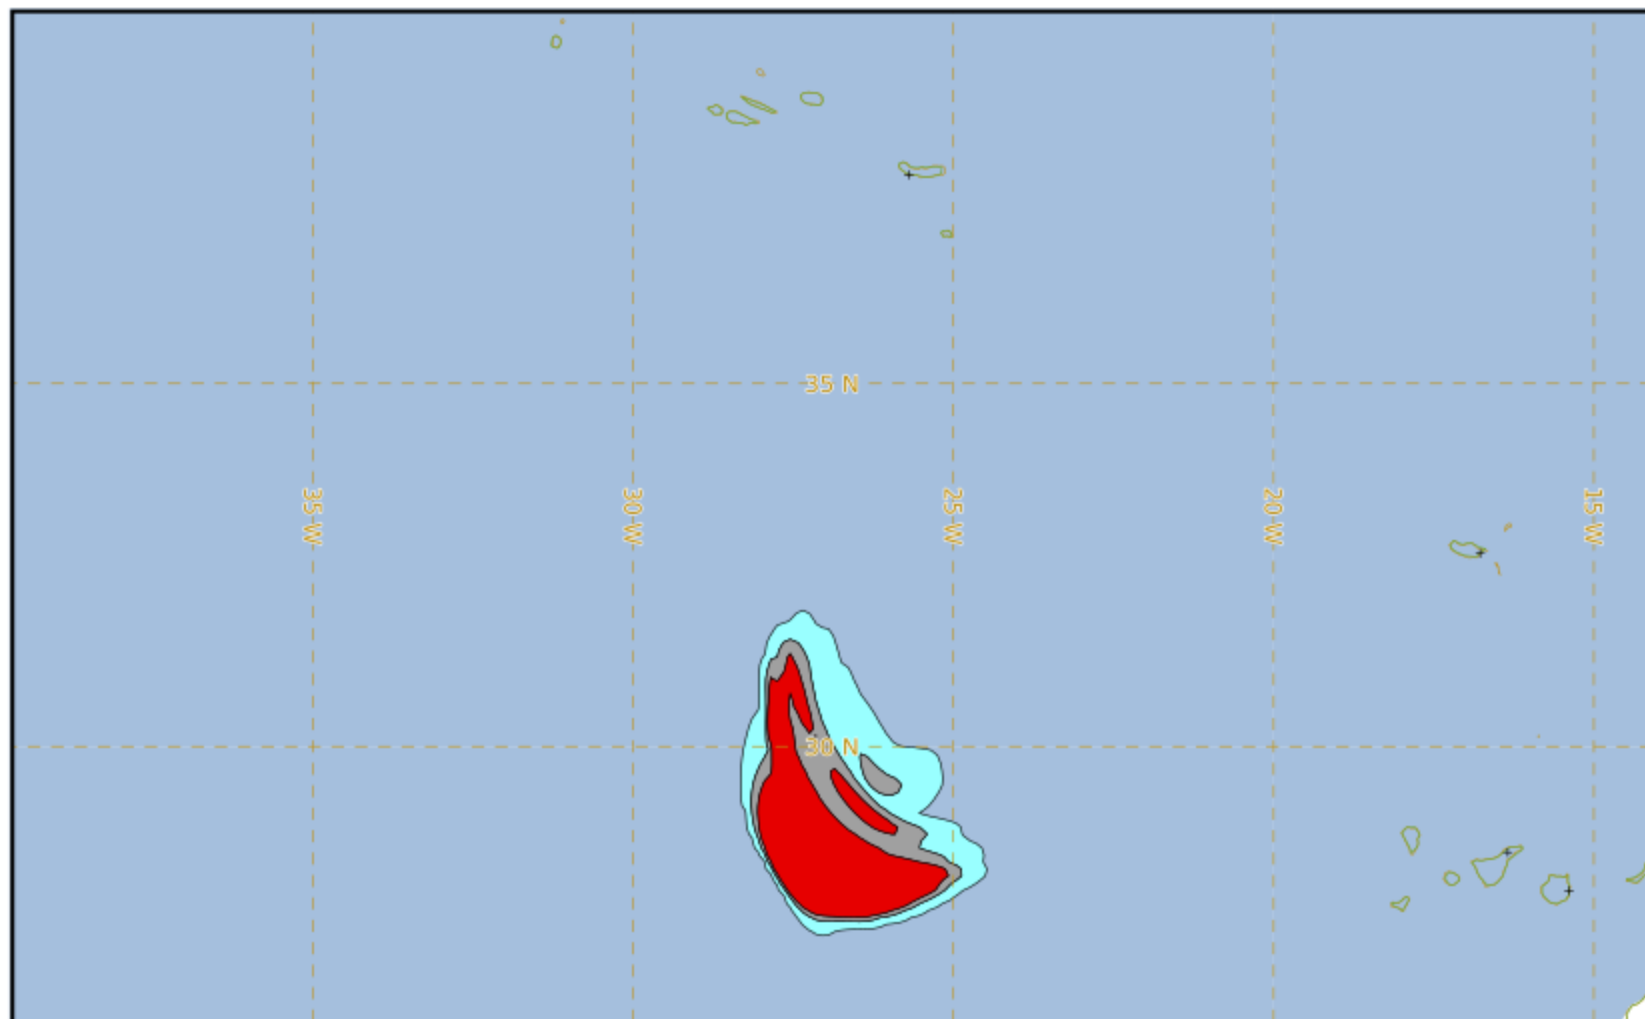

FAYAL EXERCISE

Modelled Ash Concentration from FL200 to FL350

validity : 08/04/2026 04h00 UTC

This is a guidance product, supplemental to the official VAAC Toulouse Volcanic Ash Advisory and Volcanic Ash Graphic products.

VAAC TOULOUSE