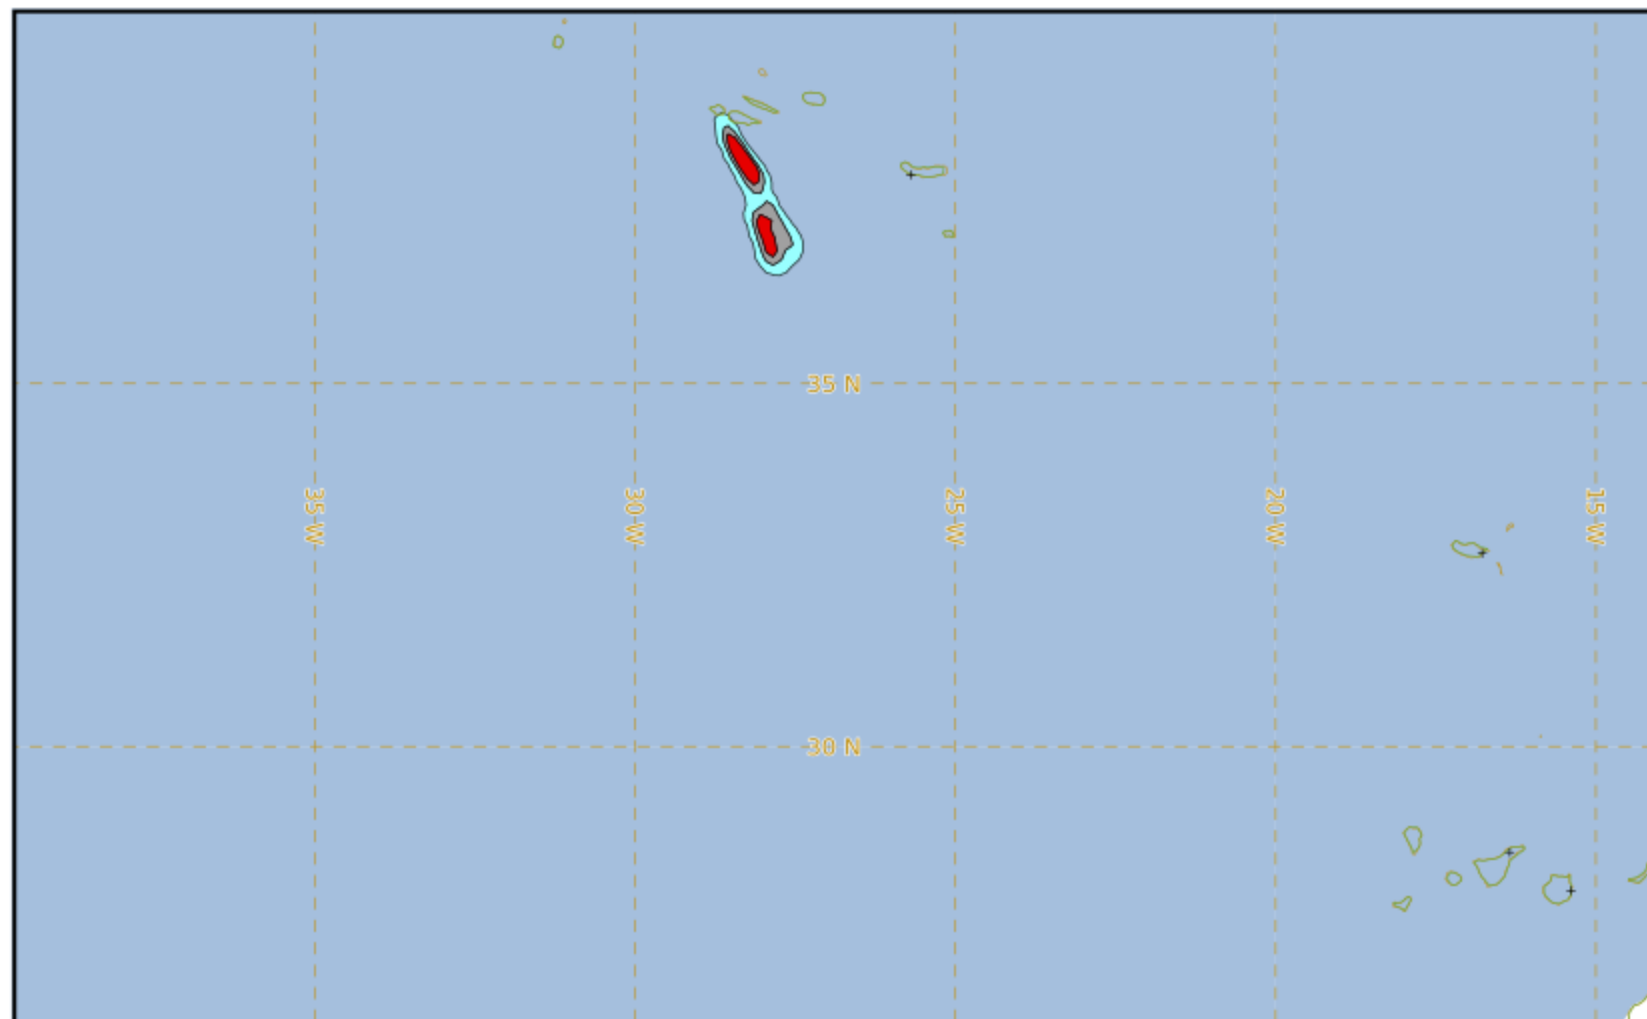

FAYAL EXERCISE

Modelled Ash Concentration from SFC to FL200

validity : 07/04/2026 10h00 UTC

This is a guidance product, supplemental to the official VAAC Toulouse Volcanic Ash Advisory and Volcanic Ash Graphic products.

VAAC TOULOUSE