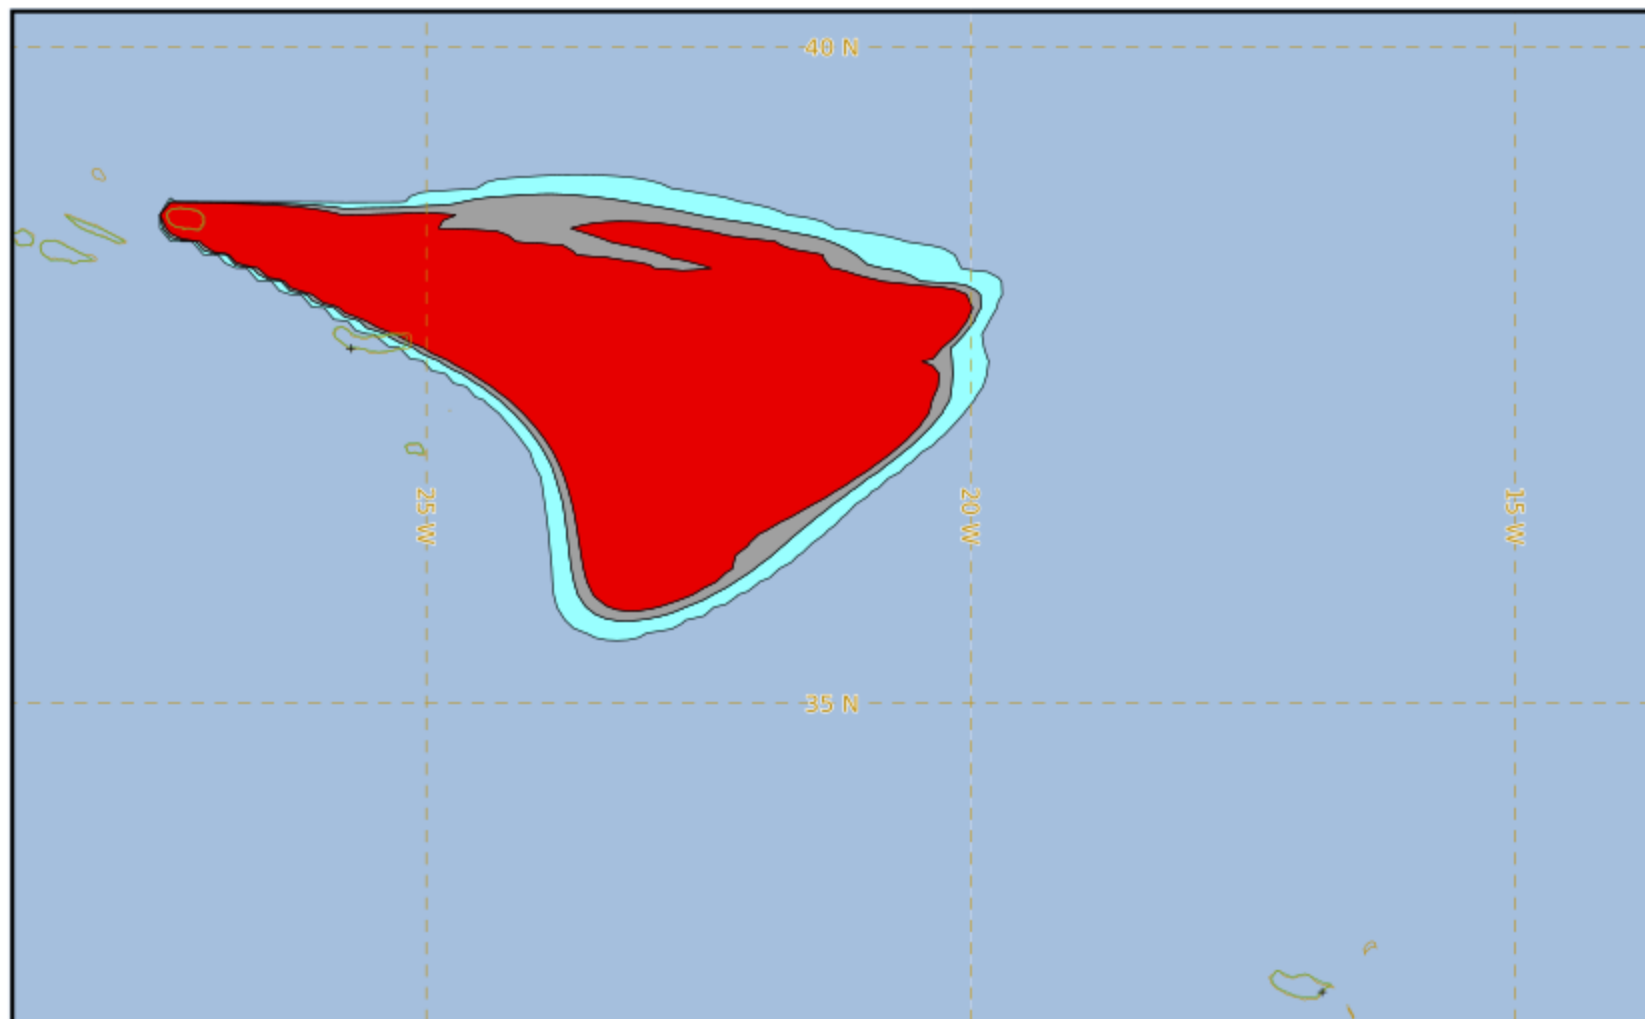

TERCEIRA EXERCISE VOLCAZO26.01

Modelled Ash Concentration from SFC to FL200

validity : 03/06/2026 21h00 UTC

This is a guidance product, supplemental to the official VAAC Toulouse Volcanic Ash Advisory and Volcanic Ash Graphic products.

VAAC TOULOUSE